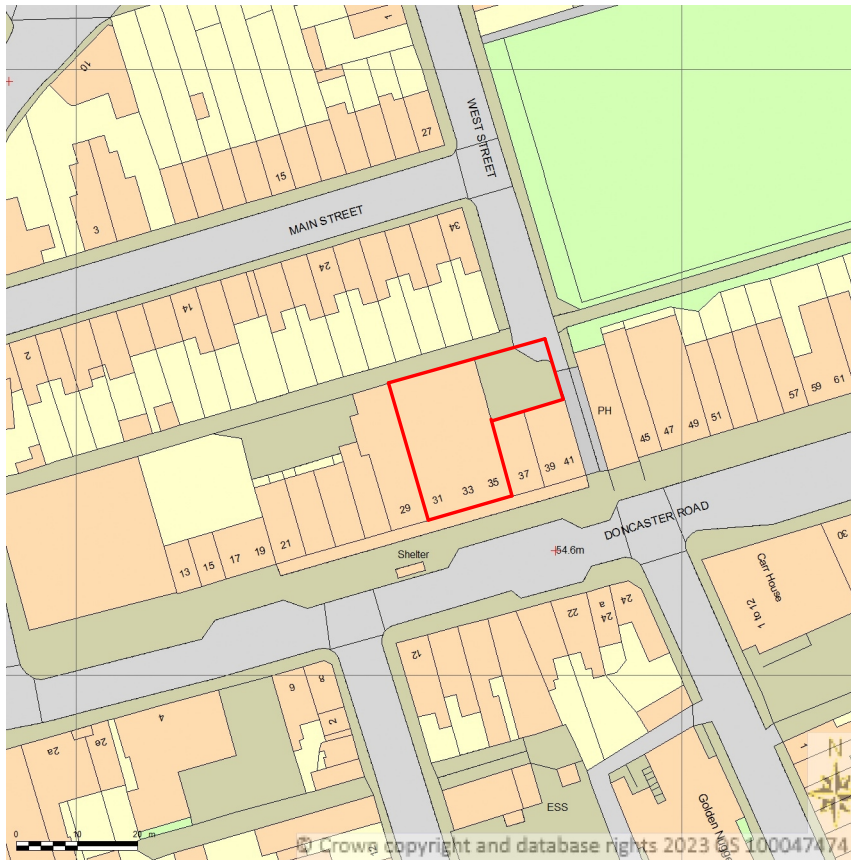

SITE LOCATION PLAN  
AREA 2 HA  
SCALE: 1:1250 on A4  
CENTRE COORDINATES: 446359 , 404440

Supplied by Streetwise Maps Ltd  
[www.streetwise.net](http://www.streetwise.net)  
Licence No: 100047474  
14:15:12 01/08/2023