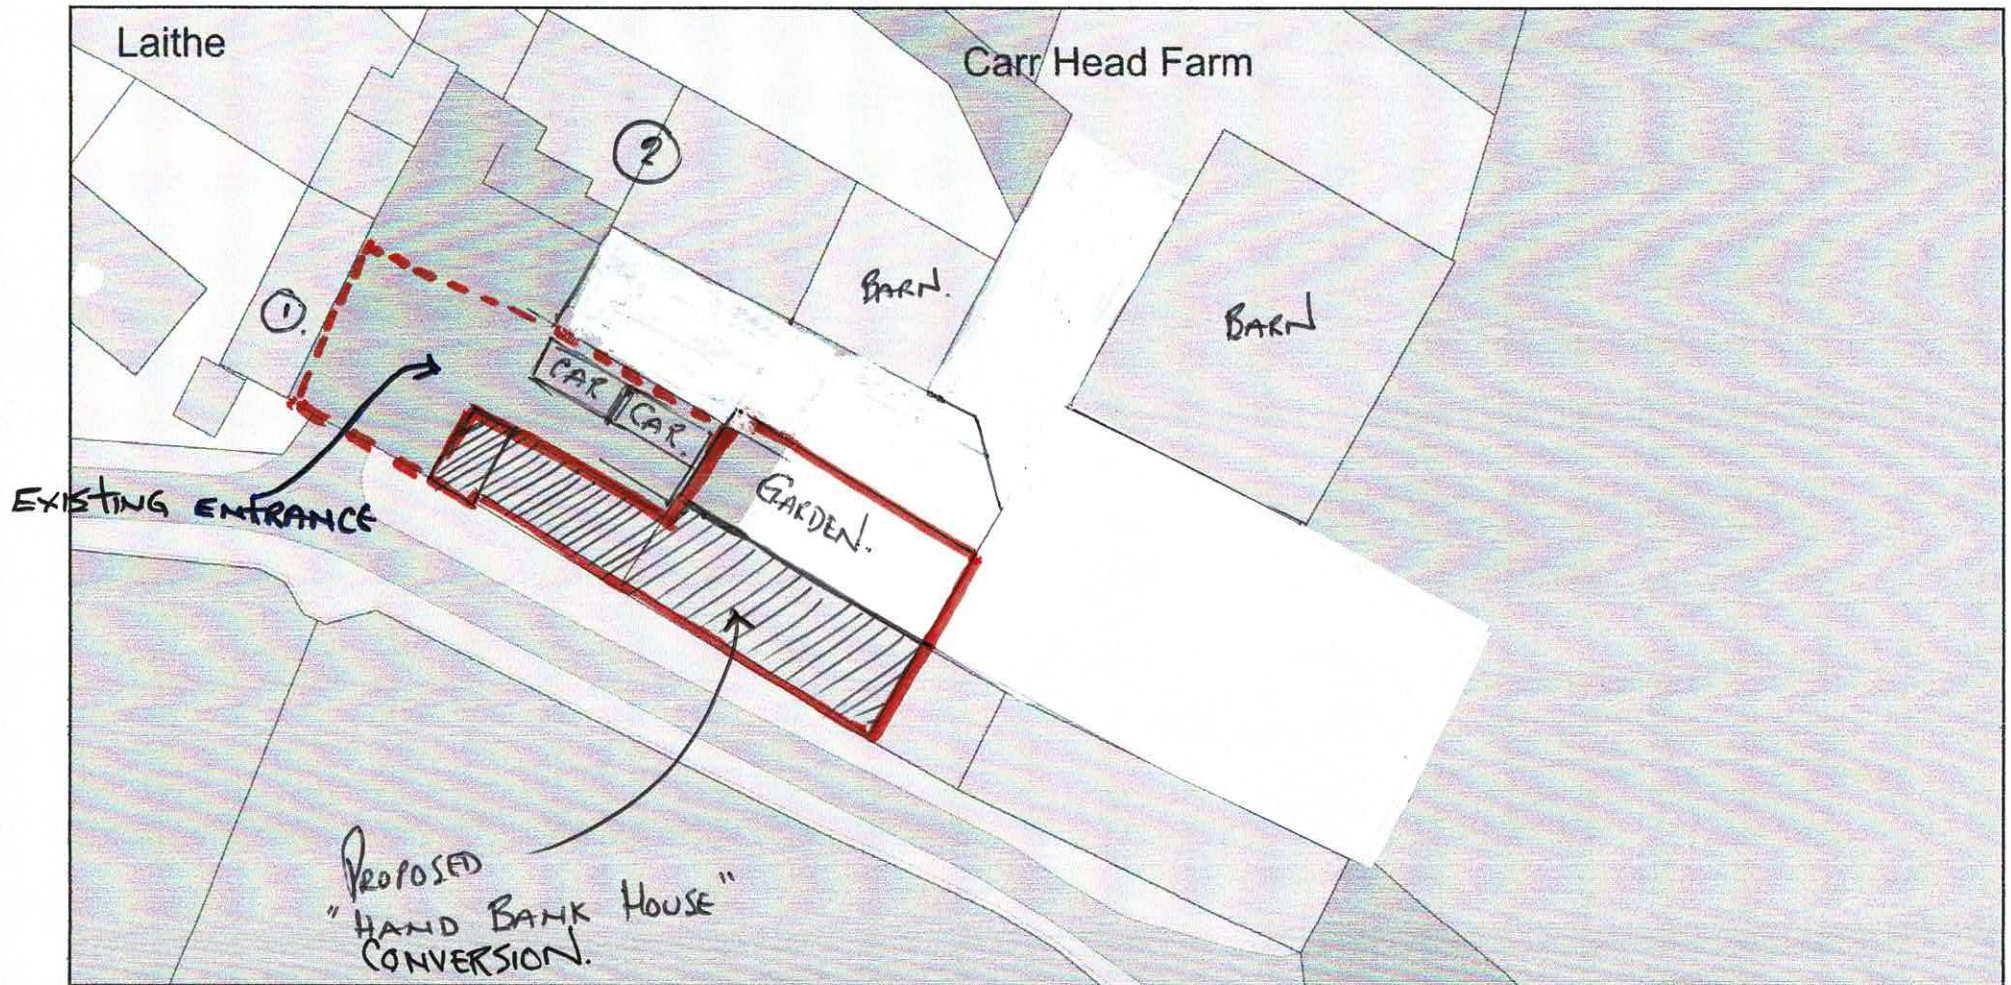

Carr Head Farm, Agricultural buildings conversion.

- Location Plan

Plan Produced for: Clara Payne
Date Produced: 24 May 2023
Plan Reference Number: TQRQM23144152749139
Scale: 1:1250 @ A4

Steve Camps

Plan Produced for: Clara Payne

Date Produced: 02 May 2023

Plan Reference Number: TQRQM23122095743051

Scale: 1:500 @ A4

- Block Plan

Steve Camps

- Proposed Block Plan

Plan Produced for: Clara Payne
Date Produced: 02 May 2023
Plan Reference Number: TQRQM23122095743051
Scale: 1:500 @ A4