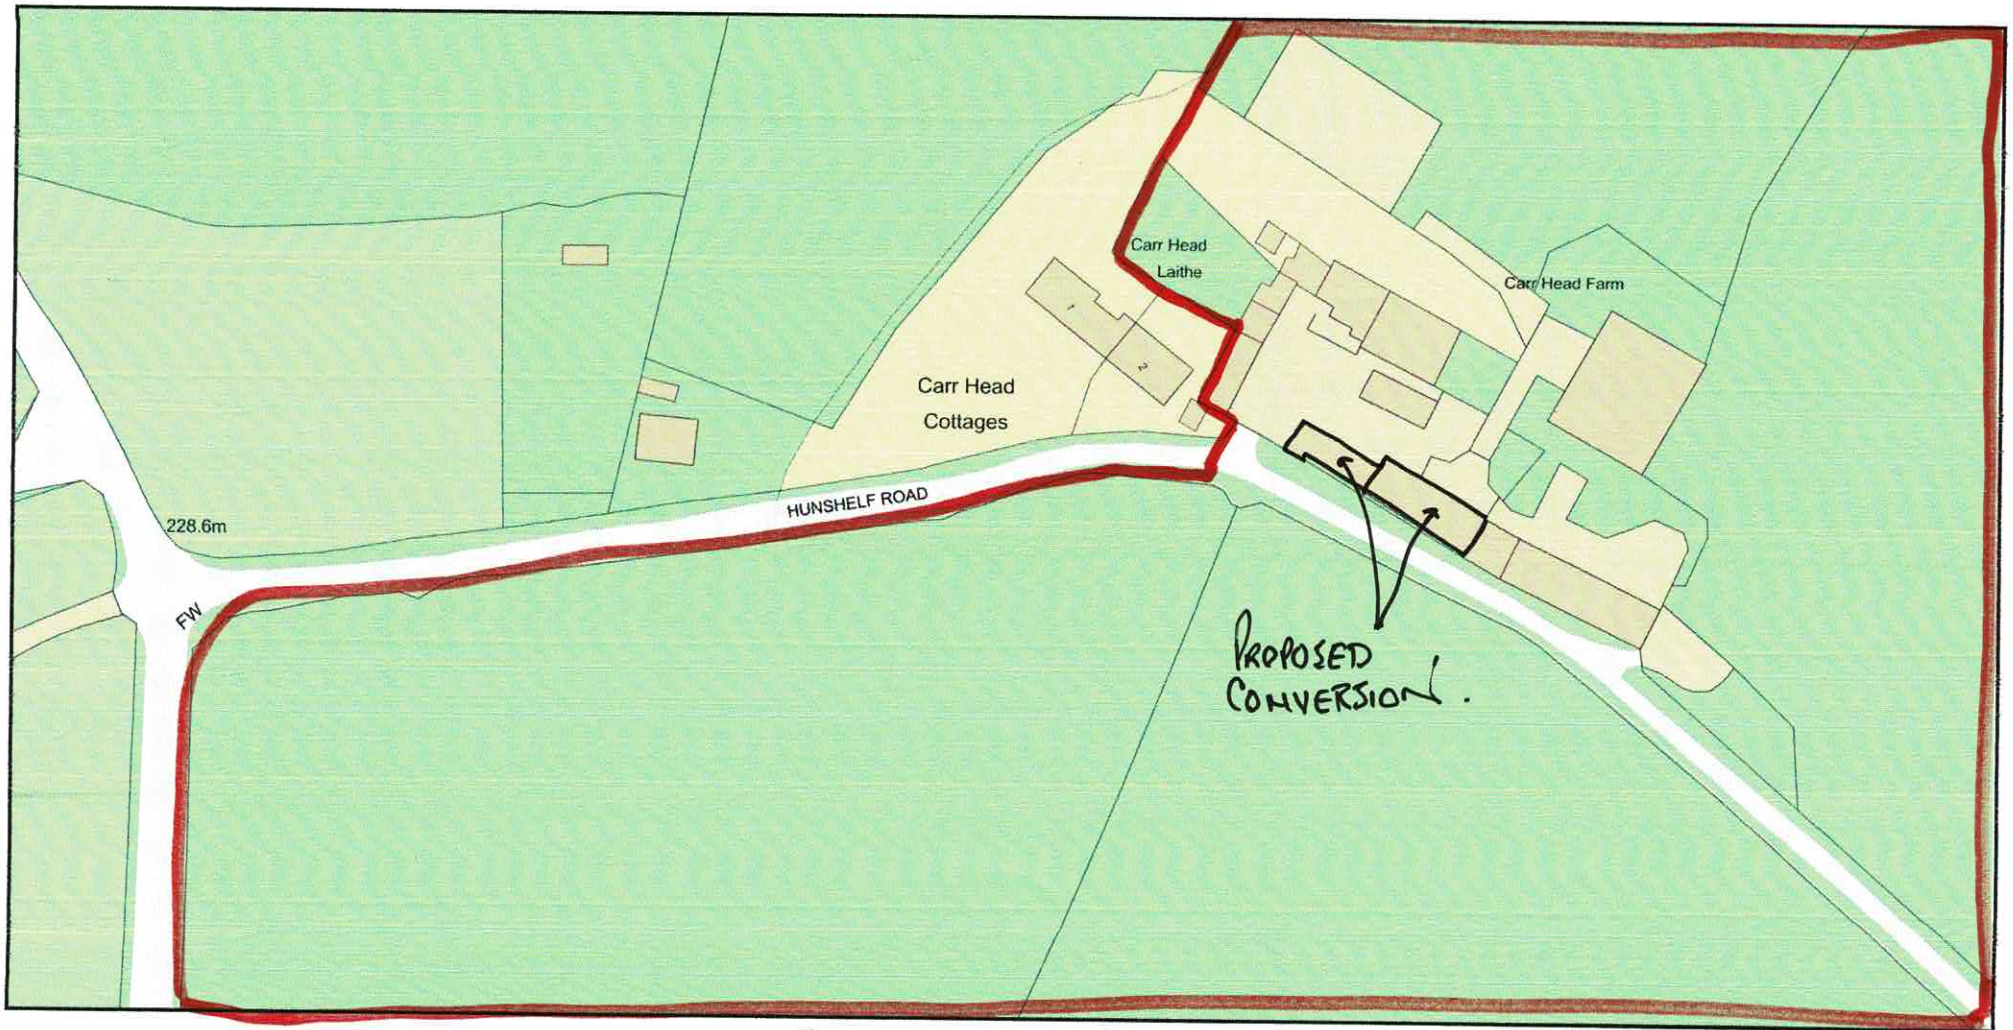

Carr Head Farm, Agricultural buildings conversion.

- Location Plan

Plan Produced for: Clara Payne
Date Produced: 24 May 2023
Plan Reference Number: TQRQM23144152749139
Scale: 1:1250 @ A4

Steve Camps

Plan Produced for: Clara Payne

Date Produced: 02 May 2023

Plan Reference Number: TQRQM23122095743051

Scale: 1:500 @ A4

- Block Plan

Steve Camps

- Proposed Block Plan

Plan Produced for: Clara Payne
Date Produced: 02 May 2023
Plan Reference Number: TQRQM23122095743051
Scale: 1:500 @ A4