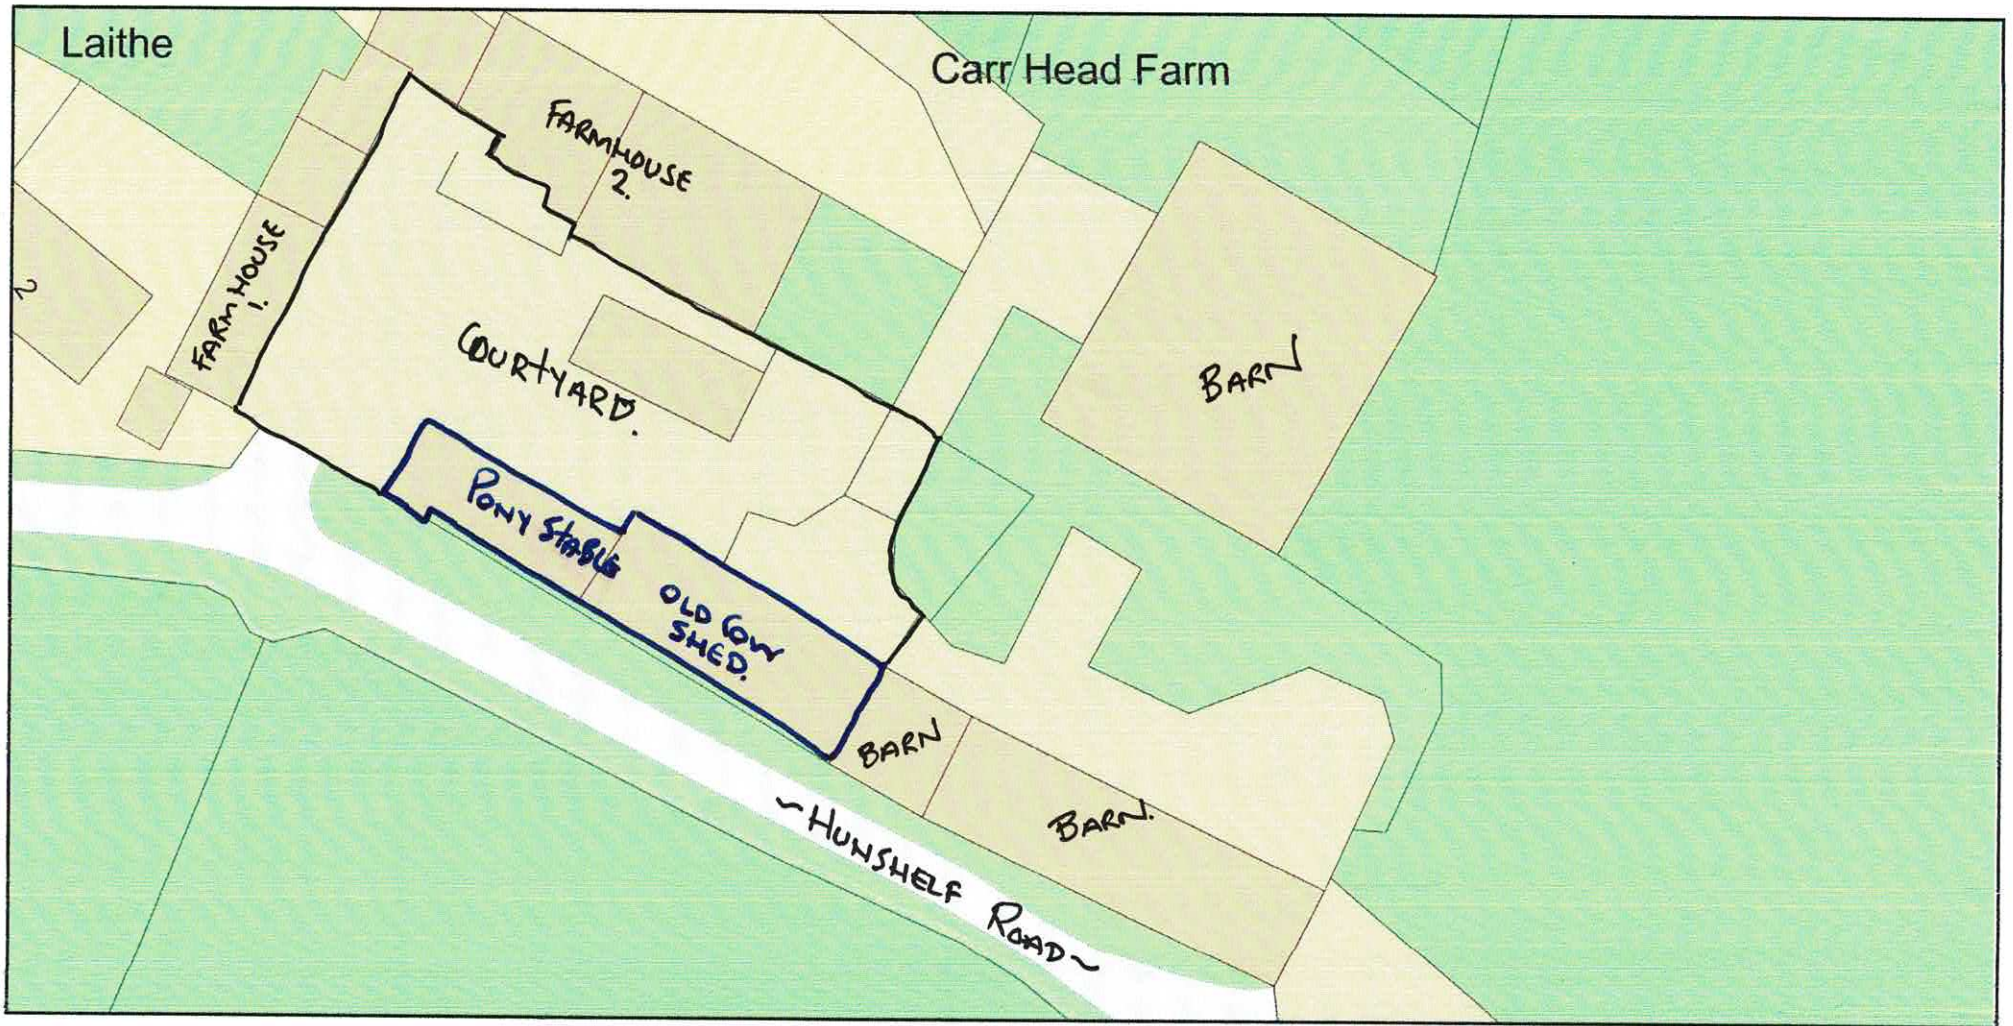

Carr Head Farm, Agricultural buildings conversion.

- Location Plan

Plan Produced for: Clara Payne
Date Produced: 24 May 2023
Plan Reference Number: TQRQM23144152749139
Scale: 1:1250 @ A4

Steve Camps

Plan Produced for: Clara Payne

Date Produced: 02 May 2023

Plan Reference Number: TQRQM23122095743051

Scale: 1:500 @ A4

- Block Plan

Steve Camps

- Proposed Block Plan

Plan Produced for: Clara Payne
Date Produced: 02 May 2023
Plan Reference Number: TQRQM23122095743051
Scale: 1:500 @ A4