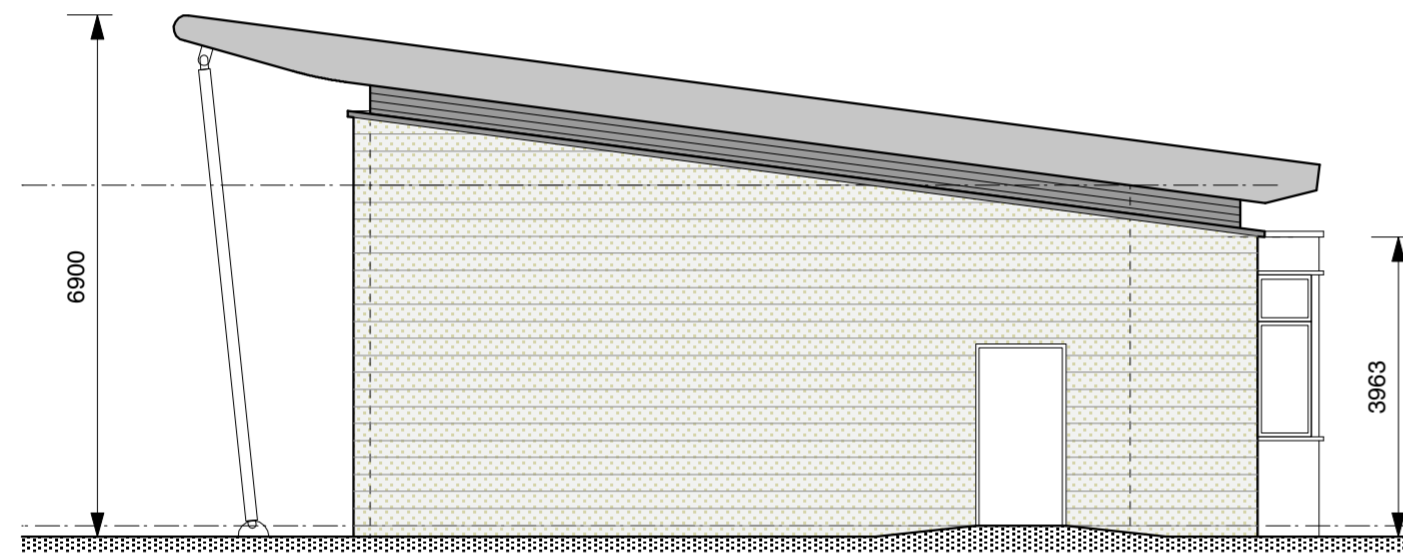

WEST ELEVATION

SOUTH ELEVATION

NORTH ELEVATION

EAST ELEVATION

**htcarchitects**

York Place Studio  
8 Britannia Street  
Leeds, LS1 2DZ  
T: 0113 244 3457  
E: info@htcarchitects.co.uk  
www.htcarchitects.co.uk

Client  
**Stainsby Grange (Wombwell) Limited.**

Project  
**Proposed Conversion of Existing Units and  
New Drive Through Restaurants at  
Wombwell Lane, Barnsley.**

Drawing title  
**Proposed Elevations of Fast Food.**

|             |            |            |               |
|-------------|------------|------------|---------------|
| Drawn By    | tjc        | Checked By | --            |
| Scale       | 1:100 @ A2 | Date       | 13th Nov 2013 |
| Drawing no. | A945.PL.07 | Revision   | ---           |