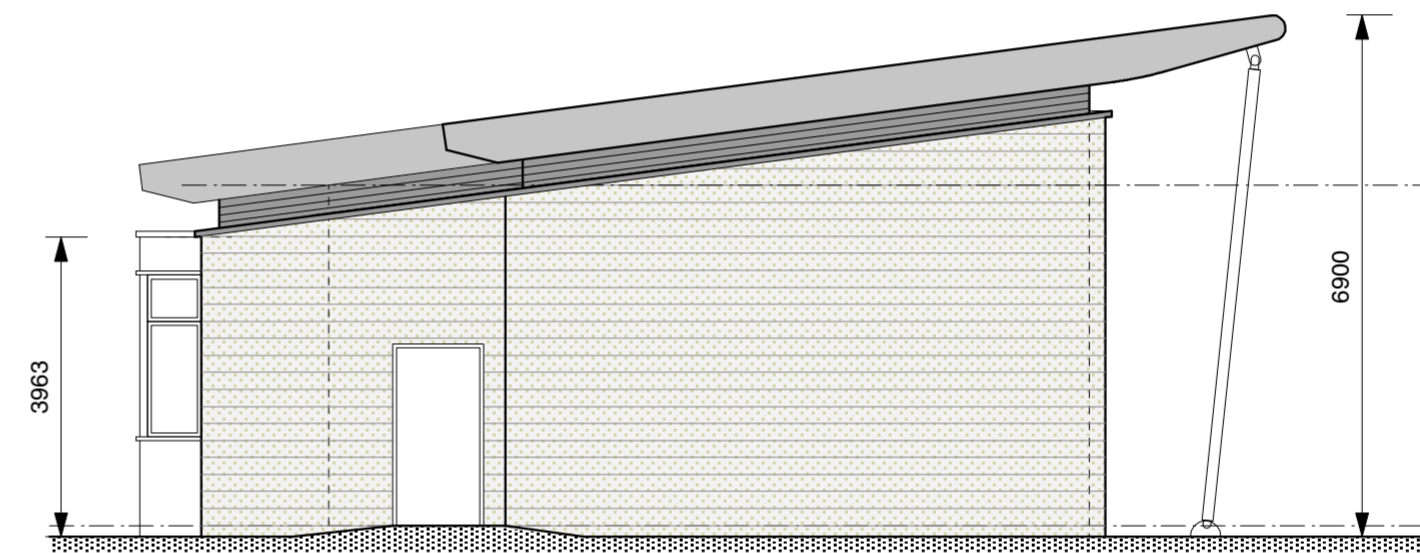

WEST ELEVATION

SOUTH ELEVATION

NORTH ELEVATION

EAST ELEVATION

**htcarchitects**

York Place Studio  
8 Britannia Street  
Leeds, LS1 2DZ  
T: 0113 244 3457  
E: info@htcarchitects.co.uk  
www.htcarchitects.co.uk

Client  
**Stainsby Grange (Wombwell) Limited.**

Project  
**Proposed Conversion of Existing Units and  
New Drive Through Restaurants at  
Wombwell Lane, Barnsley.**

Drawing title  
**Proposed Elevations of Fast Food.**

|             |            |            |               |
|-------------|------------|------------|---------------|
| Drawn By    | tjc        | Checked By | --            |
| Scale       | 1:100 @ A2 | Date       | 13th Nov 2013 |
| Drawing no. | A945.PL.07 | Revision   | ---           |