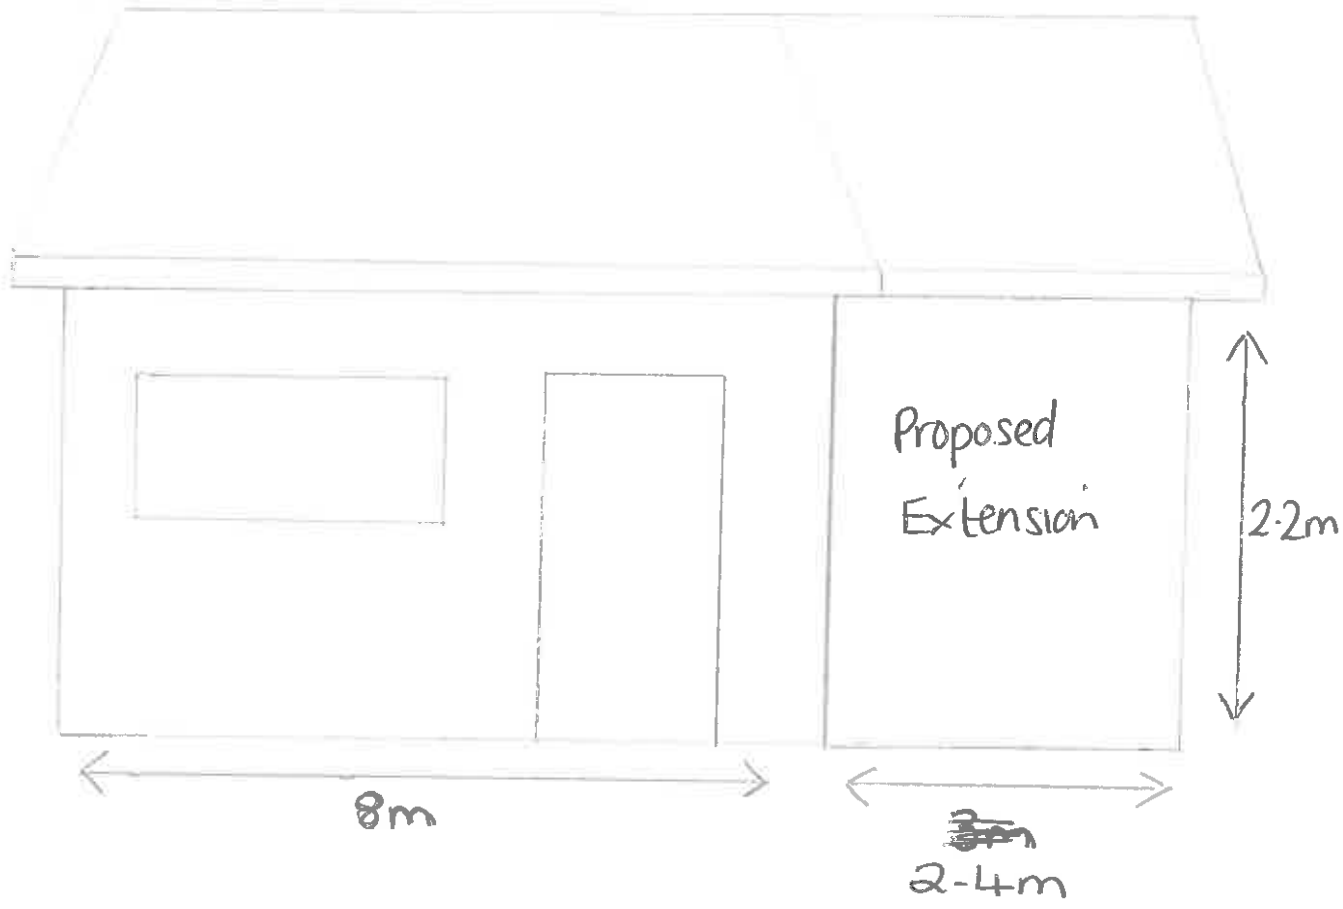

REF: N GREENE 1

SIDE  
VIEW

REAR  
VIEW

PLANS FOR PROPOSED EXTENSION  
TO EXISTING GARAGE / STORE

3 NORWOOD DRIVE BRIERLEY  
BARNSELY S72 9EG