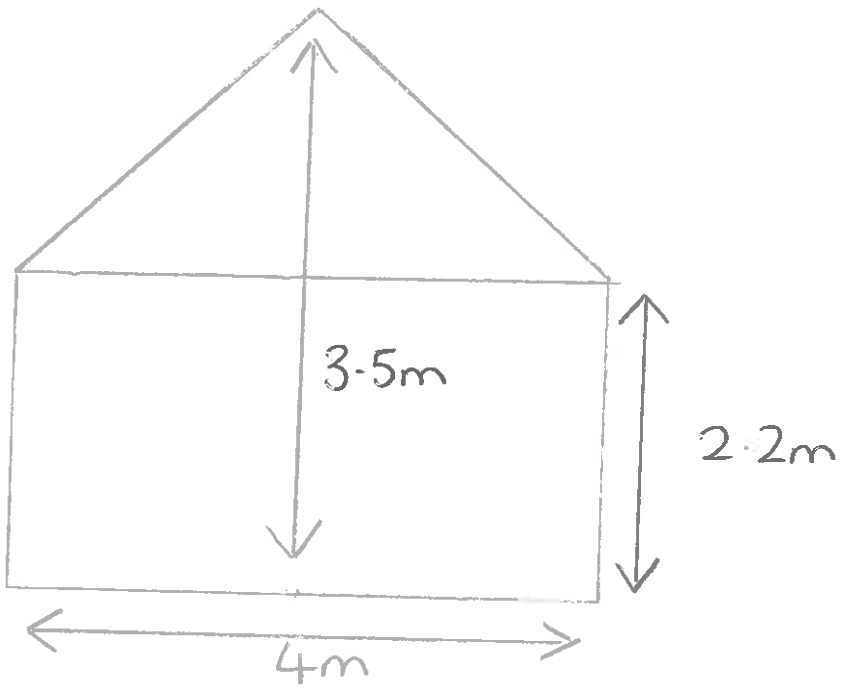

REF: N GREENE 1

SIDE  
VIEW

REAR  
VIEW

PLANS FOR PROPOSED EXTENSION  
TO EXISTING GARAGE / STORE

3 NORWOOD DRIVE BRIERLEY  
BARNSELY S72 9EG