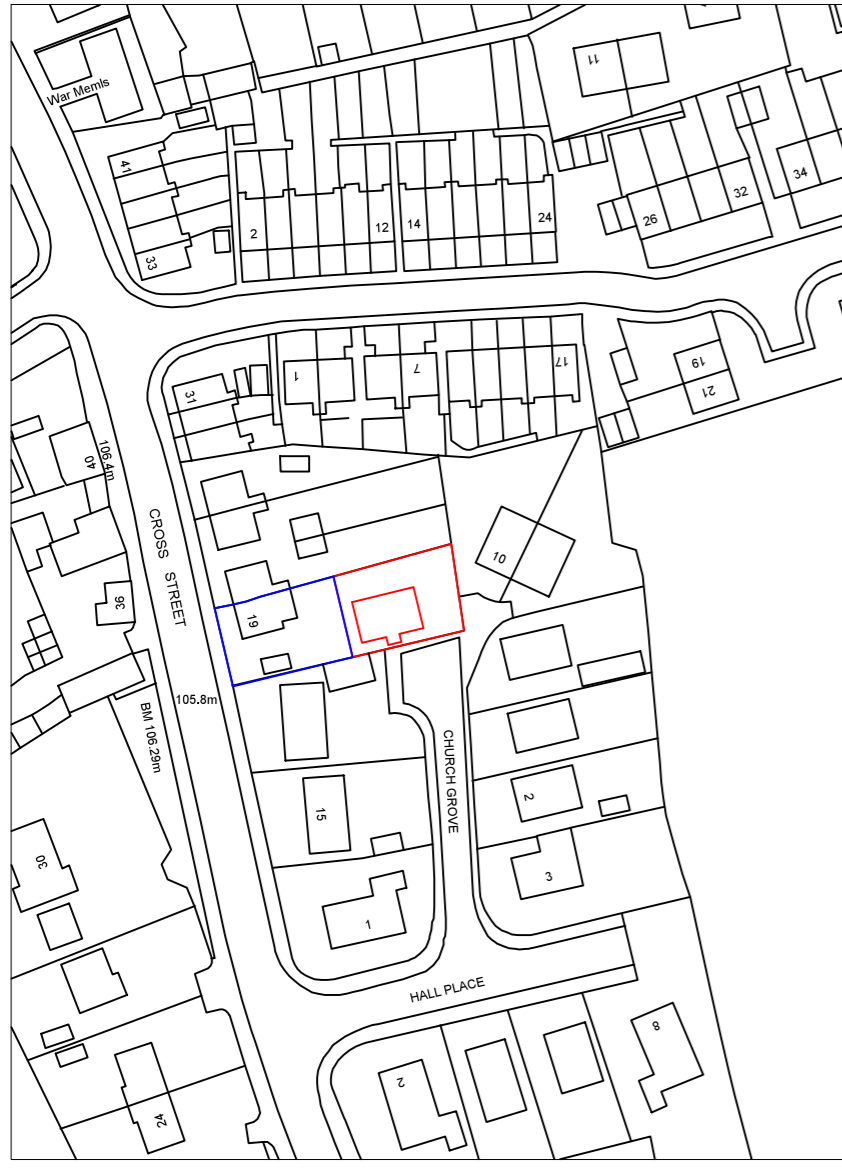

NOTES

LOCATION PLAN
SCALE 1:1250 AT A3

SITE PLAN
SCALE 1:500 AT A3

Rev	Description	By	Chk	App	Date

JRB DESIGNS Ltd
1 Saville Road
Cudworth
Barnsley
S72 8LT
Tel: 01226 383542
Fax: 01226 380078
Mob: 07970 541192
Email: john@jrbdesigns.co.uk

This drawing is copyright. © jrbdesigns Ltd.

Client **MR. & MRS. DODSON**

Drawing Title **SITE PLANS**

Address **19 CROSS STREET
MONK BRETTON
BARNSELY**

Project Title: **PROPOSED DETACHED
BUNGALOW**

Purpose of Issue: **PLANNING**

Drawing Status **FIRST ISSUE**

Scale at A3 AS SHOWN	Drawn By JRB	Date 15/09/19
Checked By	Date 15/09/19	Approved By Date 15/09/19

Project No. MMD001	Drawing No. 001	Revision -
------------------------------	---------------------------	----------------------