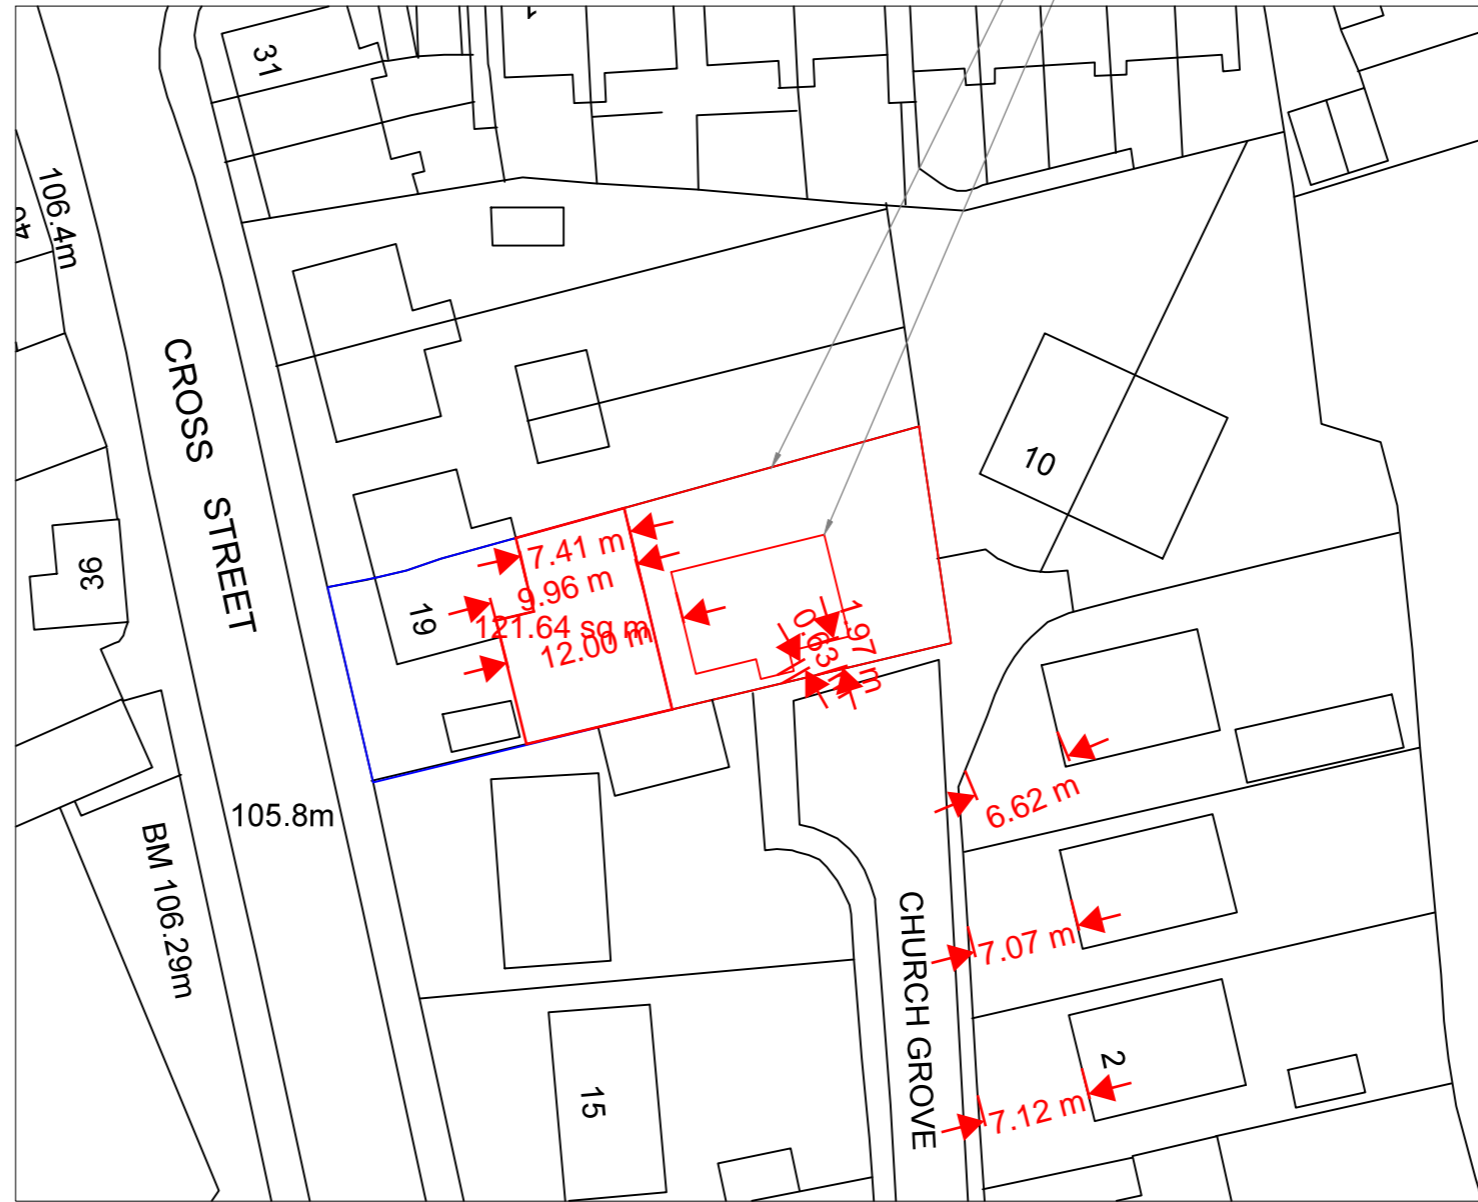

NOTES

LOCATION PLAN
SCALE 1:1250 AT A3

SITE PLAN
SCALE 1:500 AT A3

Rev	Description	By	Chk	App	Date

JRB DESIGNS Ltd
1 Saville Road
Cudworth
Barnsley
S72 8LT
Tel: 01226 383542
Fax: 01226 380078
Mob: 07970 541192
Email: john@jrbdesigns.co.uk

This drawing is copyright. © jrbdesigns Ltd.

Client **MR. & MRS. DODSON**

Drawing Title **SITE PLANS**

Address **19 CROSS STREET
MONK BRETTON
BARNSELY**

Project Title: **PROPOSED DETACHED
BUNGALOW**

Purpose of Issue: **PLANNING**

Drawing Status **FIRST ISSUE**

Scale at A3 AS SHOWN	Drawn By JRB	Date 15/09/19
Checked By	Date 15/09/19	Approved By Date 15/09/19

Project No. MMD001	Drawing No. 001	Revision -
------------------------------	---------------------------	----------------------