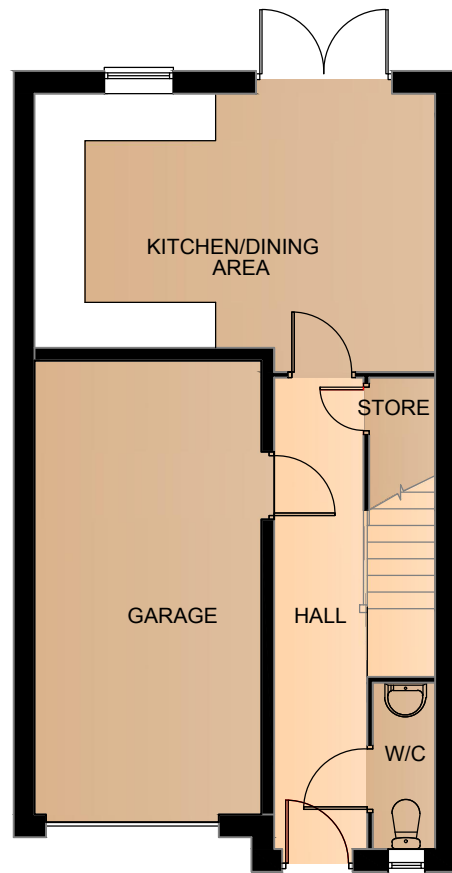

THE DARTMOUTH OP

Revision notes:		
Rev:	Date:	Notes:
-	-	-

Revision notes:		
Rev:	Date:	Notes:
-	-	-

Revision notes:		
Rev:	Date:	Notes:
-	-	-

Date:	30.11.17
Scale @ A3:	1:100
Drawn By:	FS

Project:	THE DARTMOUTH (OP) - PLANNING LAYOUT
Drawing Number:	01/2017/209
Revision:	-