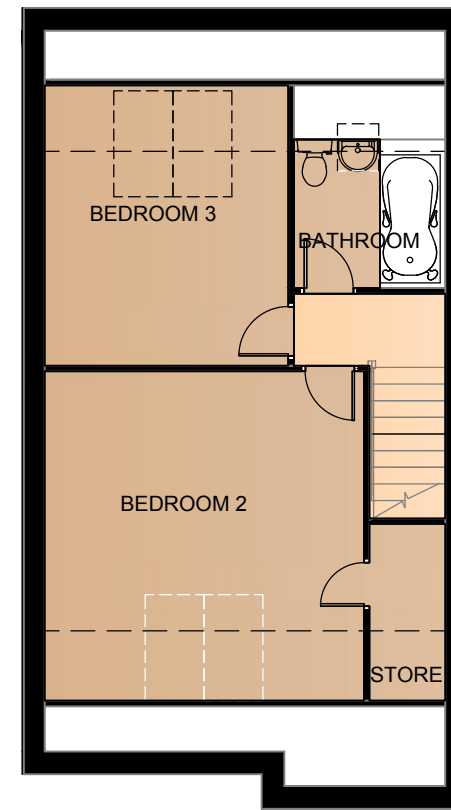

THE DARTMOUTH OP

Revision notes:		
Rev:	Date:	Notes:
-	-	-

Revision notes:		
Rev:	Date:	Notes:
-	-	-

Revision notes:		
Rev:	Date:	Notes:
-	-	-

Date:	30.11.17
Scale @ A3:	1:100
Drawn By:	FS

Project:	THE DARTMOUTH (OP) - PLANNING LAYOUT
Drawing Number:	01/2017/209
Revision:	-