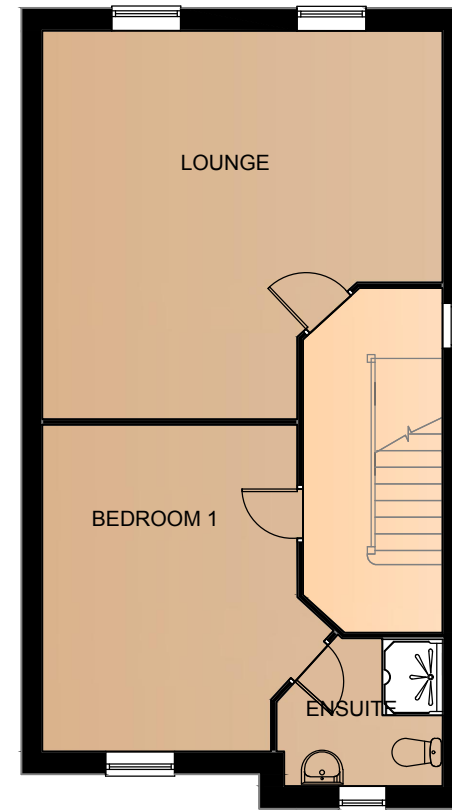

THE DARTMOUTH OP

Revision notes:		
Rev:	Date:	Notes:
-	-	-

Revision notes:		
Rev:	Date:	Notes:
-	-	-

Revision notes:		
Rev:	Date:	Notes:
-	-	-

Date:	30.11.17
Scale @ A3:	1:100
Drawn By:	FS

Project:	THE DARTMOUTH (OP) - PLANNING LAYOUT
Drawing Number:	01/2017/209
Revision:	-