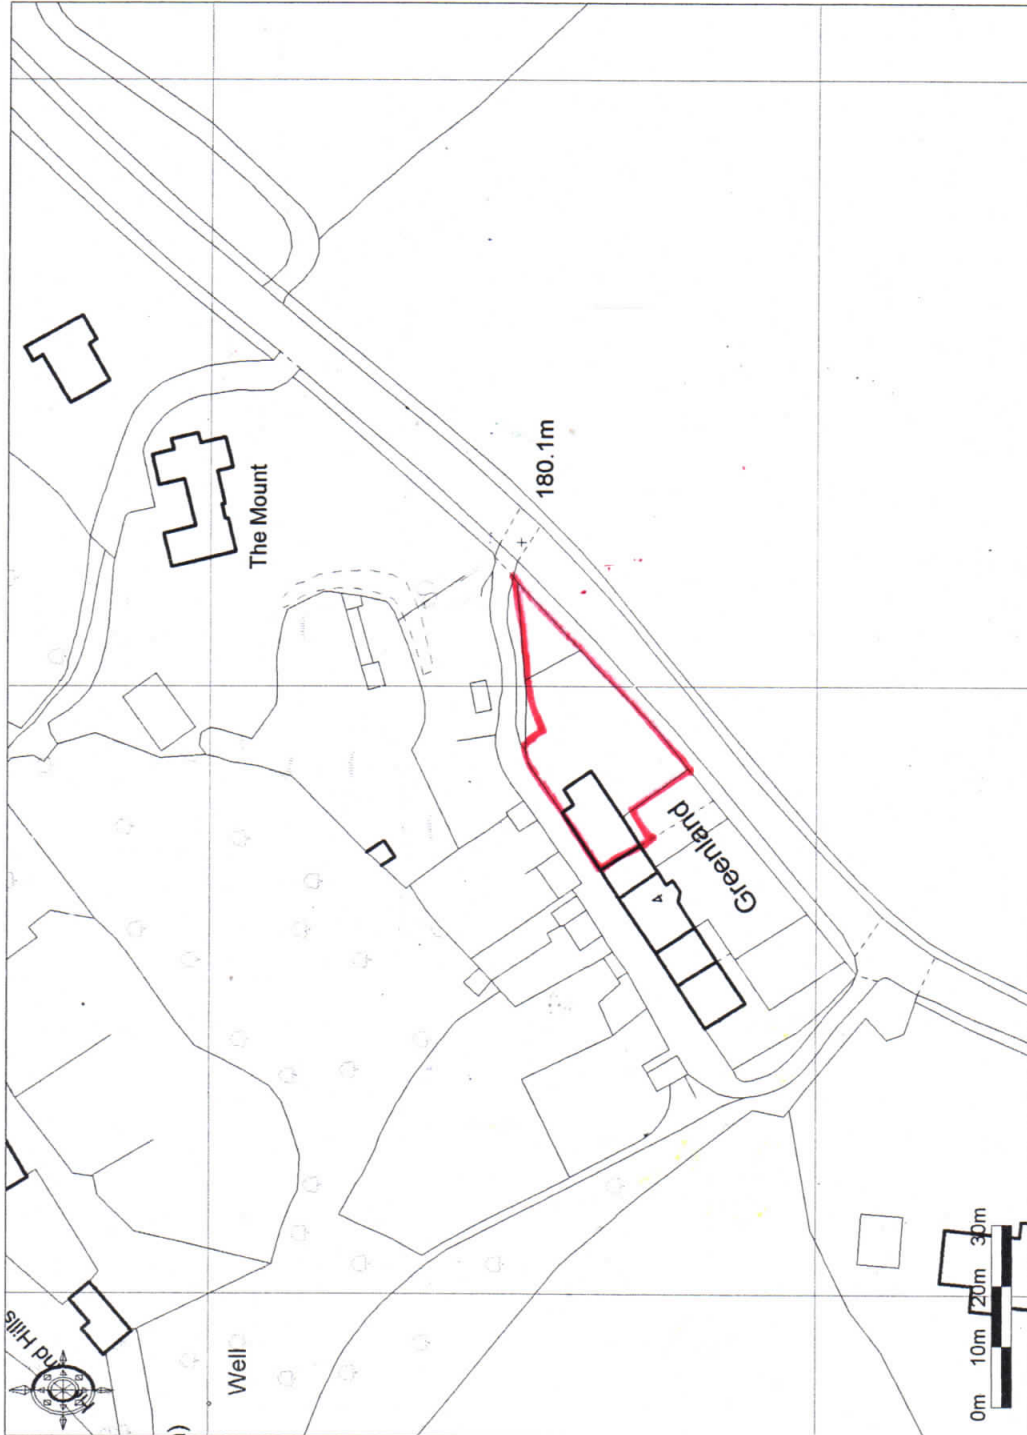

High Hoyland Lane

Ordnance Survey © Crown Copyright 2017. All rights reserved. Licence number 100022432. Plotted Scale - 1:1250

Promap
LANDMARK INFORMATION GROUP

Peter Dimberline RIBA