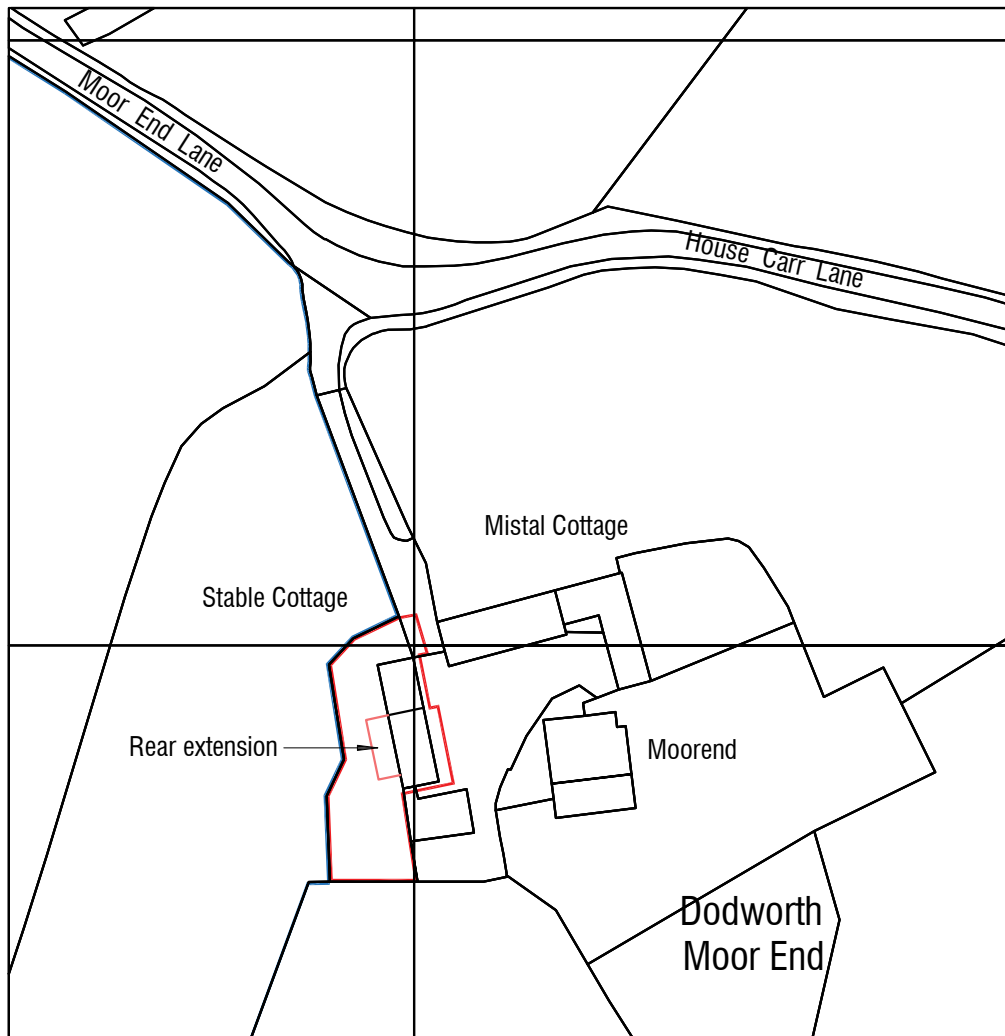

North

**MOOR END FARM
MOOR END LANE
SILKSTONE COMMON
BARNSELY
S75 4RA**

Scale 1:1250

Date Jan 2023

Ref 20.23

Drwg No **0S1**

 **mboothdesign**

architectural design and building consultants

Fairfield House
Berneslai Close Barnsley
S70 2FL
M: 07881898300
E: mark@mboothdesign.co.uk

LOCATION PLAN