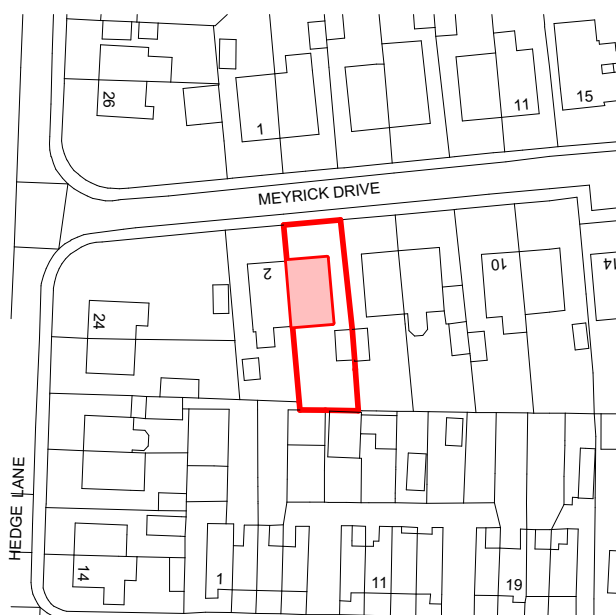

N

Alan Robinson  
Chartered Architect BA Dip Arch RIBA, BSc (Hons)PM  
2 Gawber Road, Barnsley S75 2AF  
Tel/Fax 01226 286066 Mob 07947808933

Drawing Name

**Site Plan**

Client **Horbury**

Drawing Scale: 1/1250

Project: **Proposed Two Front Dormers to  
4 Meyrick Drive, Darton**

Rev: #Rev: