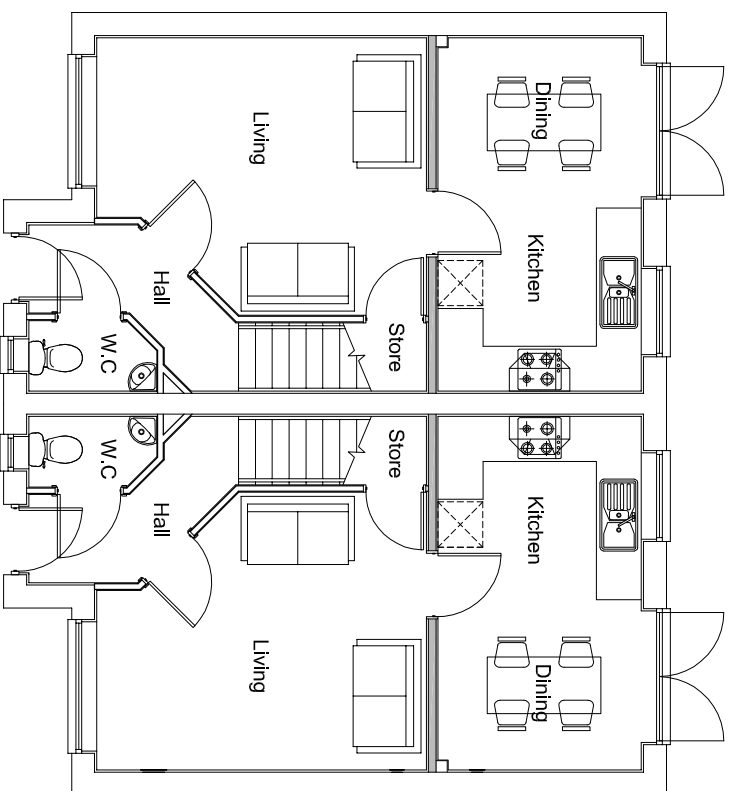

Front Elevation

Side Elevation

Rear Elevation

Side Elevation

Ground Floor Layout

First Floor Layout

**PERSIMMON**  
Together, we make a home

**Persimmon Homes West Yorkshire**  
Tel: 0113 2409726  
Fax: 0113 2408967  
3 Hepton Court,  
York Road,  
Leeds,  
LS9 6PW

**LOW ROCHA GROVE,  
MILLHOUSE GREEN, PENISTONE**

HANBURY PAIR

**Drawing  
Number**

PEPS-2012:10

**Scale**

1:100

**Drawn By** CAH

JUNE 12