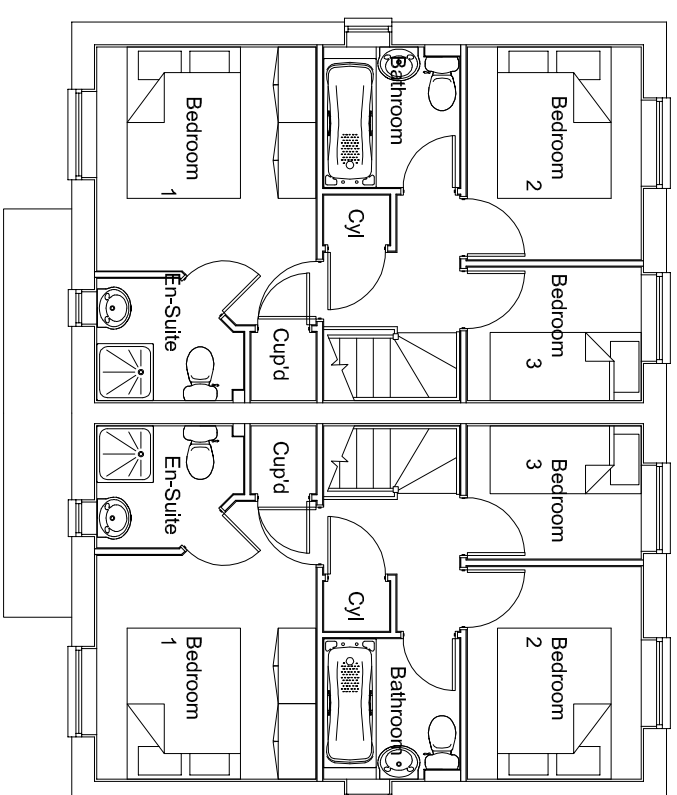

Front Elevation

Side Elevation

Rear Elevation

Side Elevation

Ground Floor Layout

First Floor Layout

**PERSIMMON**  
Together, we make a home

**Persimmon Homes West Yorkshire**  
Tel: 0113 2409726  
Fax: 0113 2408967  
3 Hepton Court,  
York Road,  
Leeds,  
LS9 6PW

**LOW ROCHA GROVE,  
MILLHOUSE GREEN, PENISTONE**

HANBURY PAIR

**Drawing  
Number**

PEPS-2012:10

**Scale**

1:100

**Drawn By** CAH

JUNE 12