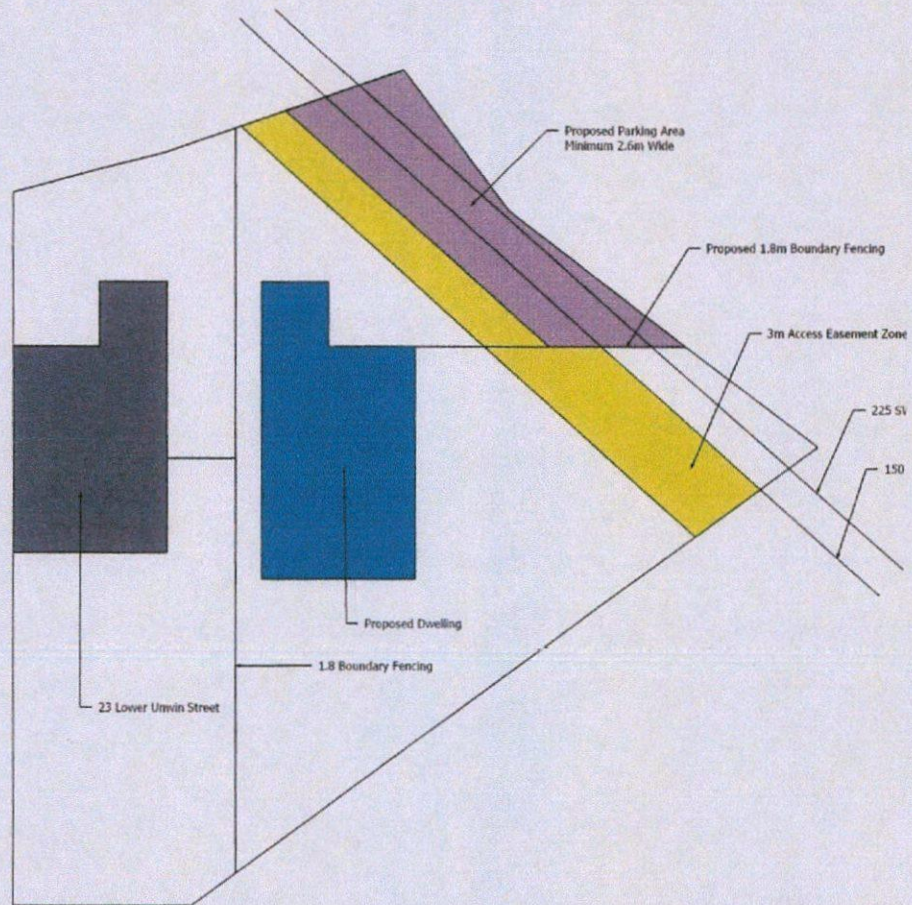

SCALE 1:200

SITE LAYOUT

PROPOSED THREE BED DETACHED DWELLING ADJACENT 23 LOWER UNWIN STREET, PENISTONE, SHEFFIELD, S36