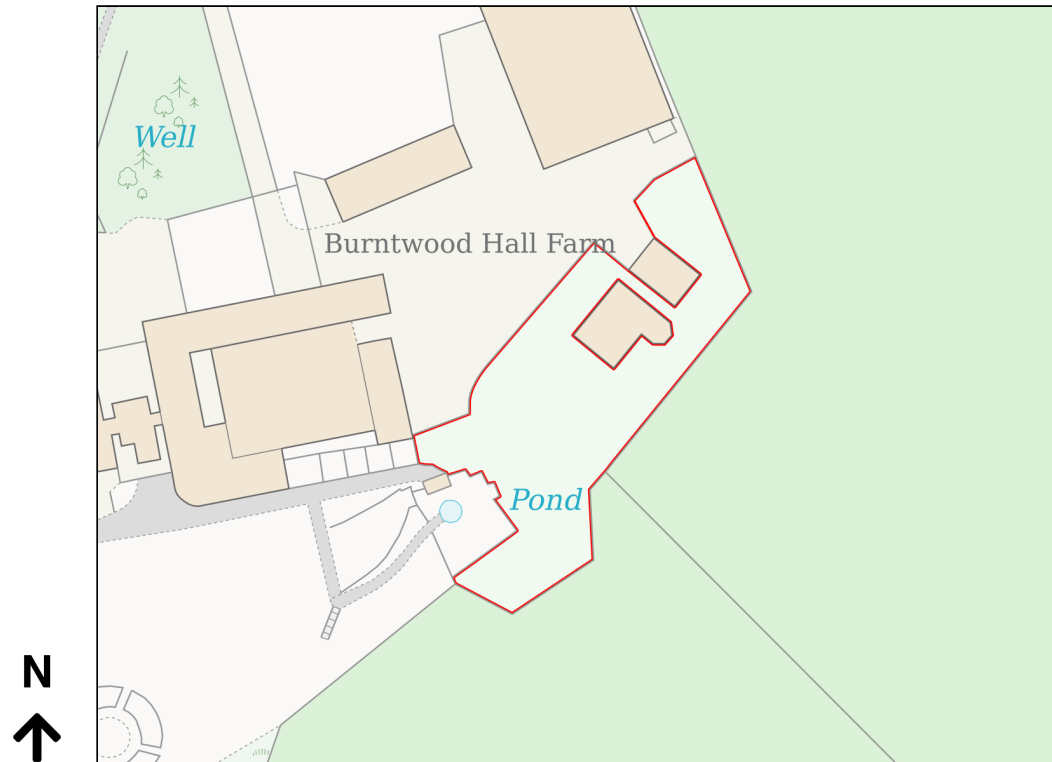

Location Plan

Site Address: **Burntwood Hall Farm, Moor Lane, Brierley, Barnsley, S72 9HB**

Date Produced: **27-Apr-2026**

Scale: **1:1250 @A4**

Planning Portal Reference: **PP-14886832v1**