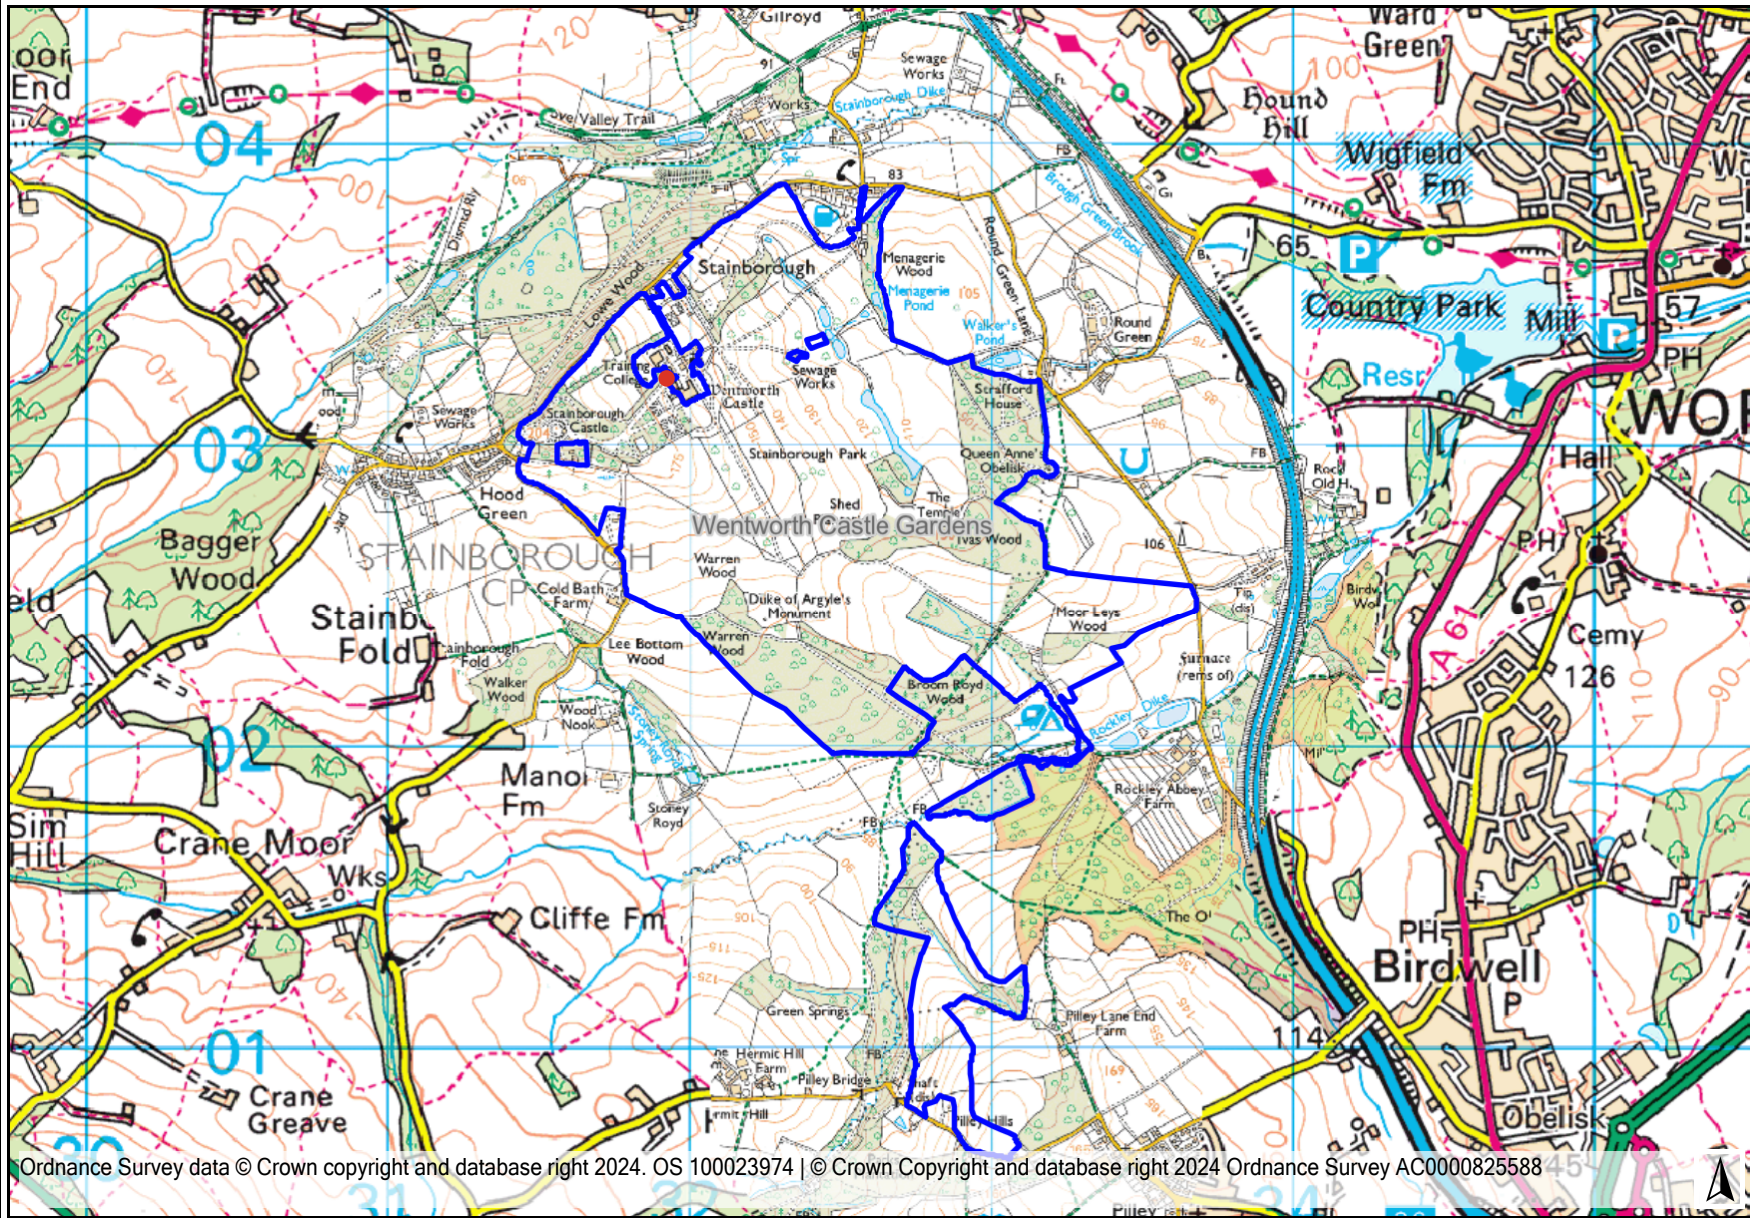

National Trust Boundary at Wentworth Castle Gardens

Legend

NT Property System

-  NT Operational Property (Polygon Feature)
-  The Gun Room

Notes

Scale 1: 25000 (when printed at 100% on A4 landscape)

This map is a user generated static output from an Internet mapping site and is for reference only. Data layers that appear on this map may or may not be accurate, current, or otherwise reliable.

THIS MAP IS NOT TO BE USED FOR NAVIGATION