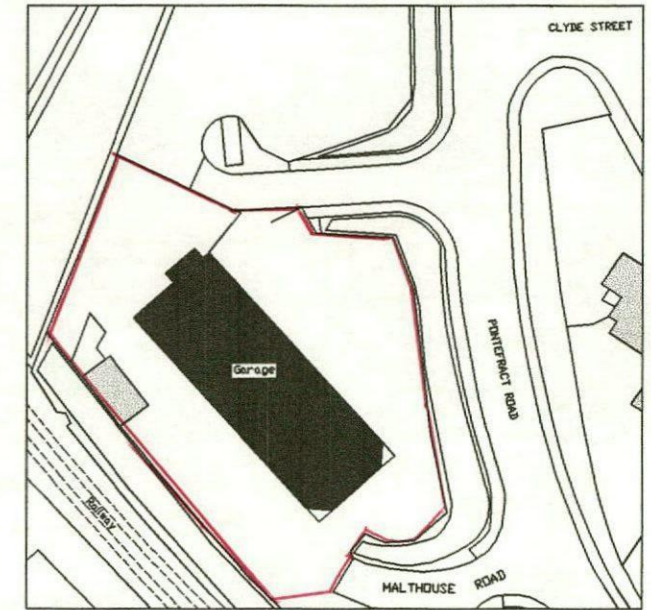

Block Plan - 1:500

Location Plan 1:1250

ProMan Consultancy Ltd.
 14 LAPWING VIEW
 HORBURY BRIDGE
 WAKEFIELD
 WF4 5NZ
 TEL: 01924 279307
 MOB: 0798 504 3318

PROJECT MANAGEMENT & ARCHITECTURAL SERVICES

WEB: www.promanconsultancy.co.uk

EMAIL: info@promanconsultancy.co.uk

<i>Project</i>			
Cars 2 Pontefract Road, Barnsley, S71 1AL			
<i>Drawing title</i>			
Location and Block Plan			
<i>Drawn</i>	DK	<i>Date</i>	Dec 18
<i>Scale</i>	1:1250,1:500@A3		
<i>Project no.</i>	1225	<i>Drawing no.</i>	1225-10
<i>Revision</i>	-		