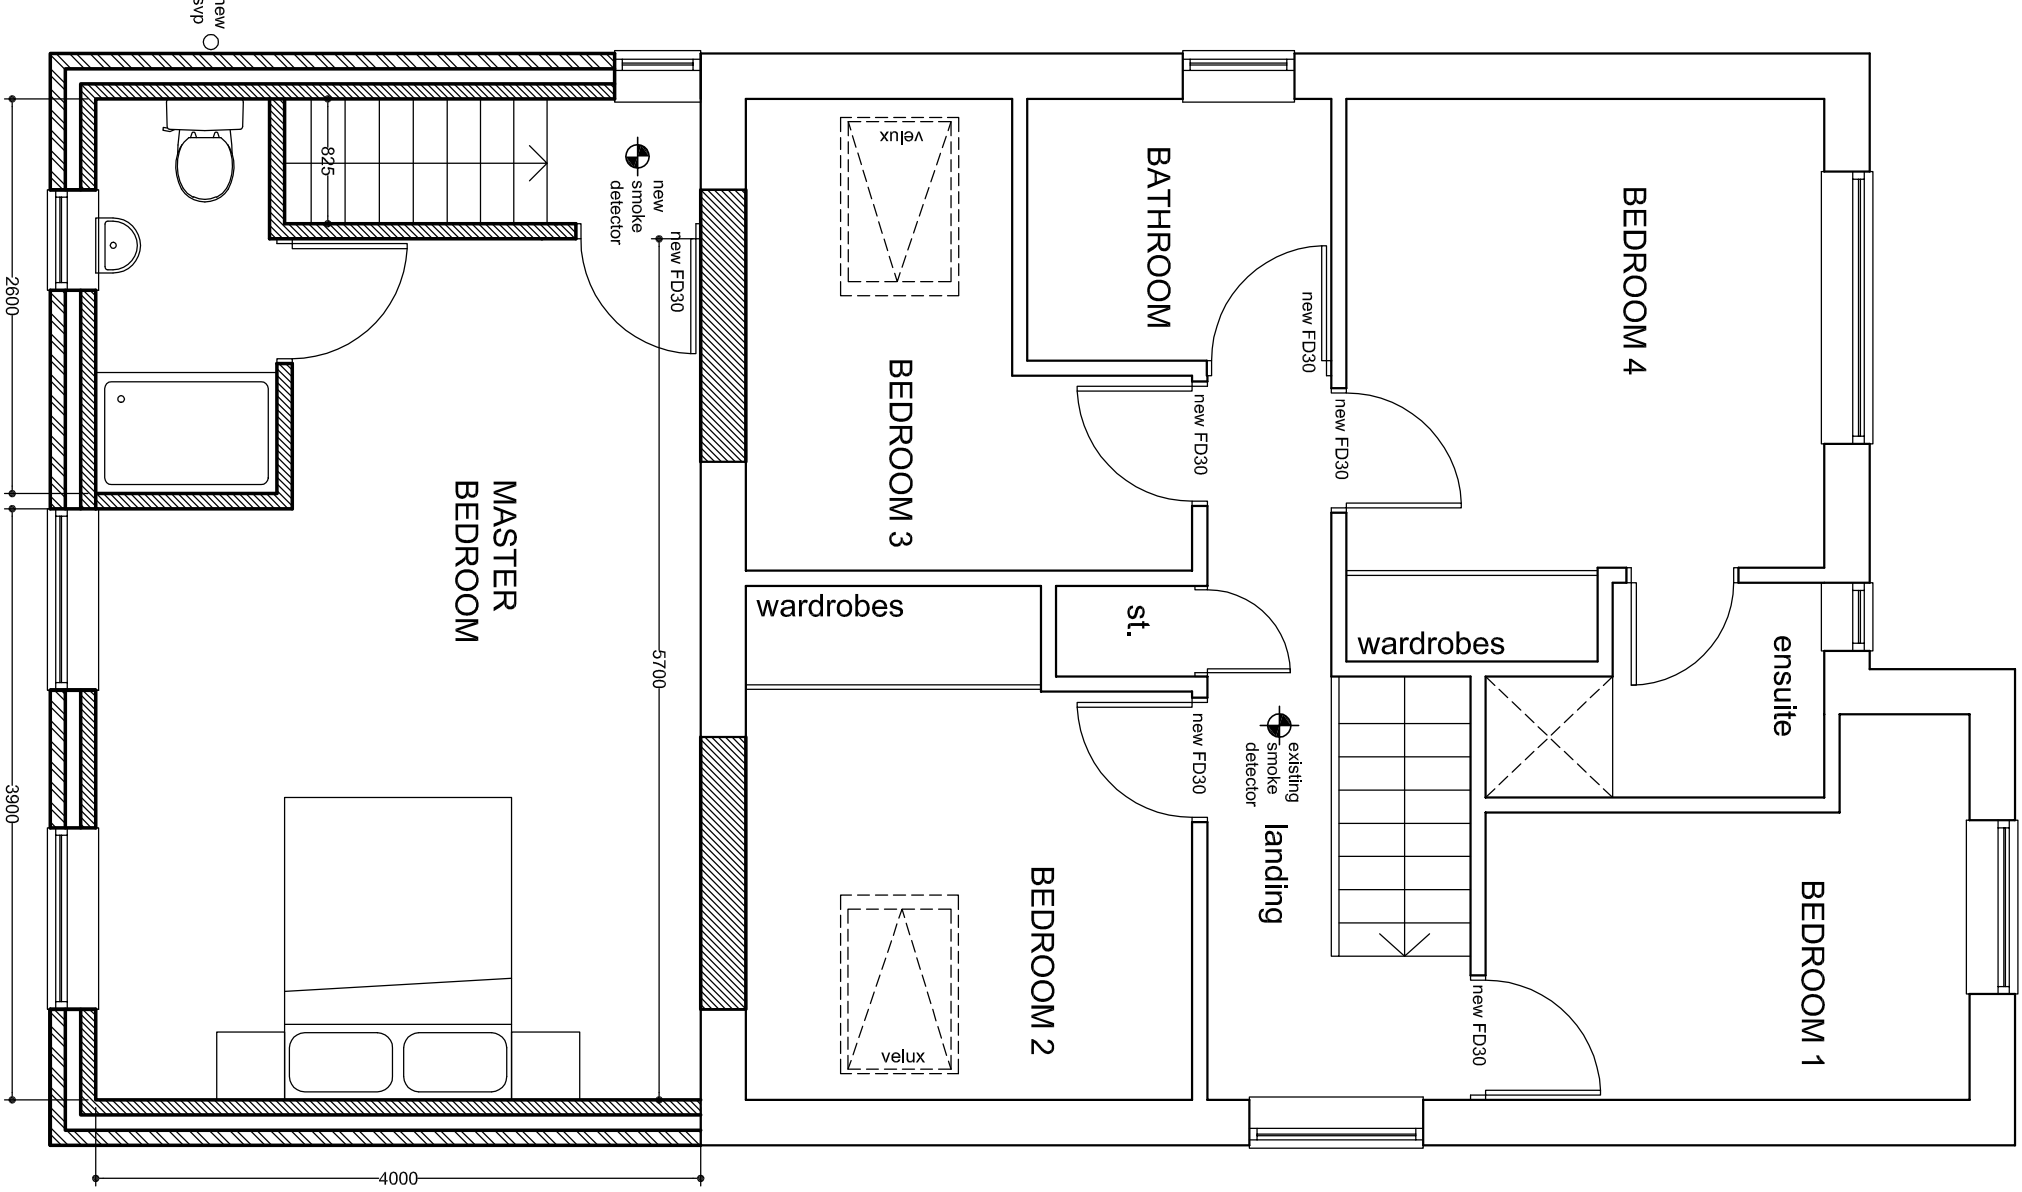

PROPOSED FIRST FLOOR PLAN

PROPOSED GROUND FLOOR PLAN

30 Rosegreave, Goldthorpe, S63 9GG
 PROPOSED TWO STOREY REAR EXTENSION
 sheet 2 - PROPOSED FLOOR PLANS
 Date: Jan 2013 Scale: 1:50@A3