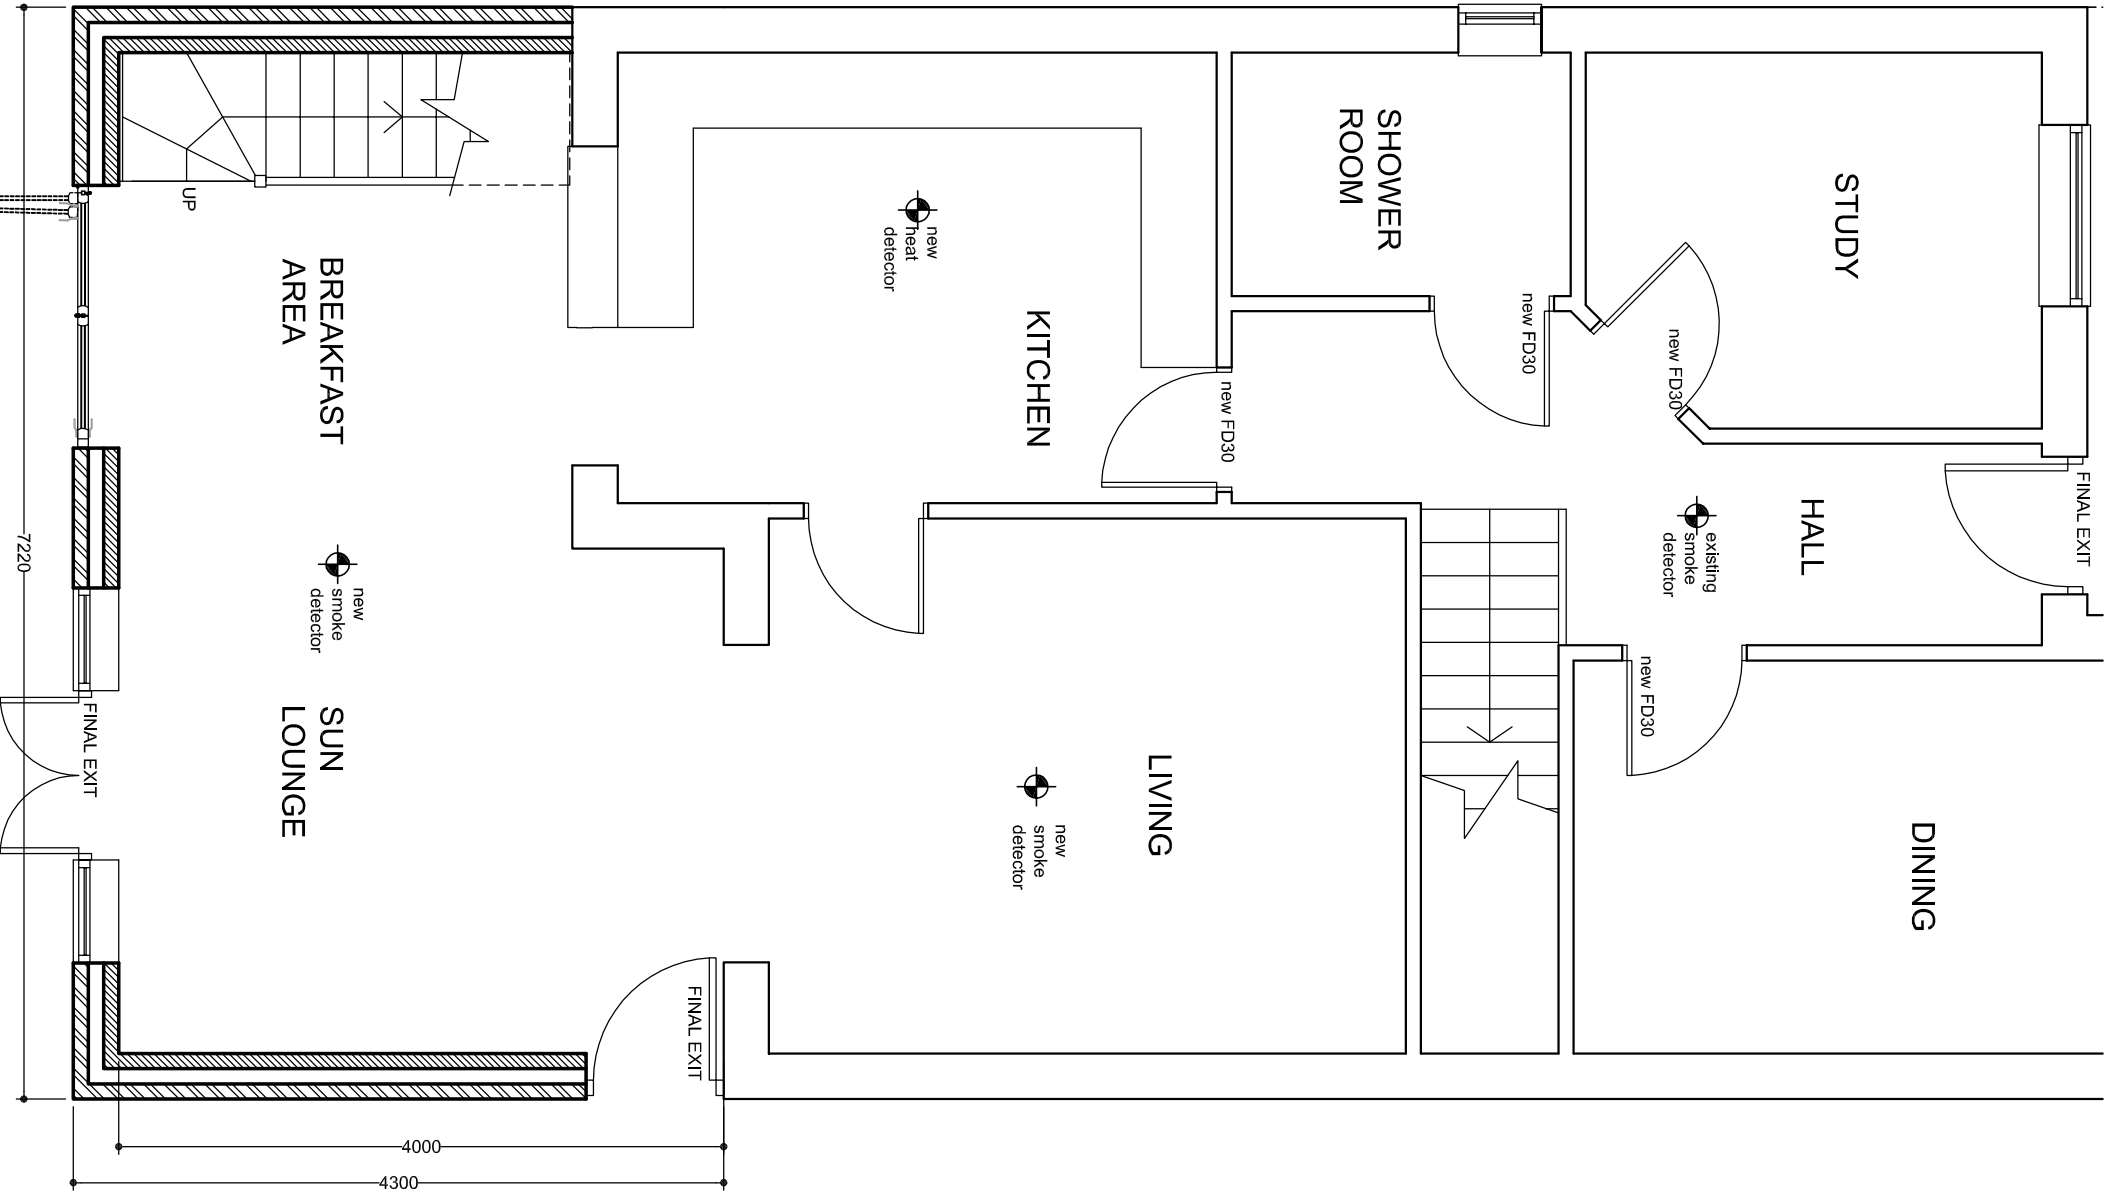

PROPOSED FIRST FLOOR PLAN

PROPOSED GROUND FLOOR PLAN

30 Rosegreave, Goldthorpe, S63 9GG
 PROPOSED TWO STOREY REAR EXTENSION
 sheet 2 - PROPOSED FLOOR PLANS
 Date: Jan 2013 Scale: 1:50@A3