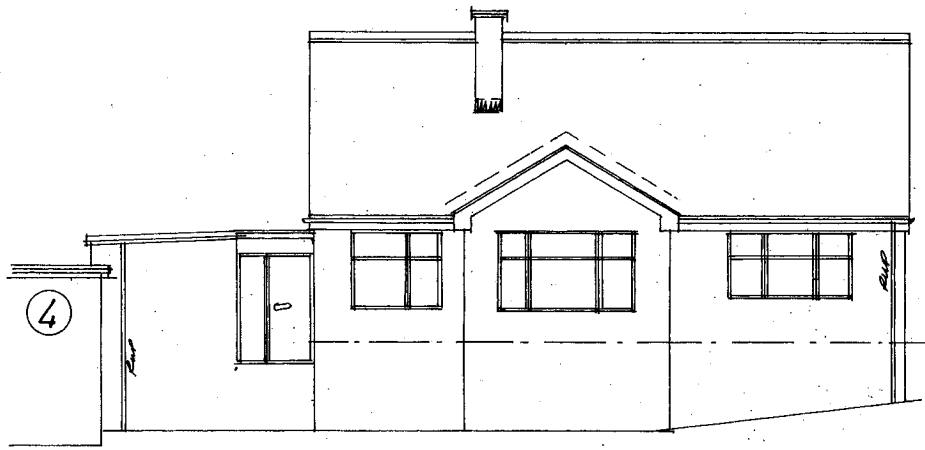

Front

Rear

Side

Side

Rev	Notes	Date

**Garry Greetham Associates**  
 Residential Design Consultant  
 Westwood House  
 18 Carr Lane  
 Tankersley  
 Barnsley S75 3BE  
 Tel(01226)746573

PROJECT Extensions & Alterations  
 CLIENT Mr. & Mrs. Craig Fisher  
 TITLE Elevations as Existing  
 ADDRESS 5 Castle Drive,  
 Hood Green,  
 Barnsley. S75 3EY  
 DRAWN BY 999  
 SCALE 1:100 @ A3 DATE Nov 22  
 DRAWING No 983-02 REV  
 Member of the Chartered Institute  
 of Architectural Technologists