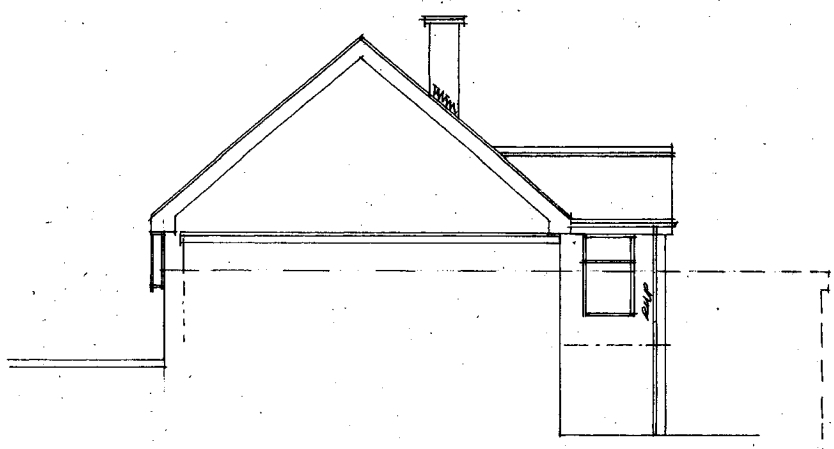

Front

Rear

Side

Side

Rev	Notes	Date

**Garry Greetham Associates**  
 Residential Design Consultant  
 Westwood House  
 18 Carr Lane  
 Tankersley  
 Barnsley S75 3BE  
 Tel(01226)746573

PROJECT Extensions & Alterations  
 CLIENT Mr. & Mrs. Craig Fisher  
 TITLE Elevations as Existing  
 ADDRESS 5 Castle Drive,  
 Hood Green,  
 Barnsley. S75 3EY  
 DRAWN BY 999  
 SCALE 1:100 @ A3 DATE Nov 22  
 DRAWING No 983-02 REV  
 Member of the Chartered Institute  
 of Architectural Technologists