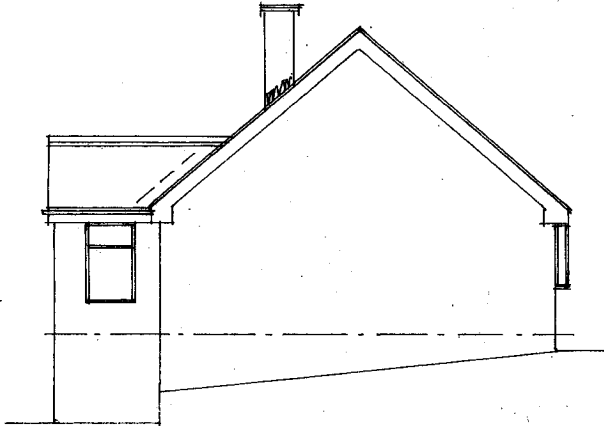

Front

Rear

Side

Side

Rev	Notes	Date

**Garry Greetham Associates**  
 Residential Design Consultant  
 Westwood House  
 18 Carr Lane  
 Tankersley  
 Barnsley S75 3BE  
 Tel(01226)746573

PROJECT Extensions & Alterations  
 CLIENT Mr. & Mrs. Craig Fisher  
 TITLE Elevations as Existing  
 ADDRESS 5 Castle Drive,  
 Hood Green,  
 Barnsley. S75 3EY  
 DRAWN BY 999  
 SCALE 1:100 @ A3 DATE Nov 22  
 DRAWING No 983-02 REV  
 Member of the Chartered Institute  
 of Architectural Technologists