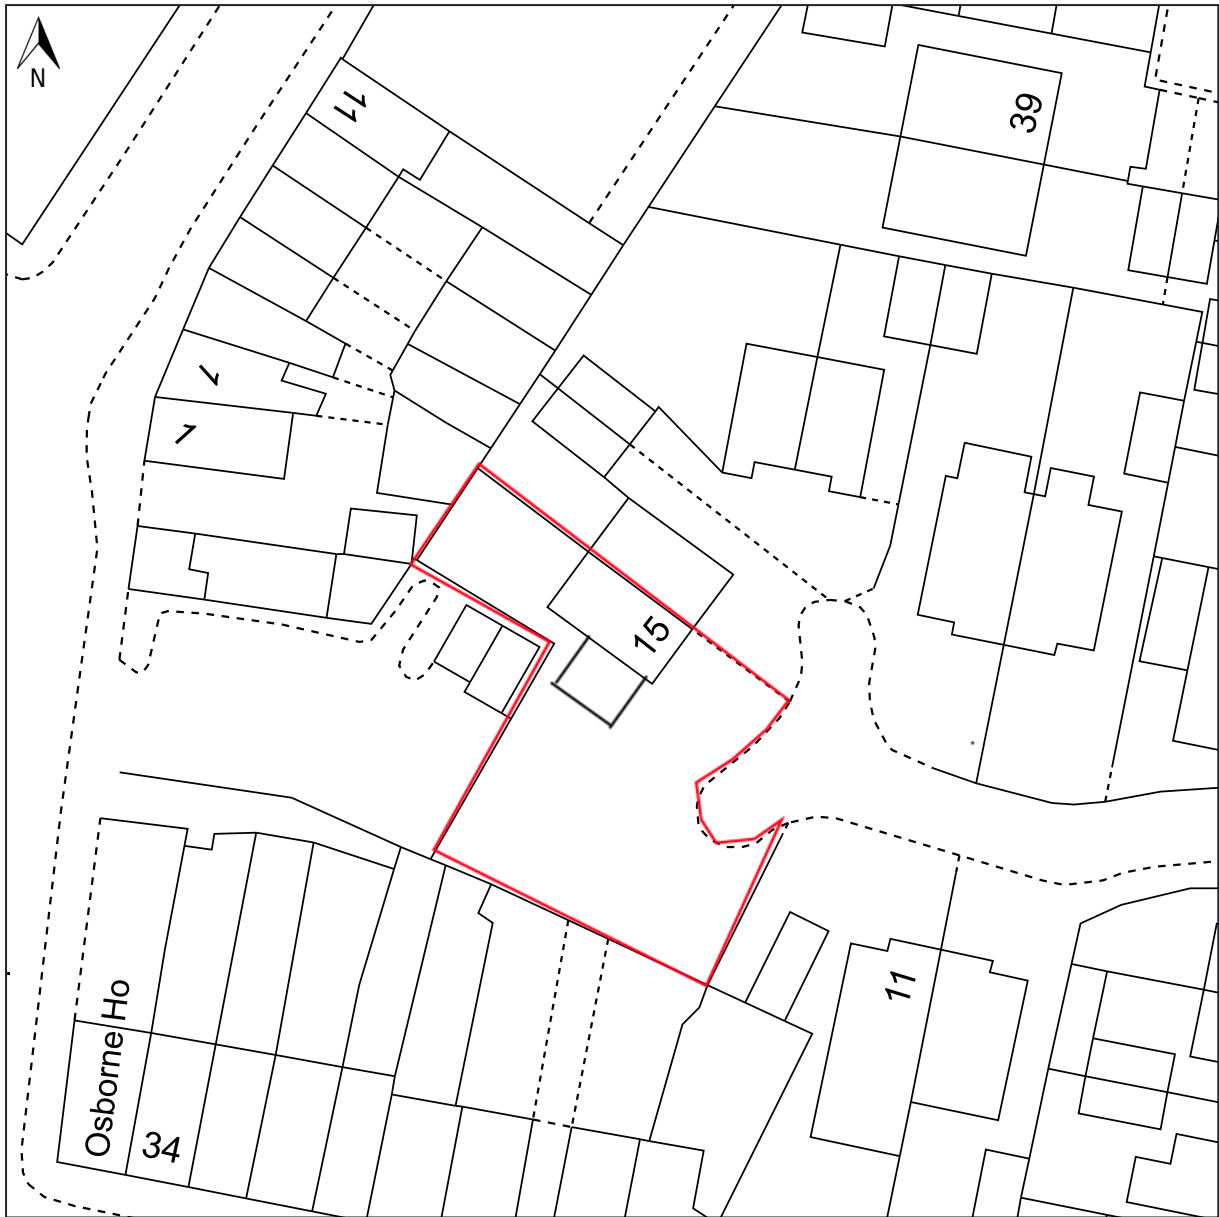

15, MARKET CLOSE, BARNLSLEY, BARNLSLEY, S71 1DP

© Crown copyright and database rights, 2025. Ordnance Survey  
AC0000808122 Created using Plans by Emapsite

Scale: 1:500

Paper Size: A4

Notes: