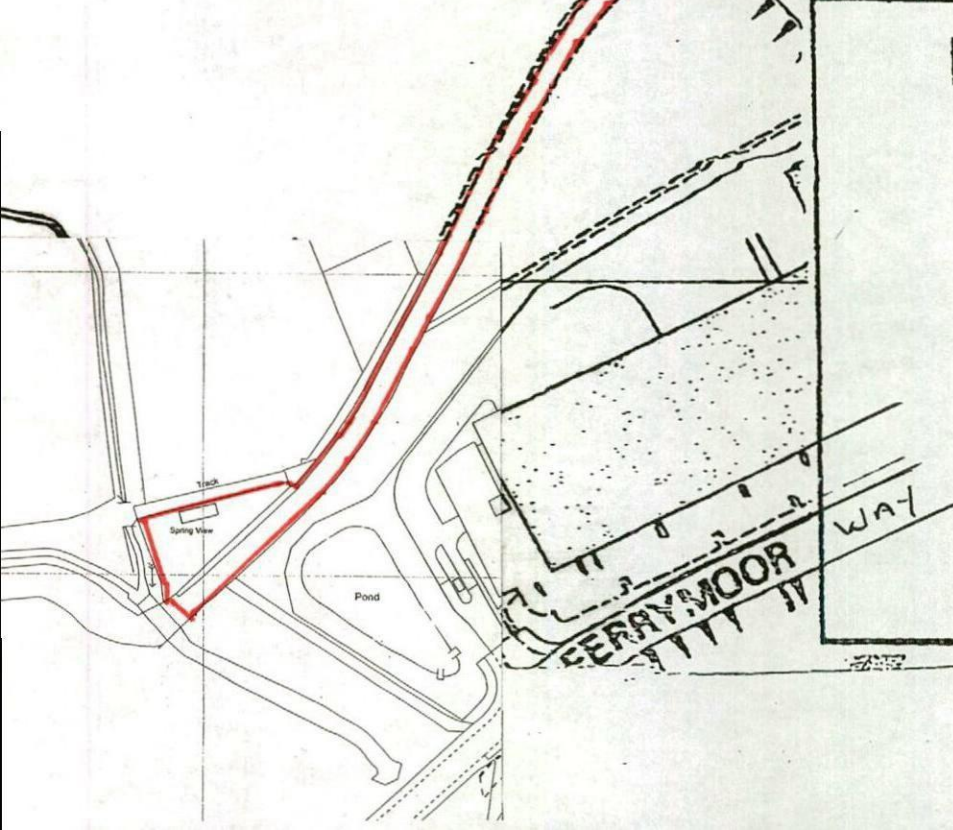

Land at "SPRING VIEW", FERRYMOOR WAY, GRIMETHORPE,
Barnsley

Scale 1:25 00

APPLICATION No 2015/1301

Land at Ferry Moor Way, Shafton,
Barnsley GRIMETHORP

Scale 1:5000 SE4009

PLAN IN 2 PARTS
PART 1

2015/1301