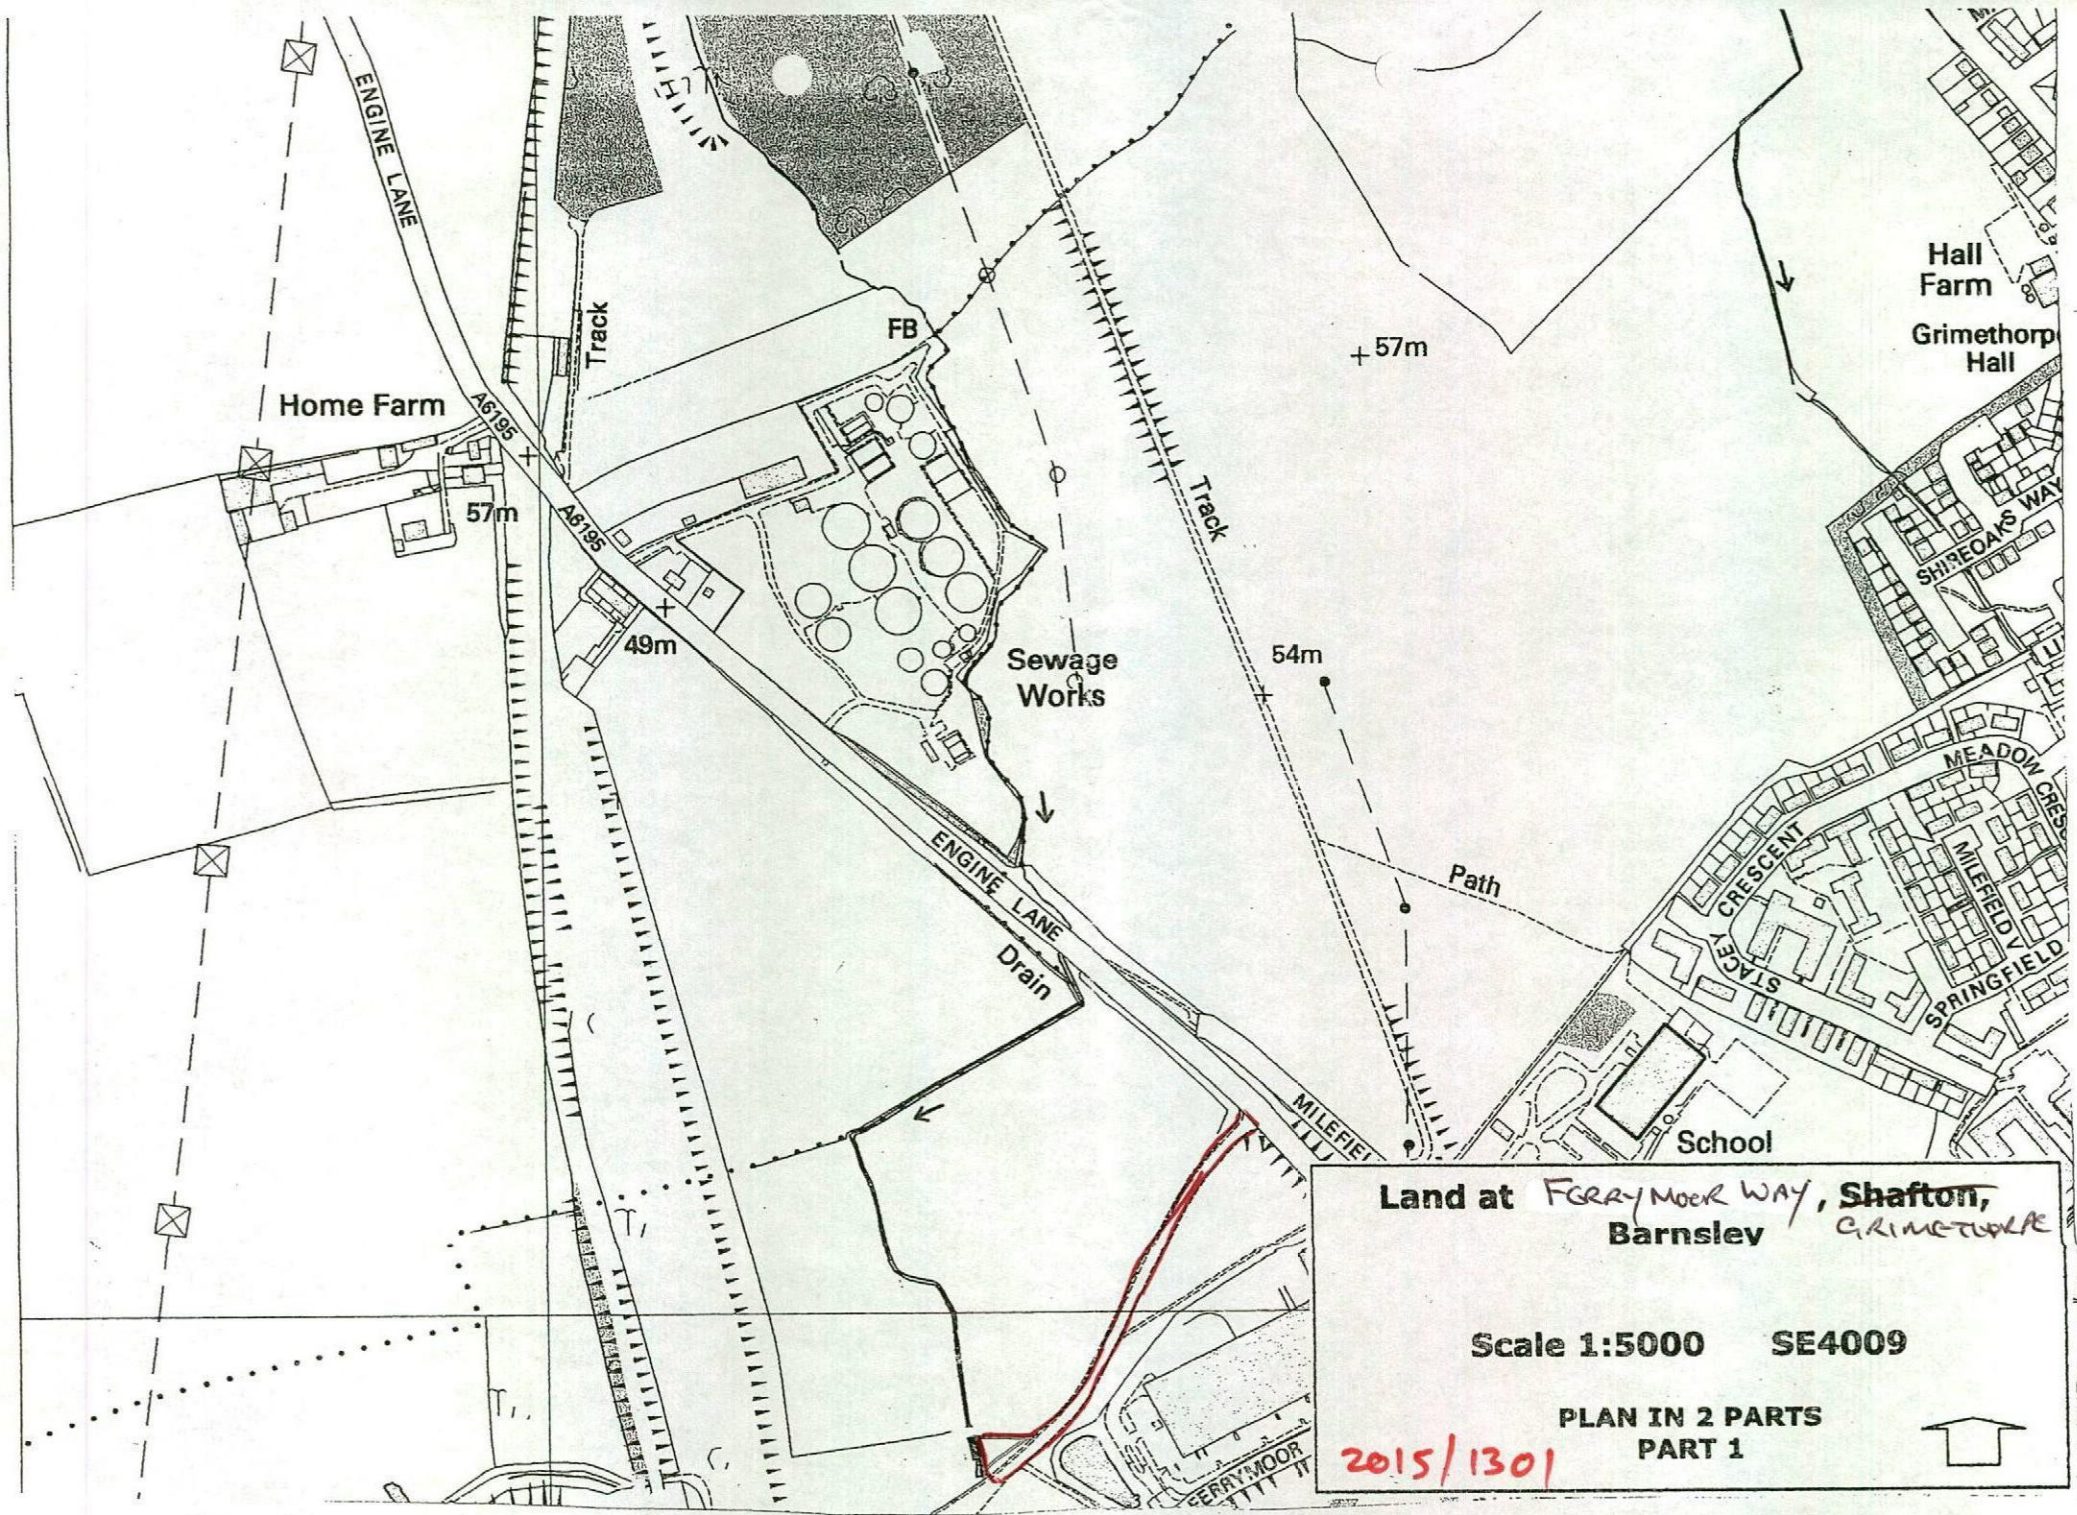

Land at "SPRING VIEW", FERRYMOOR WAY, GRIMETHORPE,
Barnsley

Scale 1:25 00

APPLICATION No 2015/1301

Land at Ferry Moor Way, Shafton,
Barnsley GRIMETHORP

Scale 1:5000 SE4009

PLAN IN 2 PARTS
PART 1

2015/1301