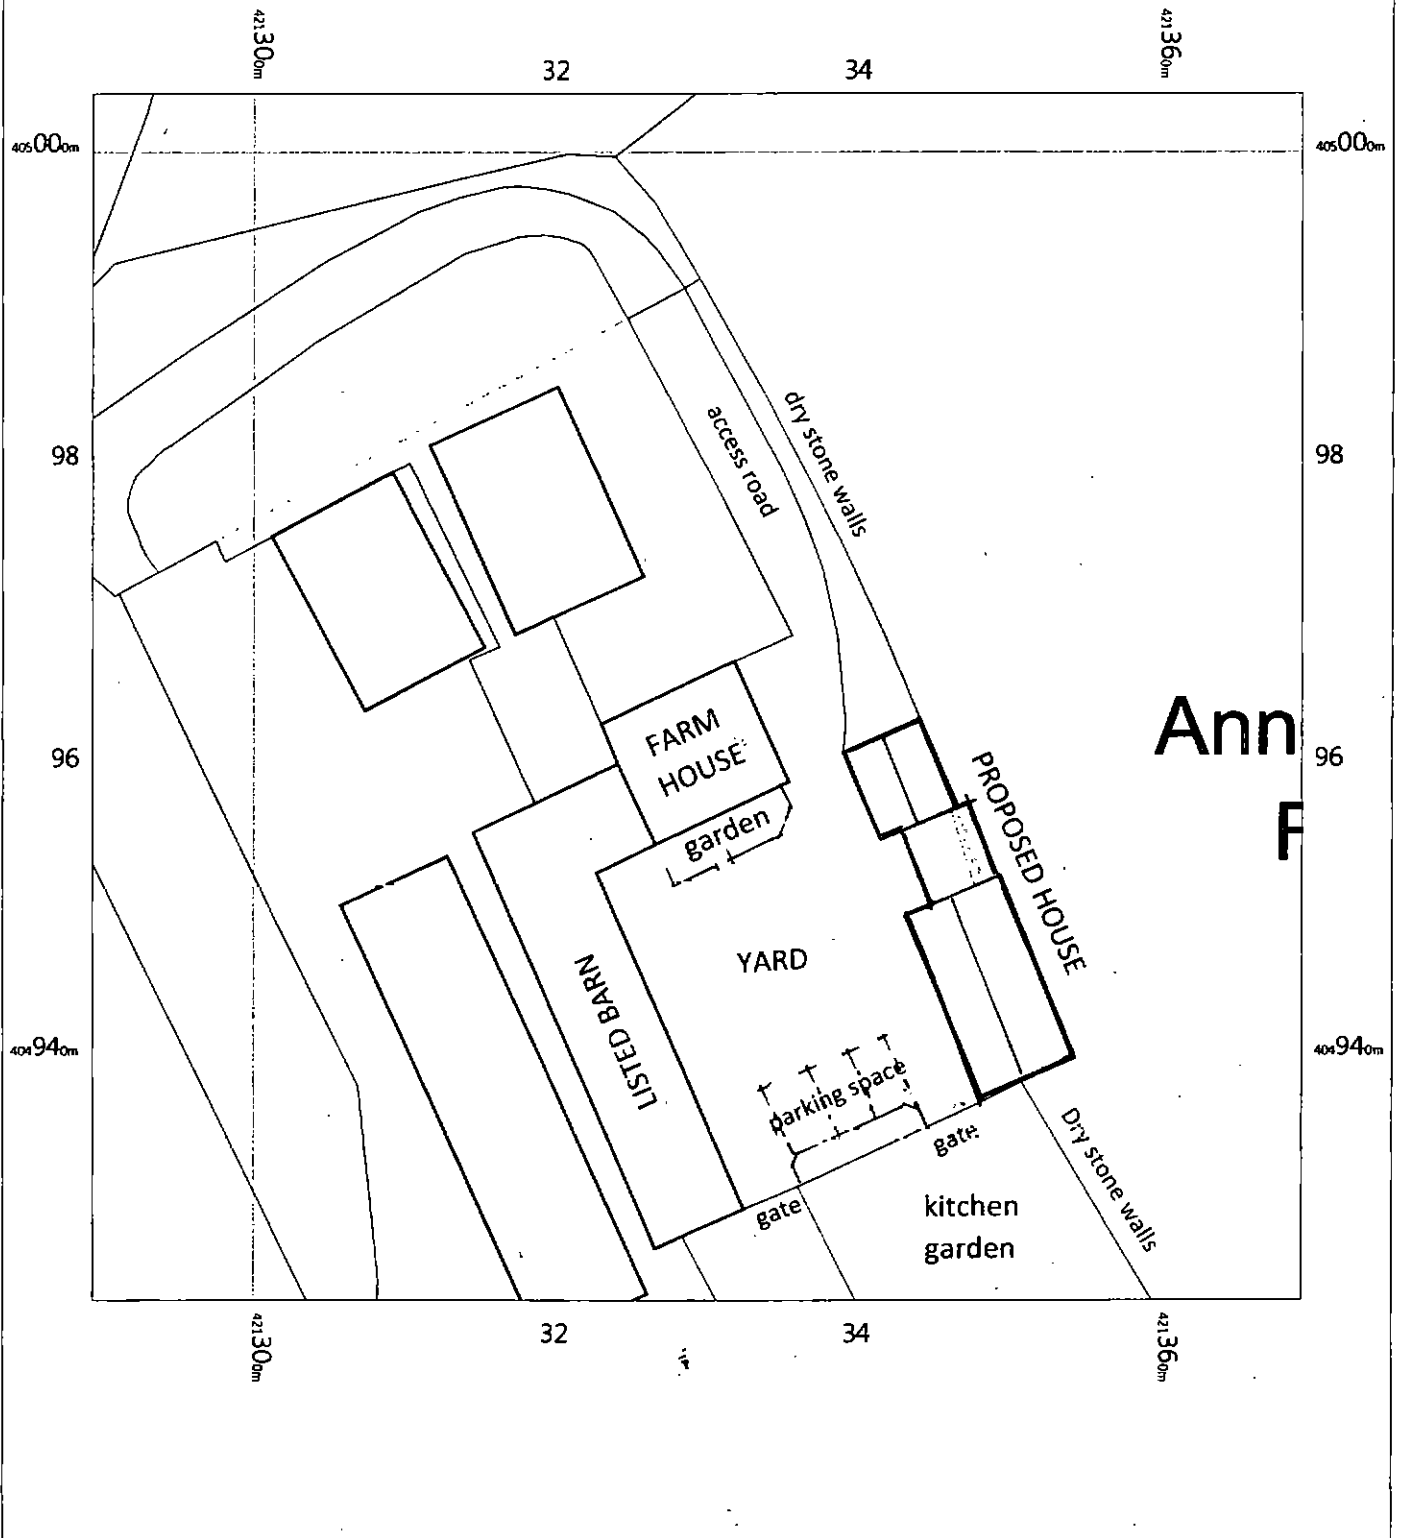

Annat Royd Farm, Spicer House Lane, S36 7GG

SITE PLAN AS PROPOSED scale 1:500

Annat Royd Farm
Spicer House Lane,
Ingbirchworth,
Sheffield,
Barnsley,
S36 7GG

OS MasterMap 1250/2500/10000 scale
Wednesday, January 29, 2020, ID: MPMBW-00856517
www.blackwellmapping.co.uk

1:500 scale print at A4, Centre: 421329 E, 404964 N

BLACKWELL'S
MAPPING SERVICES
PERSONAL & PROFESSIONAL MAPPING
www.blackwellmapping.co.uk

TEL: 0800 151 2612