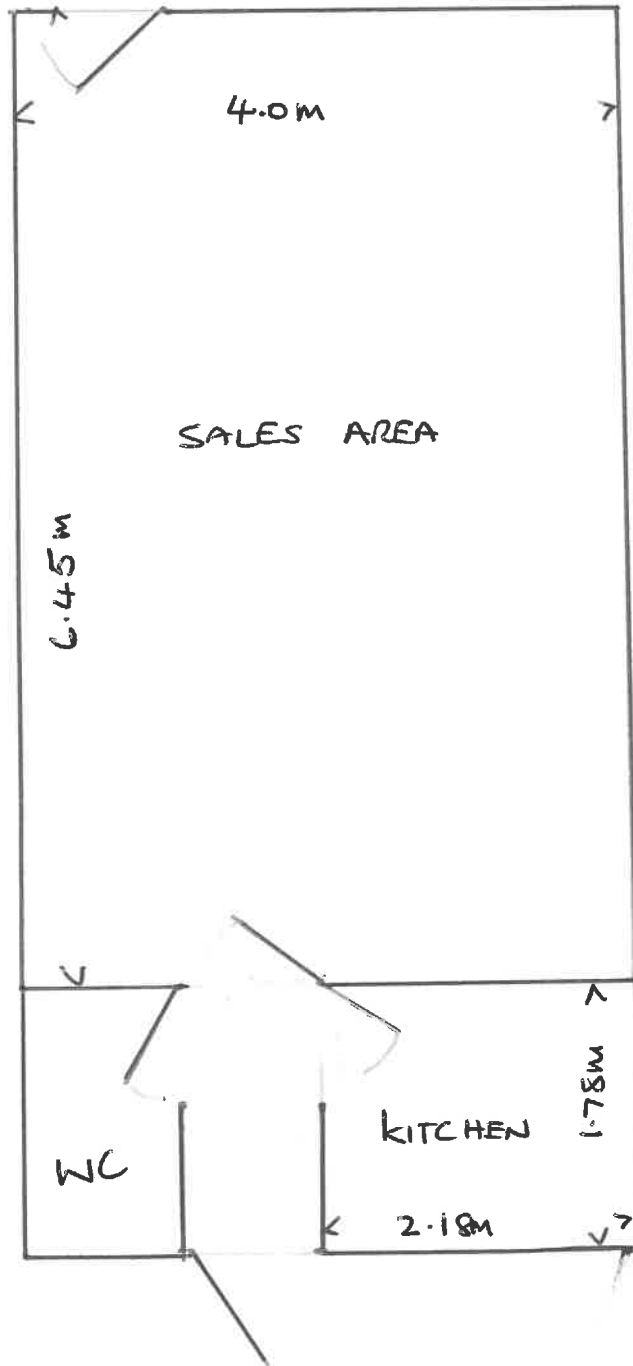

254B BARNSELEY ROAD, CUDWORTH, BARNSELEY S12 8SS

EXISTING LAYOUT SCALE 1:50

KEN'S KEG & CASK, 254B BARNSLEY ROAD, CUDWORTH
BARNSLEY S72 8SS

PROPOSED LAYOUT - SCALE 1:50