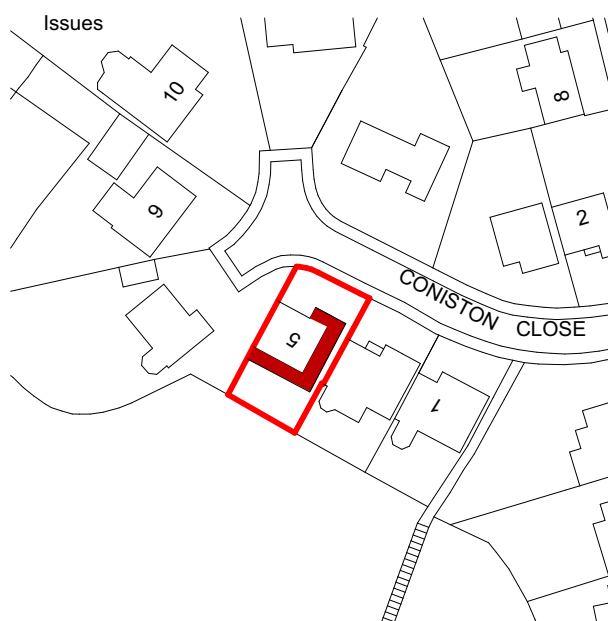

N

Alan Robinson
Chartered Architect BA Dip Arch RIBA, BSc (Hons)PM
2 Gawber Road, Barnsley S75 2AF
Tel/Fax 01226 286066 Mob 07947808933

Drawing Name

Location Plan

Client

Russell
5 Coniston Close
Penistone

Project:

Drawing Scale: 1/1250

Rev: #Rev: