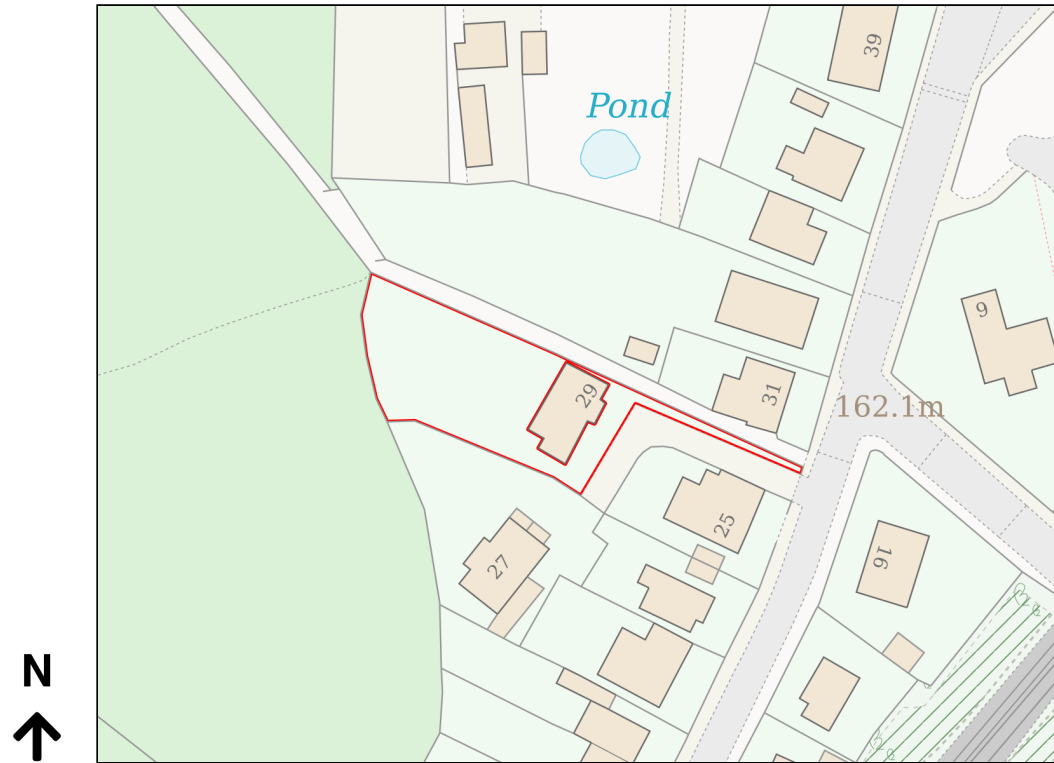

# Location Plan

Site Address: 29, Cone Lane, Silkstone Common, Barnsley, S75 4PU

Date Produced: 05-Apr-2026

Scale: 1:1250 @A4

Planning Portal Reference: PP-14823982v1