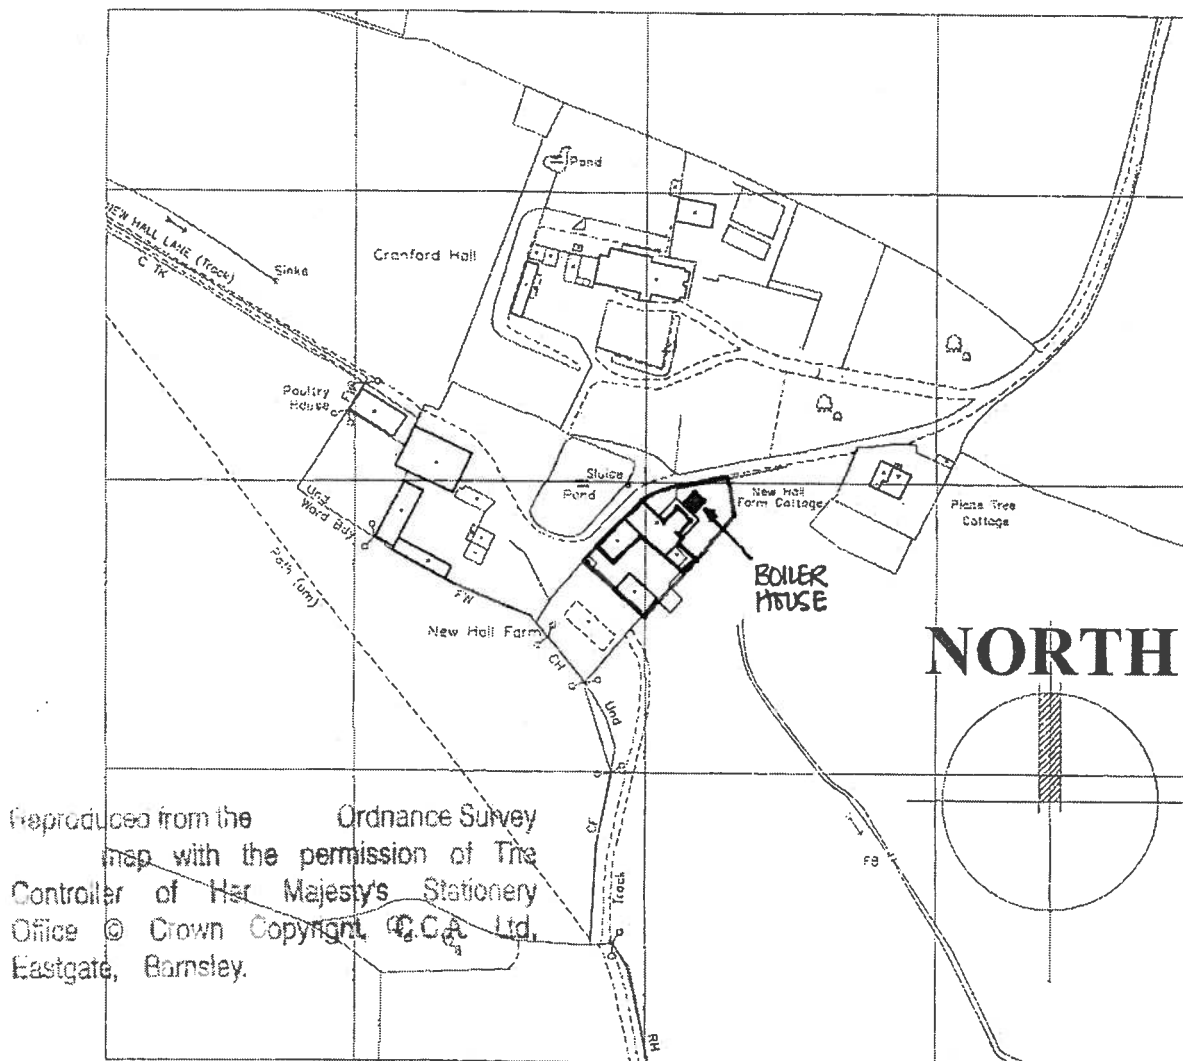

Chris Carr Associates
ARCHITECTS

NEW HALL FARM, OFF DONCASTER ROAD, ARDSLEY, BARNSELY.

SITE LOCATION PLAN - 1:2500.

6A Eastgate, Barnsley S70 2EP.
Tel: (01226) 286256. Fax: (01226) 207304. email: mail@cca-arch.co.uk
Also at Orchard Farm, Goathland, Whitby YO22 5JX. Tel/Fax: (01947) 896001.
Managing Director: C J Carr Dip. Arch. R.I.B.A. Director: M J Booth M.B.I.A.T.
Chris Carr Associates Ltd., Registered No. 2801115 England. Registered Office: 6A Eastgate, Barnsley S70 2EP.