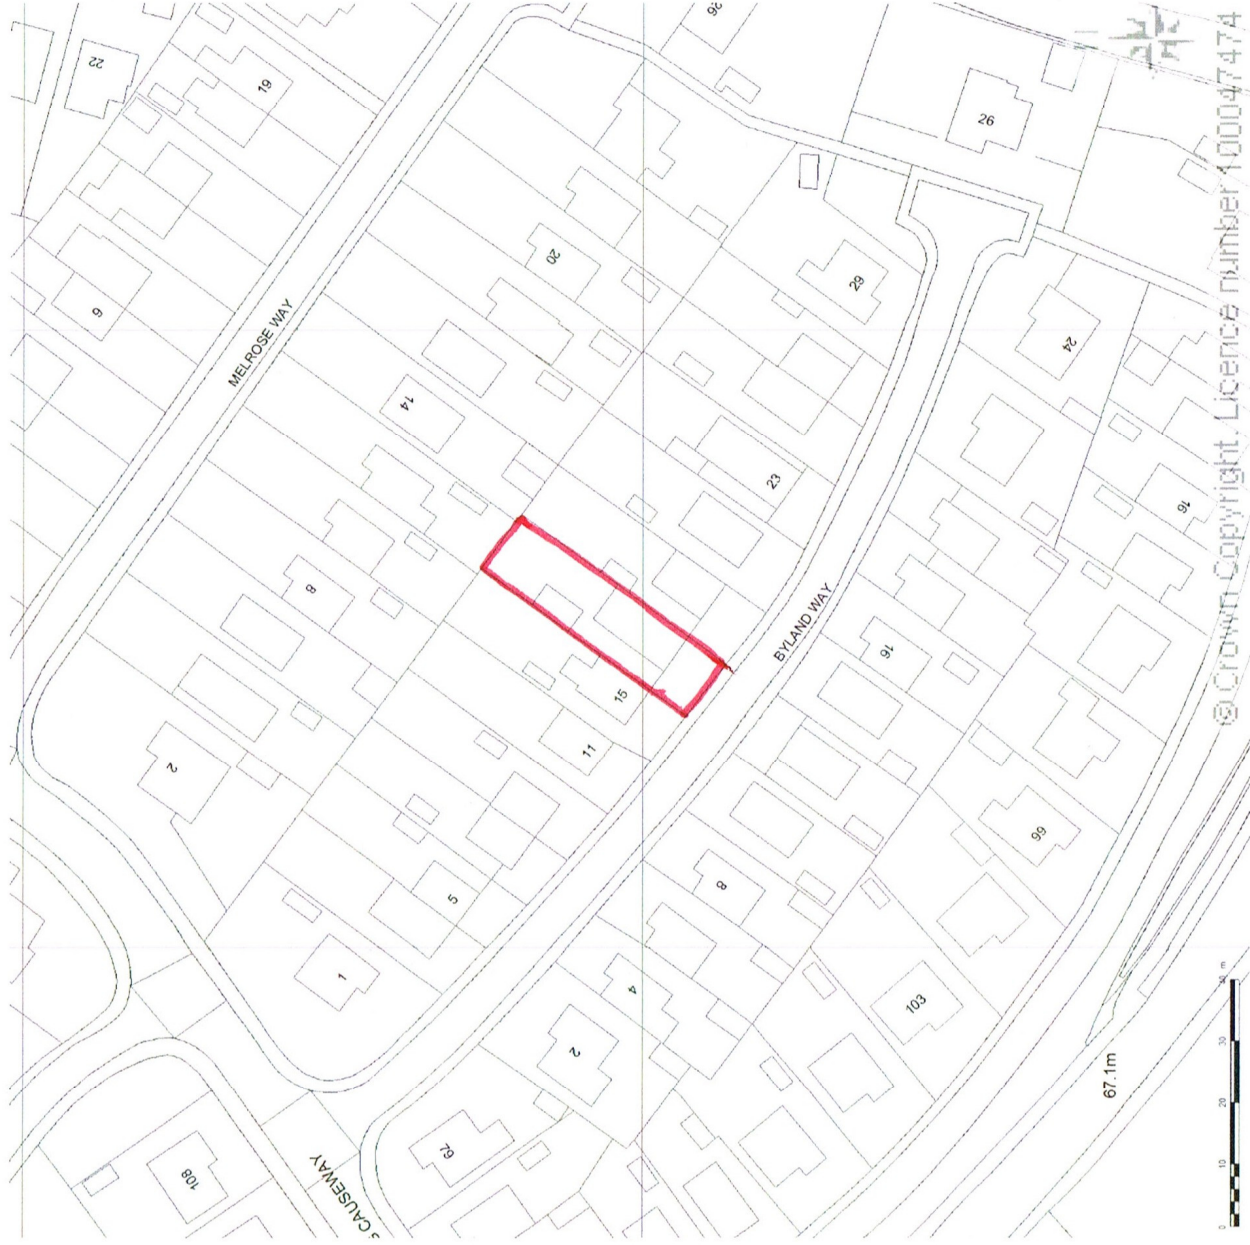

SITE LOCATION PLAN
AREA 4 HA
SCALE 1:1250
CENTRE COORDINATES: 436553, 406902

Supplied by Streetwise Maps Ltd
www.streetwise.net
Licence No: 100047474
27/11/2012 18:48:10