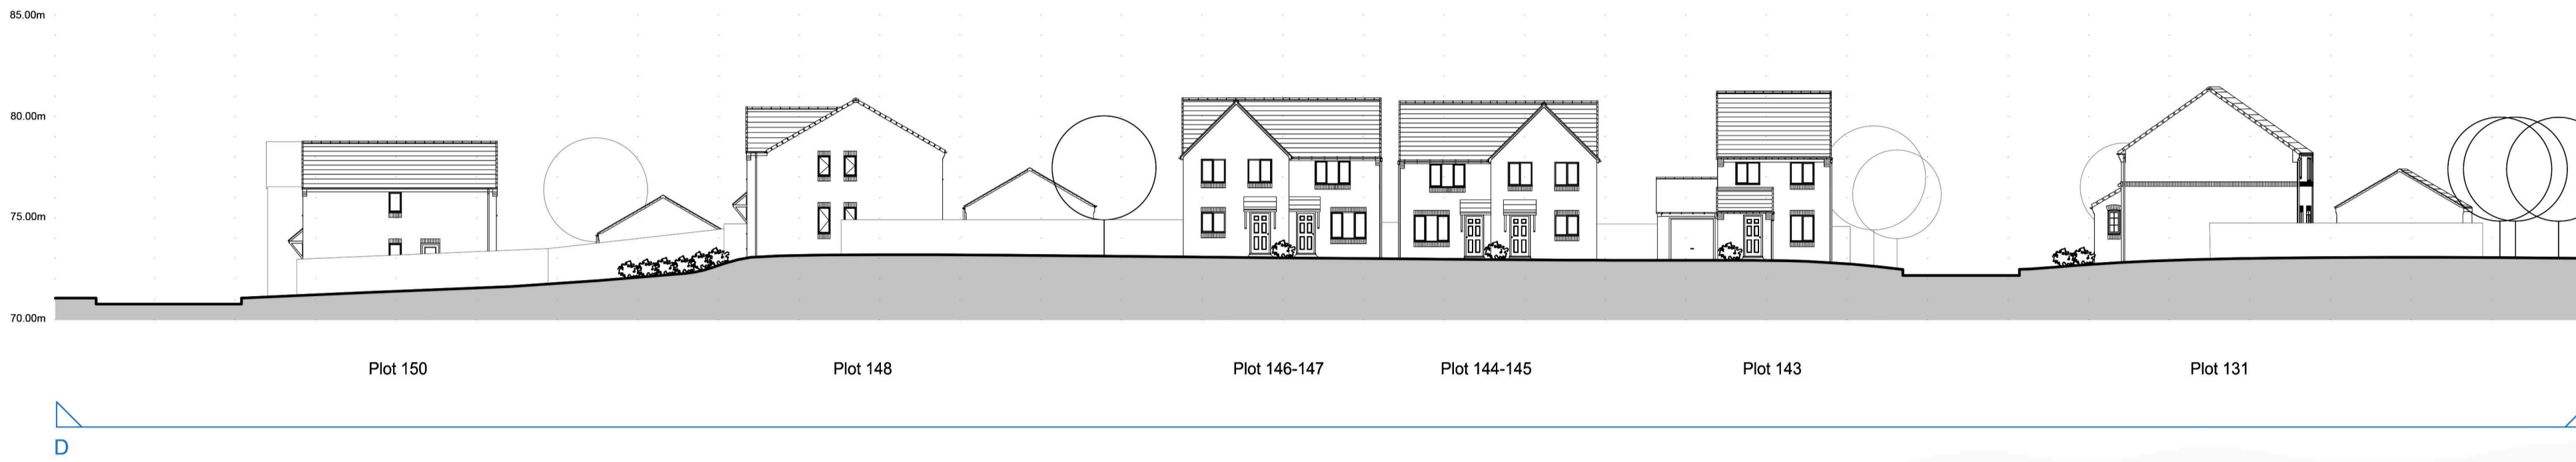

Wakefield Road, Athersley, Smithies, Barnsley

Rev	By	Note	Date

Status	Planning
Sketch	Planning
Tender	Construction
As Built	

PRA Architecture

55 The Tannery . Lawrence Street . York . YO10 3WH T:01904 653772
 Email@pra-architecture.com W: www.pra-architecture.com

PROJECT	Smithies, Barnsley
TITLE	Proposed Streetscapes C-C D-D
CLIENT	Gleeson
DATE	30.05.22
DRAWING	1225.16
DRAWN	PB
SCALE	1:250@A1
REVISION	-
CHECKED	SH

Do not scale from this drawing except for planning purposes. This drawing and any designs thereon are the copyright of PRA Architecture Ltd.

Proposed Streetscapes C-C D-D

(Subject to Planning)