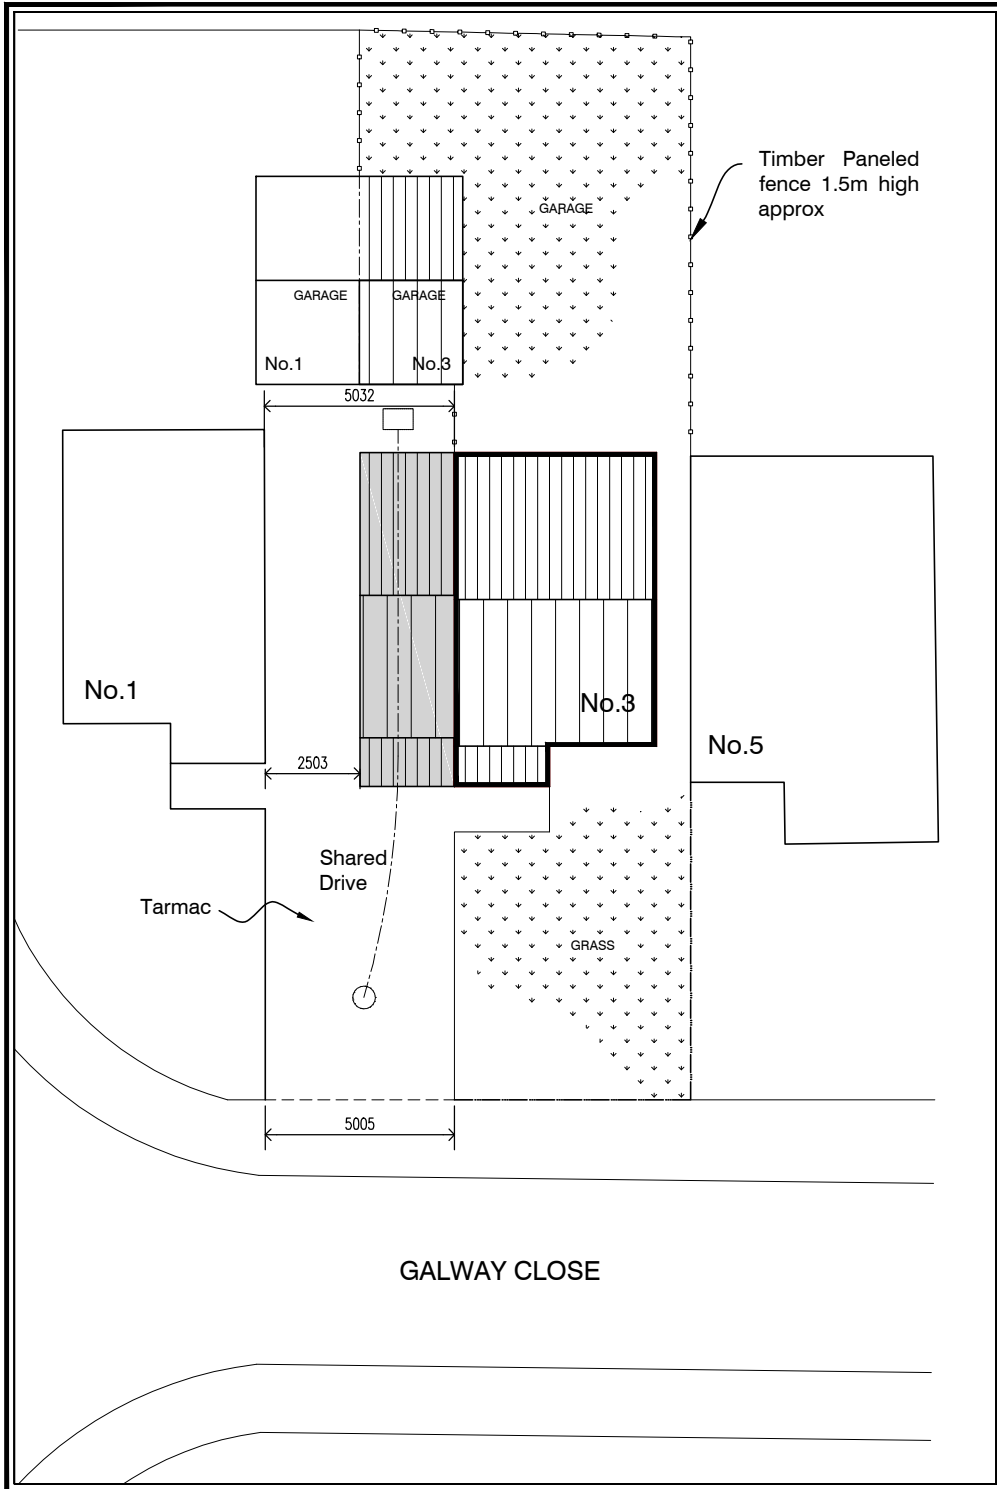

15 Medway Close
Barugh Green
Barnsley
S75 1NY

07762656187
steven@drawit.biz
www.drawit.biz

SITE PLAN
Scale: 1:200

PLANNING

Rev:	Date:	Description:	By:

CLIENT:
Mr P Cawthorne

DWG OF:
Site Location Plan

PROJECT: Proposed two storey side extension

SITE ADDRESS: 3 Galway Close, Royston
Barnsley, S71 4FR

Drawn by: SH	Scale: 1:200	Date: 10/02/2015
Dwg No: 1314	102	rev