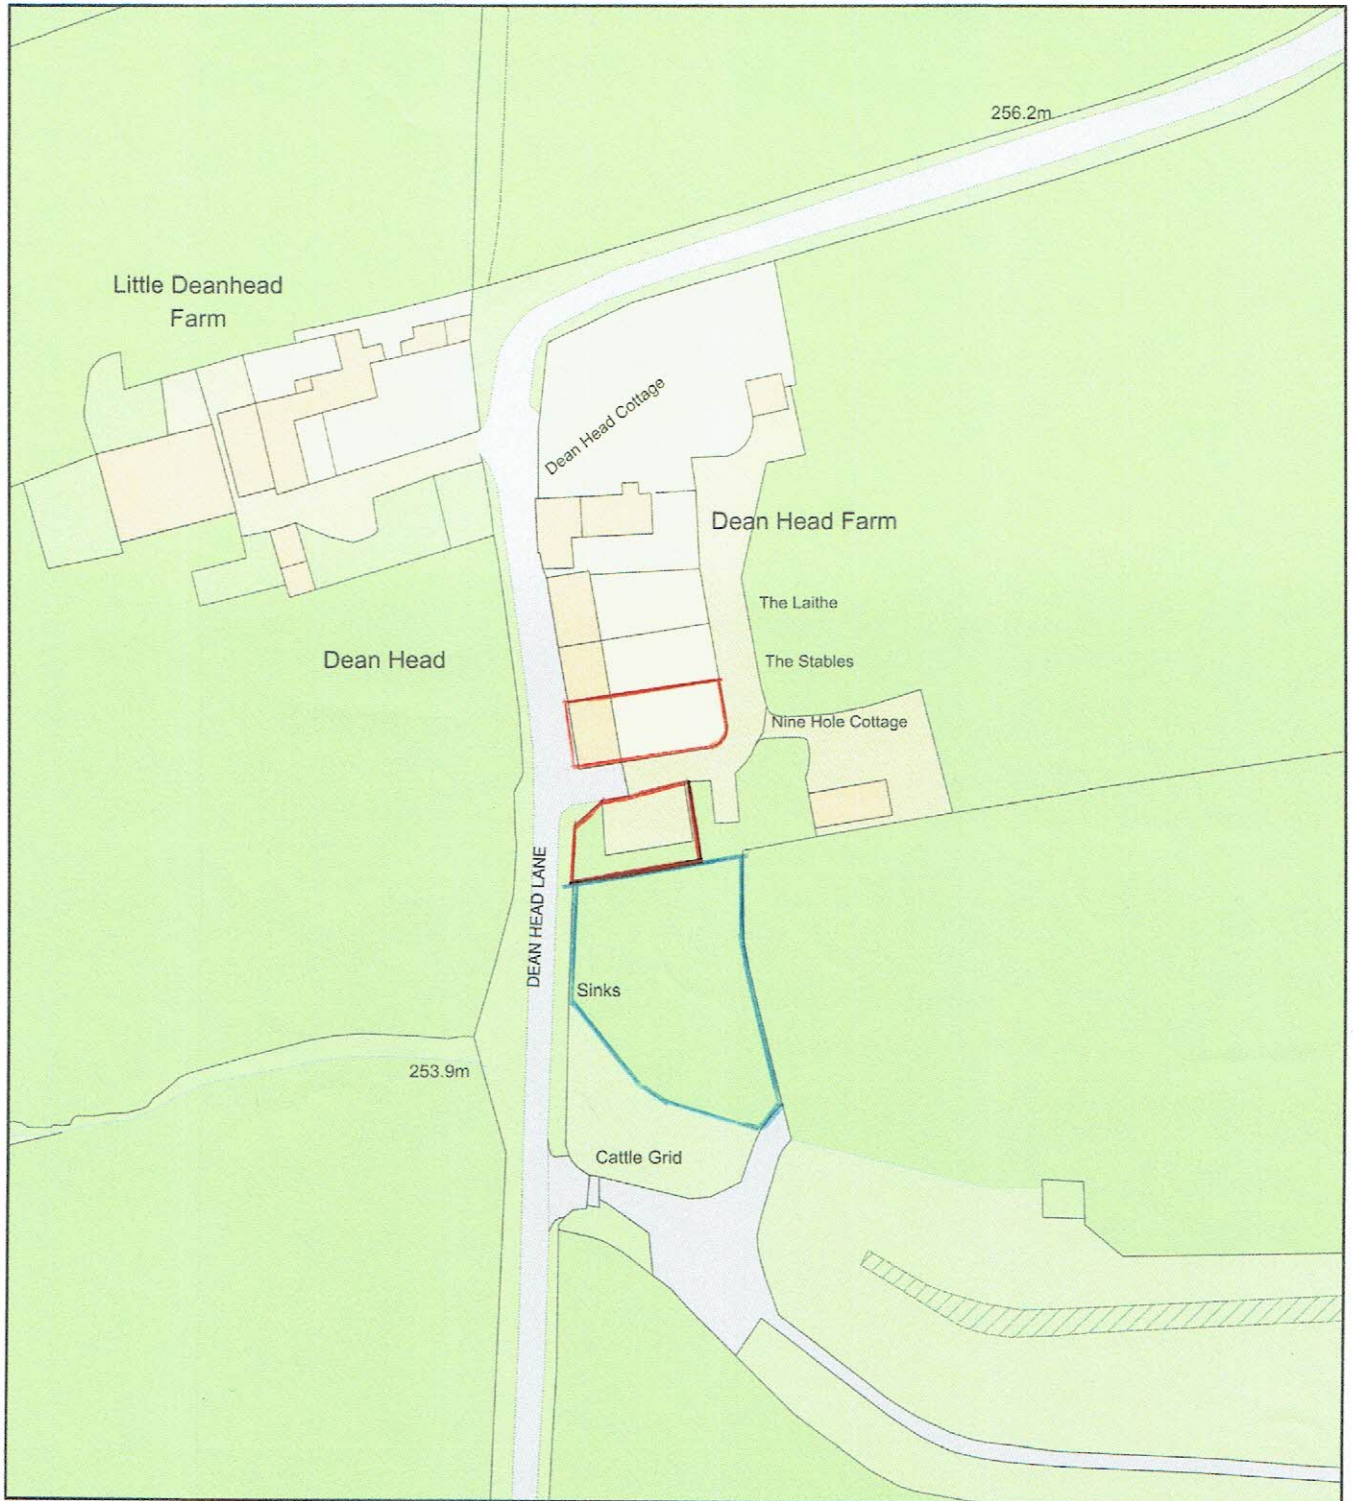

Block Plan - Location Plan

REVISED 30.10.20

Plan Produced for: Mr and Mrs Cottam

Date Produced: 10 Jan 2020

Plan Reference Number: TQRQM20010113708963

Scale: 1:1250 @ A4