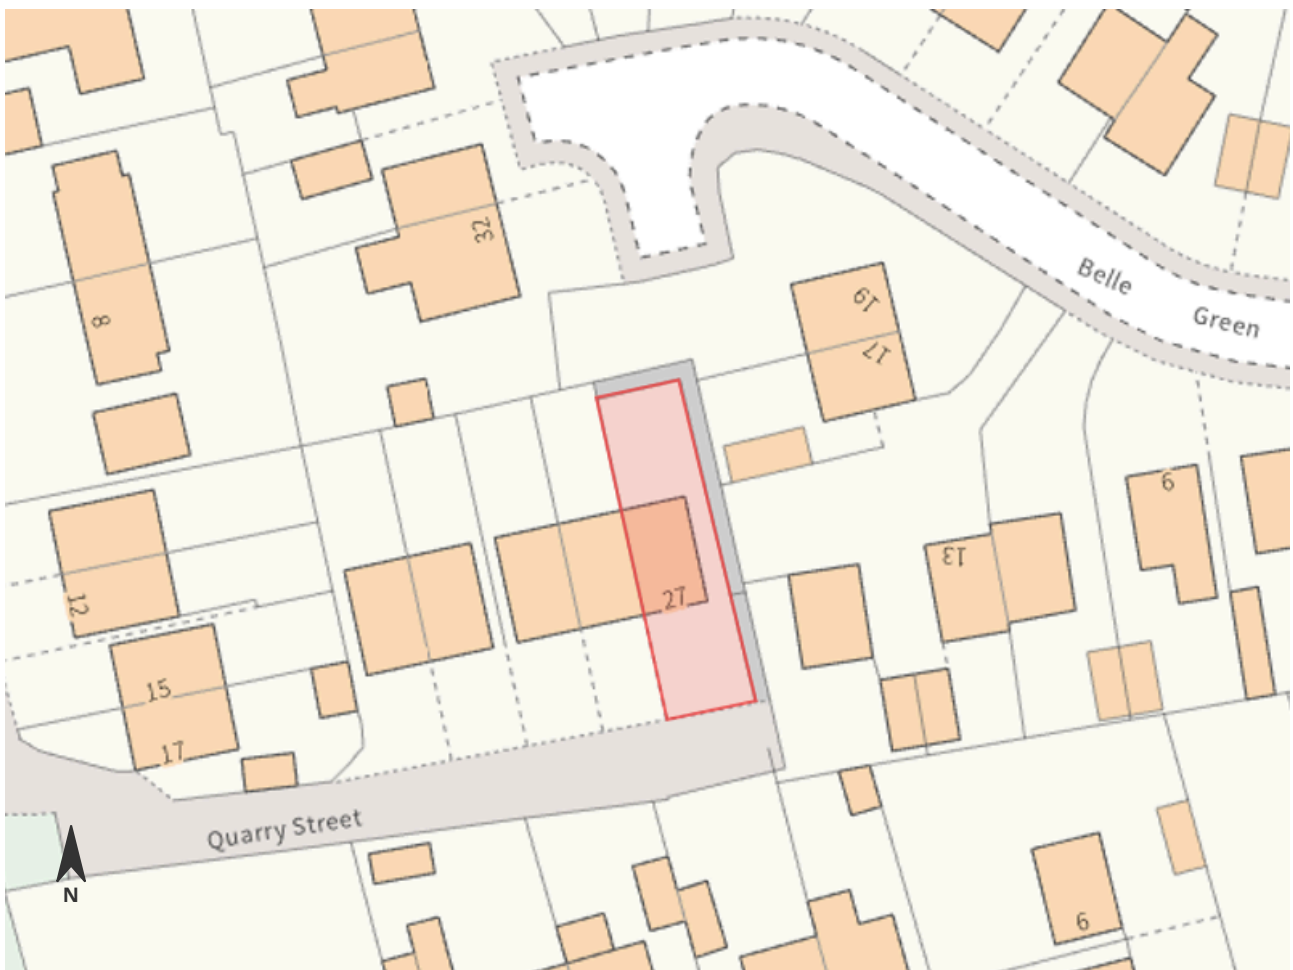

Location Plan

Address: 27 Quarry Street, Cudworth, Barnsley, S72 8LS

Document Reference no.:
#1515

Scale 1:625

© Crown copyright and database rights 2026
Ordnance Survey AC0000872527