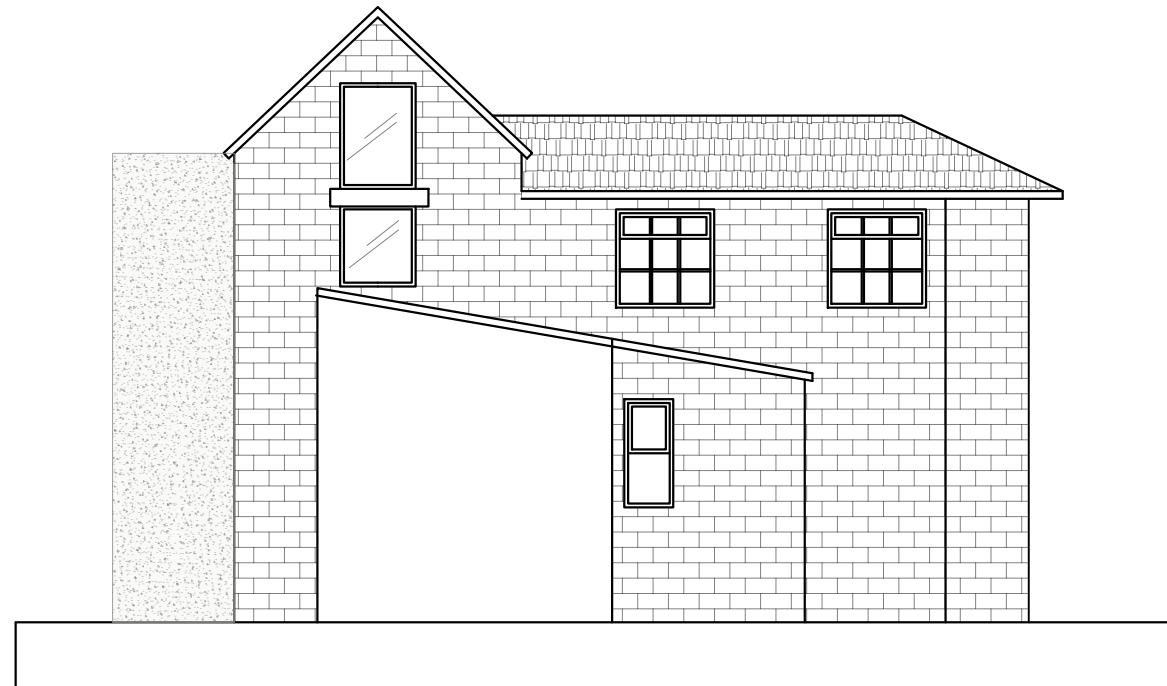

CLIENT  
**ÇETİN TURHAN**

PROJECT  
41B Towngate mapplewell.  
Barnsley. S756AS

DRAWN BY  
M.BURAK TOSUN  
SUNAZ GULER

DATE  
26/09/2023

NOTES

EXISTING FRONT ELEVATION

EXISTING REAR ELEVATION