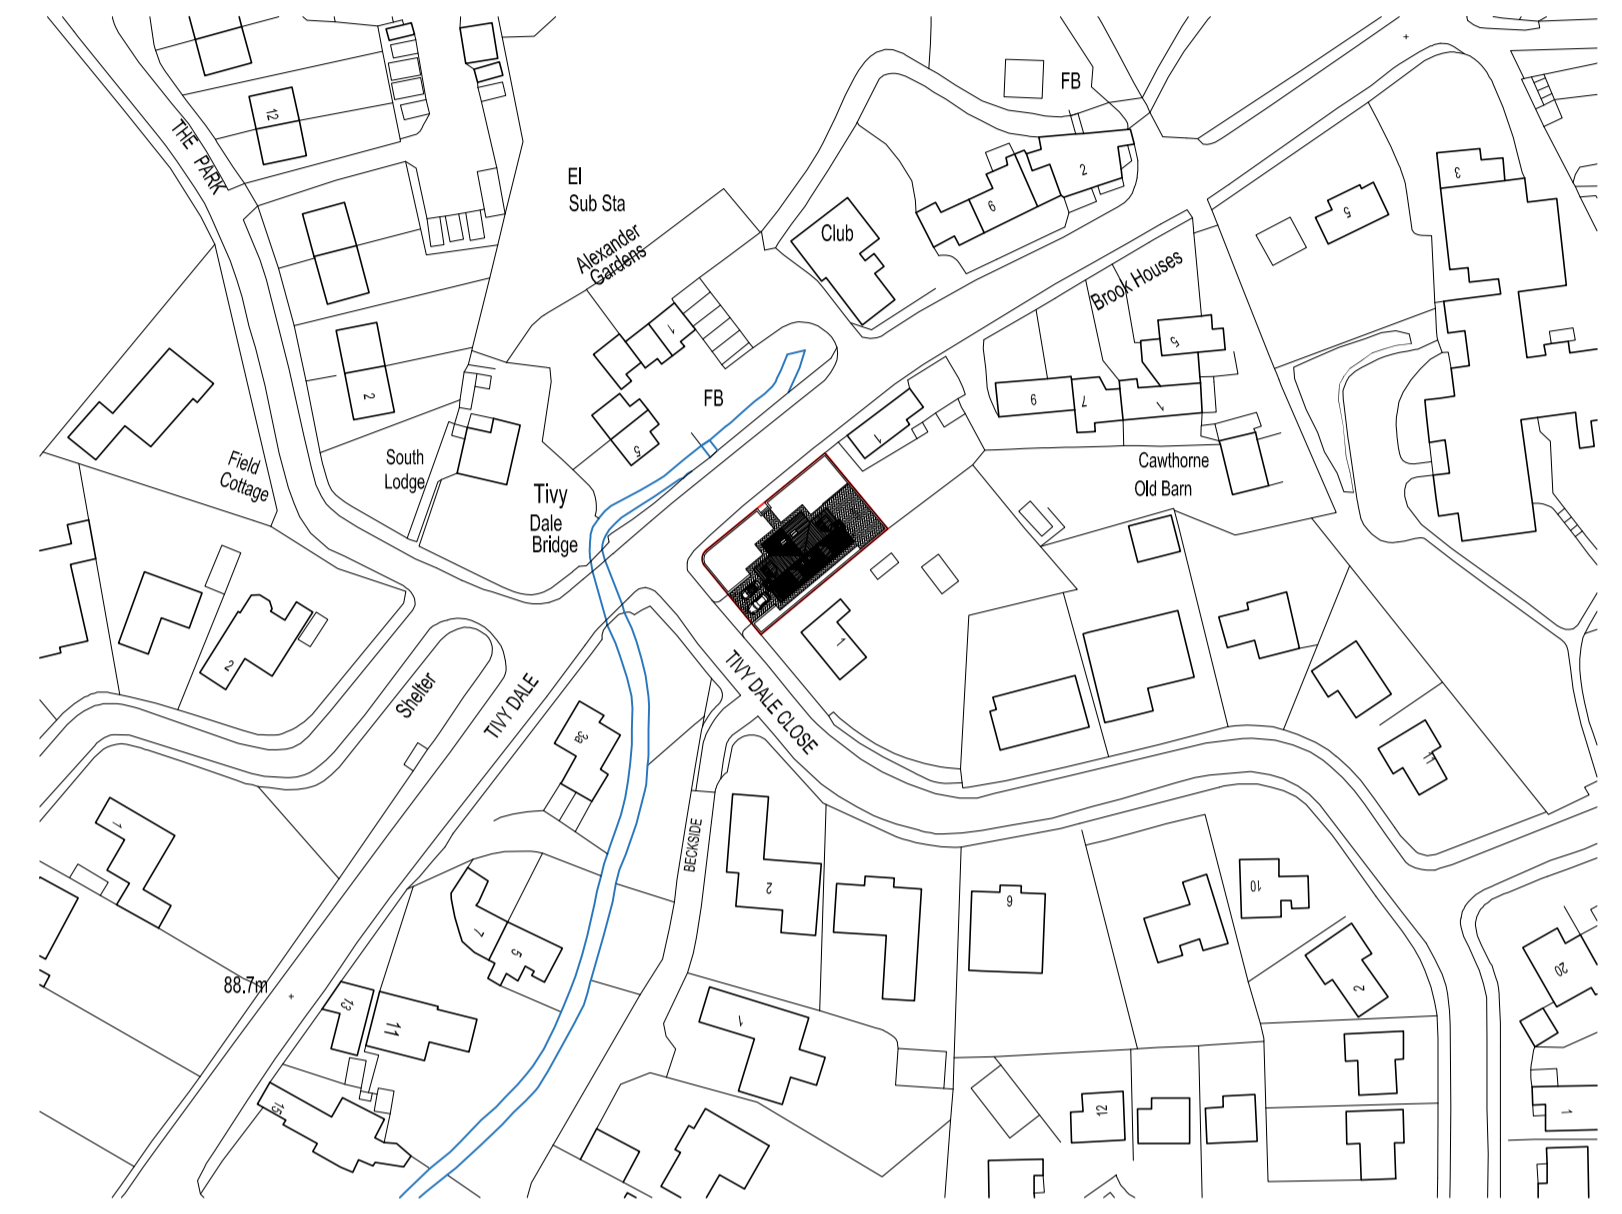

SITE PLAN
SCALE 1:100

LOCATION PLAN
SCALE 1:1250

CODA
Bespoke

Sheffield - Manchester
www.codastudios.co.uk
0114 2794931
hello@codastudios.co.uk

Keptcastle Limited	Client
3 Tivydale	Job
Site and Location Pln	Title

DRAWN	CHECKED	DATE	SCALE	A3 ISSUE:	A1 ISSUE:
EI	AH	SEPT 2017		-	AS SHOWN
REVISION	DRAWING STATUS	DRAWING NUMBER			
A	-	2648-001			

© COPYRIGHT EXISTS ON THE DESIGNS AND INFORMATION SHOWN ON THIS DRAWING
The Contractor must verify all dimensions on site before making shop drawings
or commencing work of any kind. No dimensions to be scaled from this drawing.
Architect to be notified of any discrepancies in dimensions immediately.