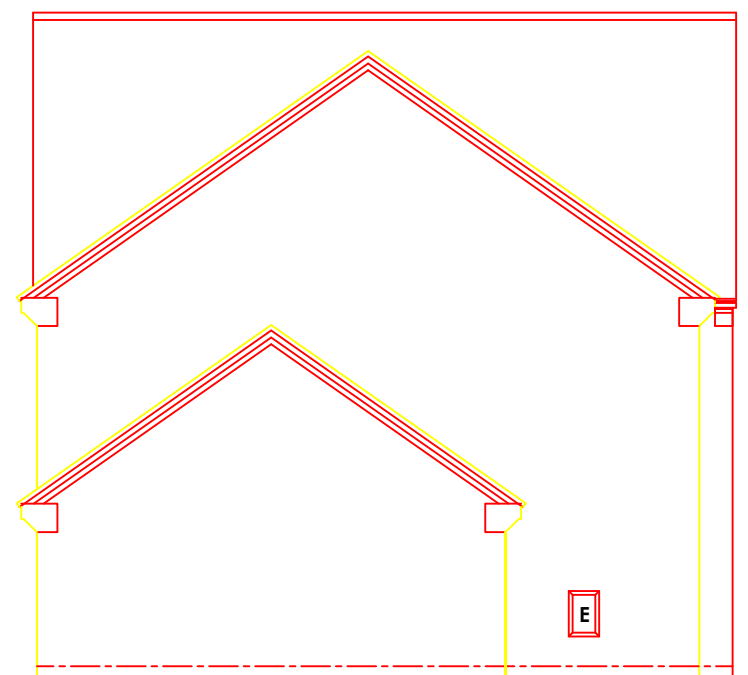

**REAR ELEVATION**

**SIDE ELEVATION**

**SIDE ELEVATION**

**FRONT ELEVATION**

**REV A 11-02-16 GARAGE ADDED**  
 Revision :  
 Scale : 1:50 @A3  
 Date : JAN 2016  
 Drawn by :  
 Project : DEVELOPMENT AT  
 NEWSOME AVE  
 WOMBWELL  
 Title : Type F/H  
 ELEVATIONS  
 Drg No : 15-126-F/H 3 Rev : A