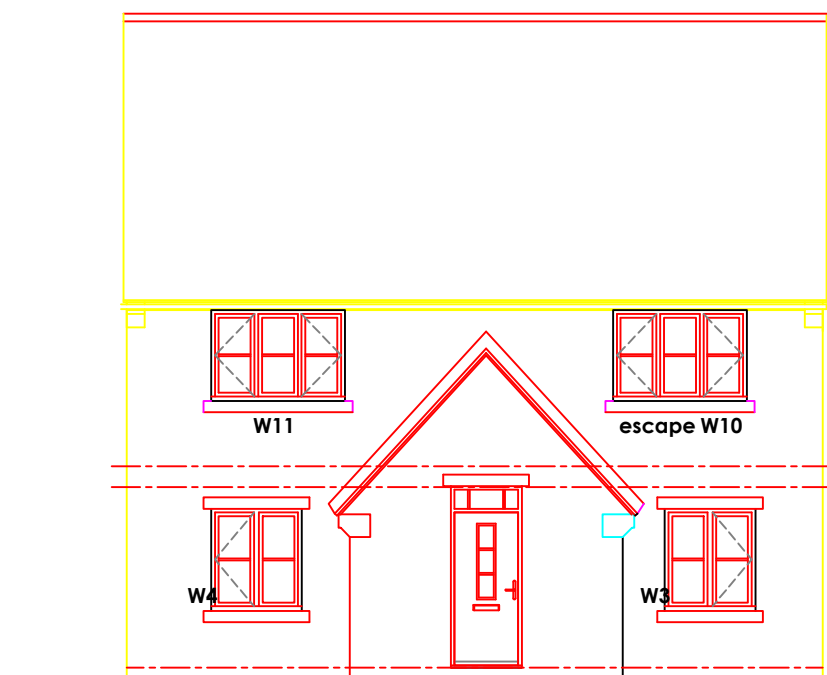

**REAR ELEVATION**

**SIDE ELEVATION**

**SIDE ELEVATION**

**FRONT ELEVATION**

**REV A 11-02-16 GARAGE ADDED**  
 Revision :  
 Scale : 1:50 @A3  
 Date : JAN 2016  
 Drawn by :  
 Project : DEVELOPMENT AT  
 NEWSOME AVE  
 WOMBWELL  
 Title : Type F/H  
 ELEVATIONS  
 Drg No : 15-126-F/H 3 Rev : A