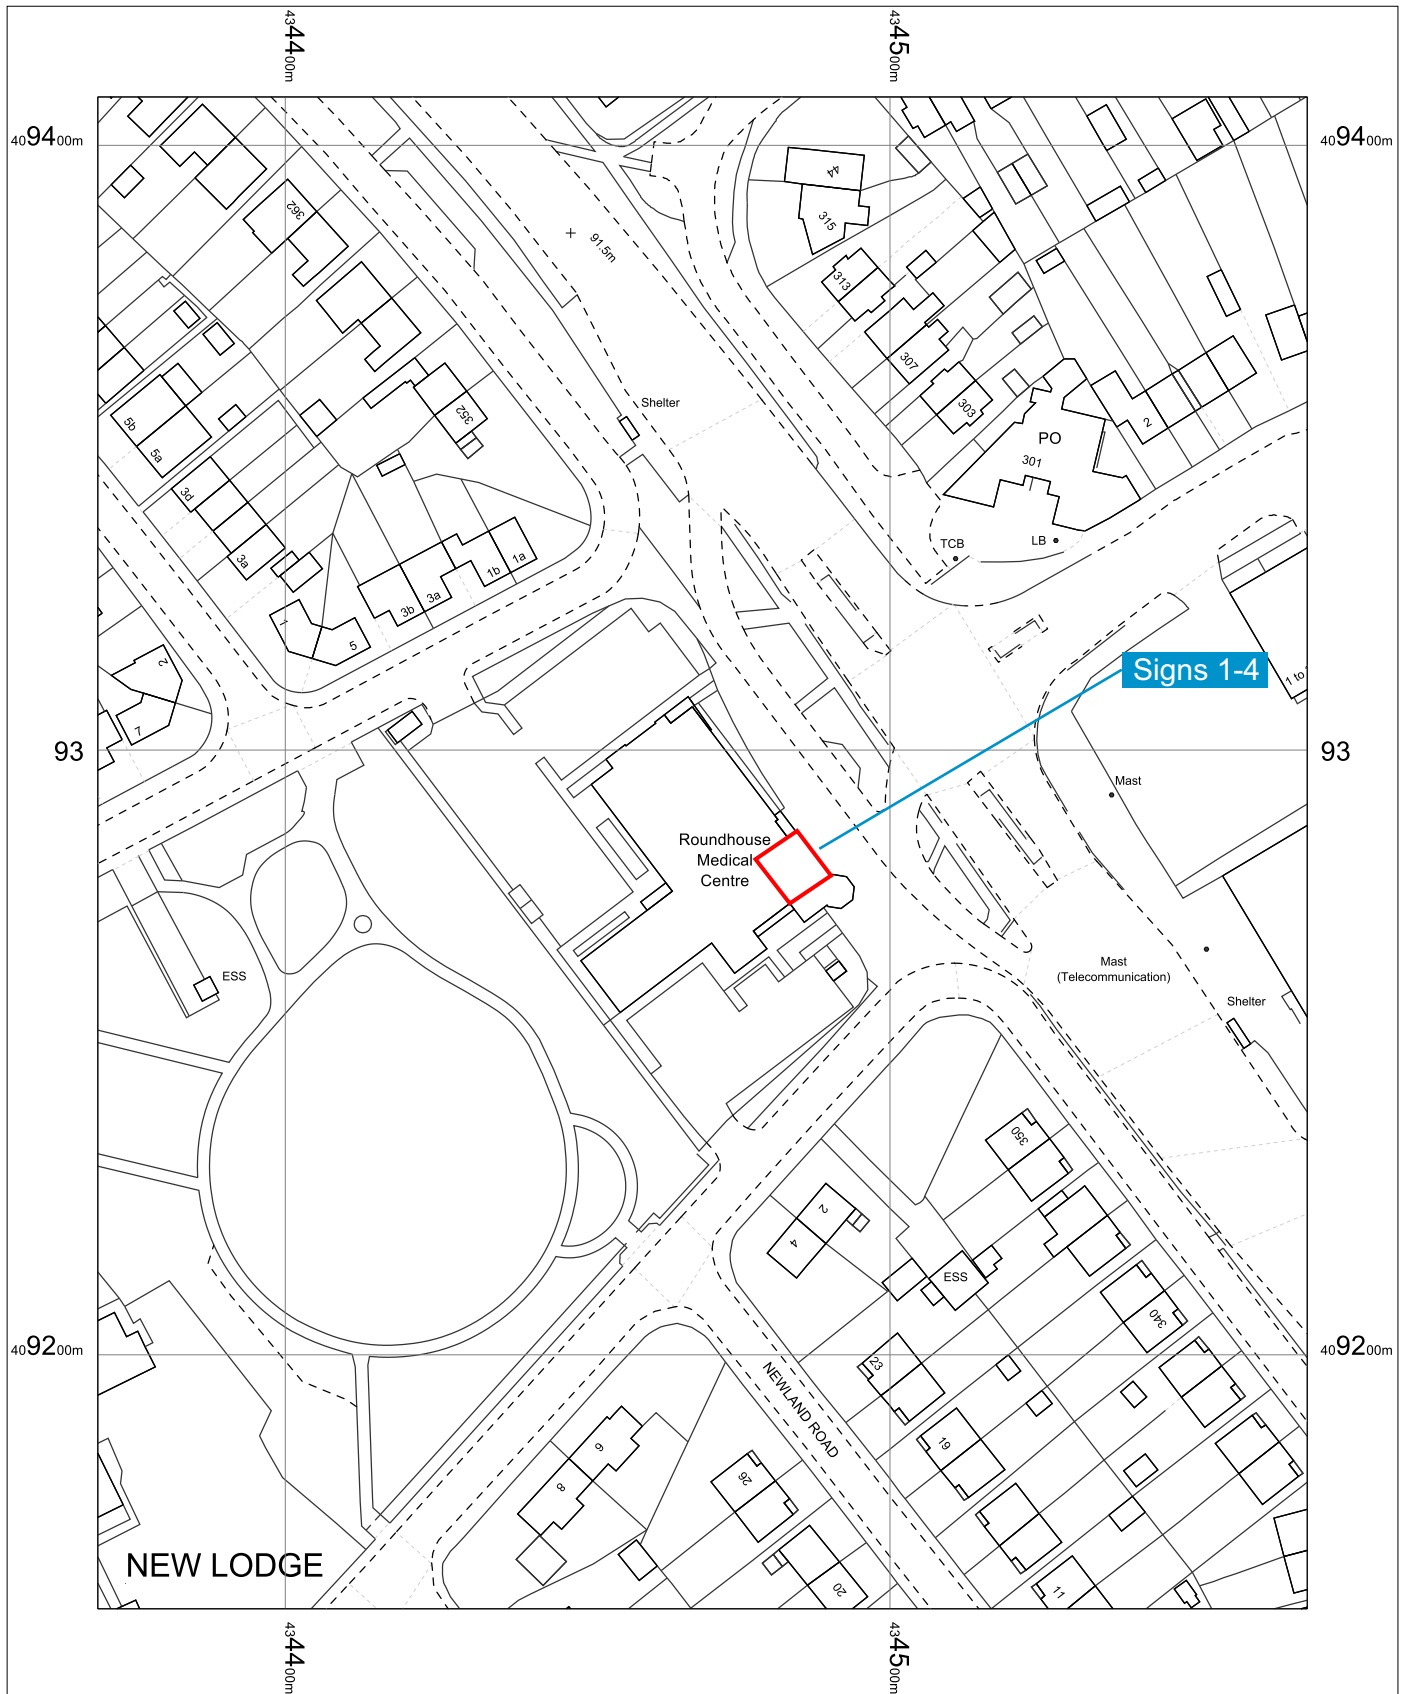

Roundhouse Medical Centre, Wakefield Road, S71 1TH

Well Pharmacy
Roundhouse Medical
Centre
Wakefield Road,
Smithies,
Barnsley,
S71 1TH

OS MasterMap 1250/2500/10000 scale
Thursday, July 2, 2026, ID: LAT-01286125
www.latitudemaps.co.uk

1:1250 scale print at A4, Centre: 434469 E, 409283 N

©Crown Copyright Ordnance Survey. Licence no.
AC0000806982

LATITUDE
MAPPING