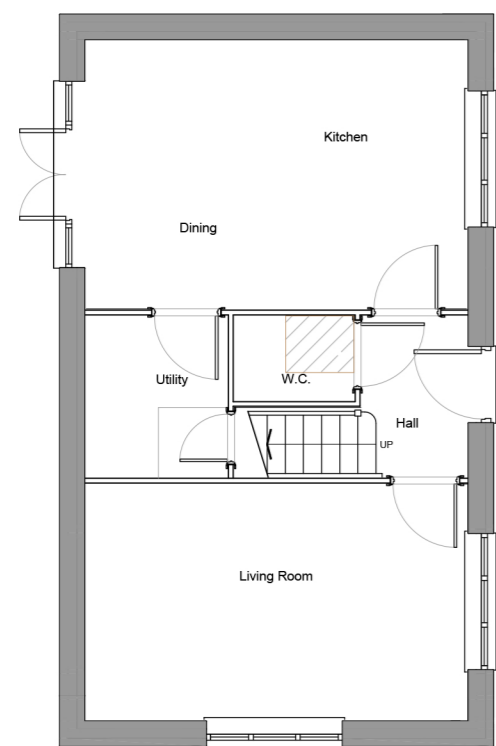

SCALE BAR 1:100 @ A2

BLACKTHORN SPECIAL

Elevation Style - STONE

3 Bed 4 Person
90.7 sq.m / 978 sq.ft

NDSS M4(2) M4(3)

First Floor Plan

Front Elevation

R.H.S. Elevation

Ground Floor Plan

Rear Elevation

L.H.S. Elevation