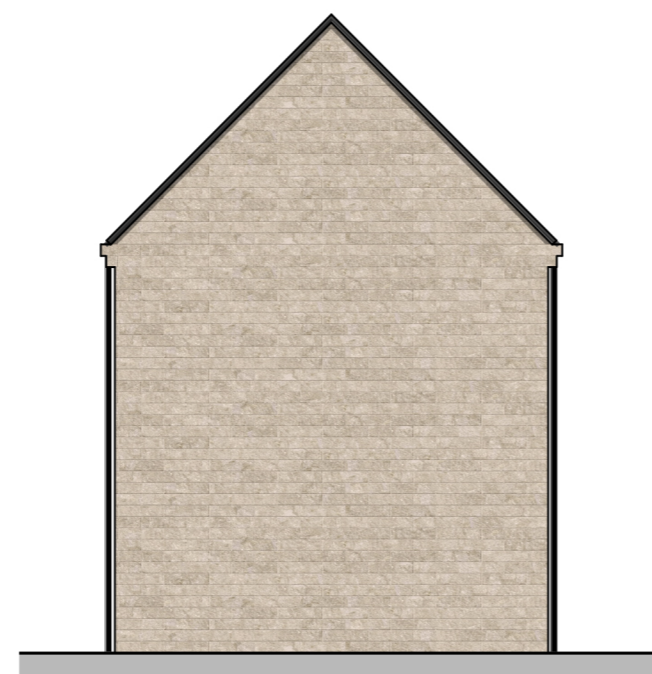

SCALE BAR 1:100 @ A2

BLACKTHORN SPECIAL

Elevation Style - STONE

3 Bed 4 Person
90.7 sq.m / 978 sq.ft

NDSS M4(2) M4(3)

First Floor Plan

Front Elevation

R.H.S. Elevation

Ground Floor Plan

Rear Elevation

L.H.S. Elevation