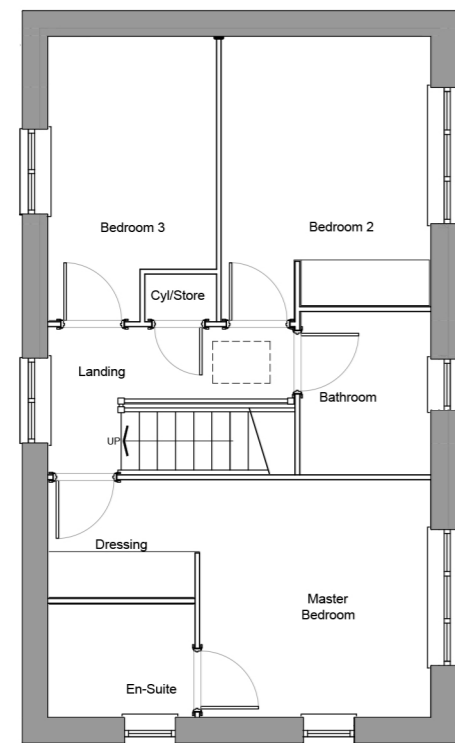

SCALE BAR 1:100 @ A2

BLACKTHORN SPECIAL

Elevation Style - STONE

3 Bed 4 Person
90.7 sq.m / 978 sq.ft

NDSS M4(2) M4(3)

First Floor Plan

Front Elevation

R.H.S. Elevation

Ground Floor Plan

Rear Elevation

L.H.S. Elevation