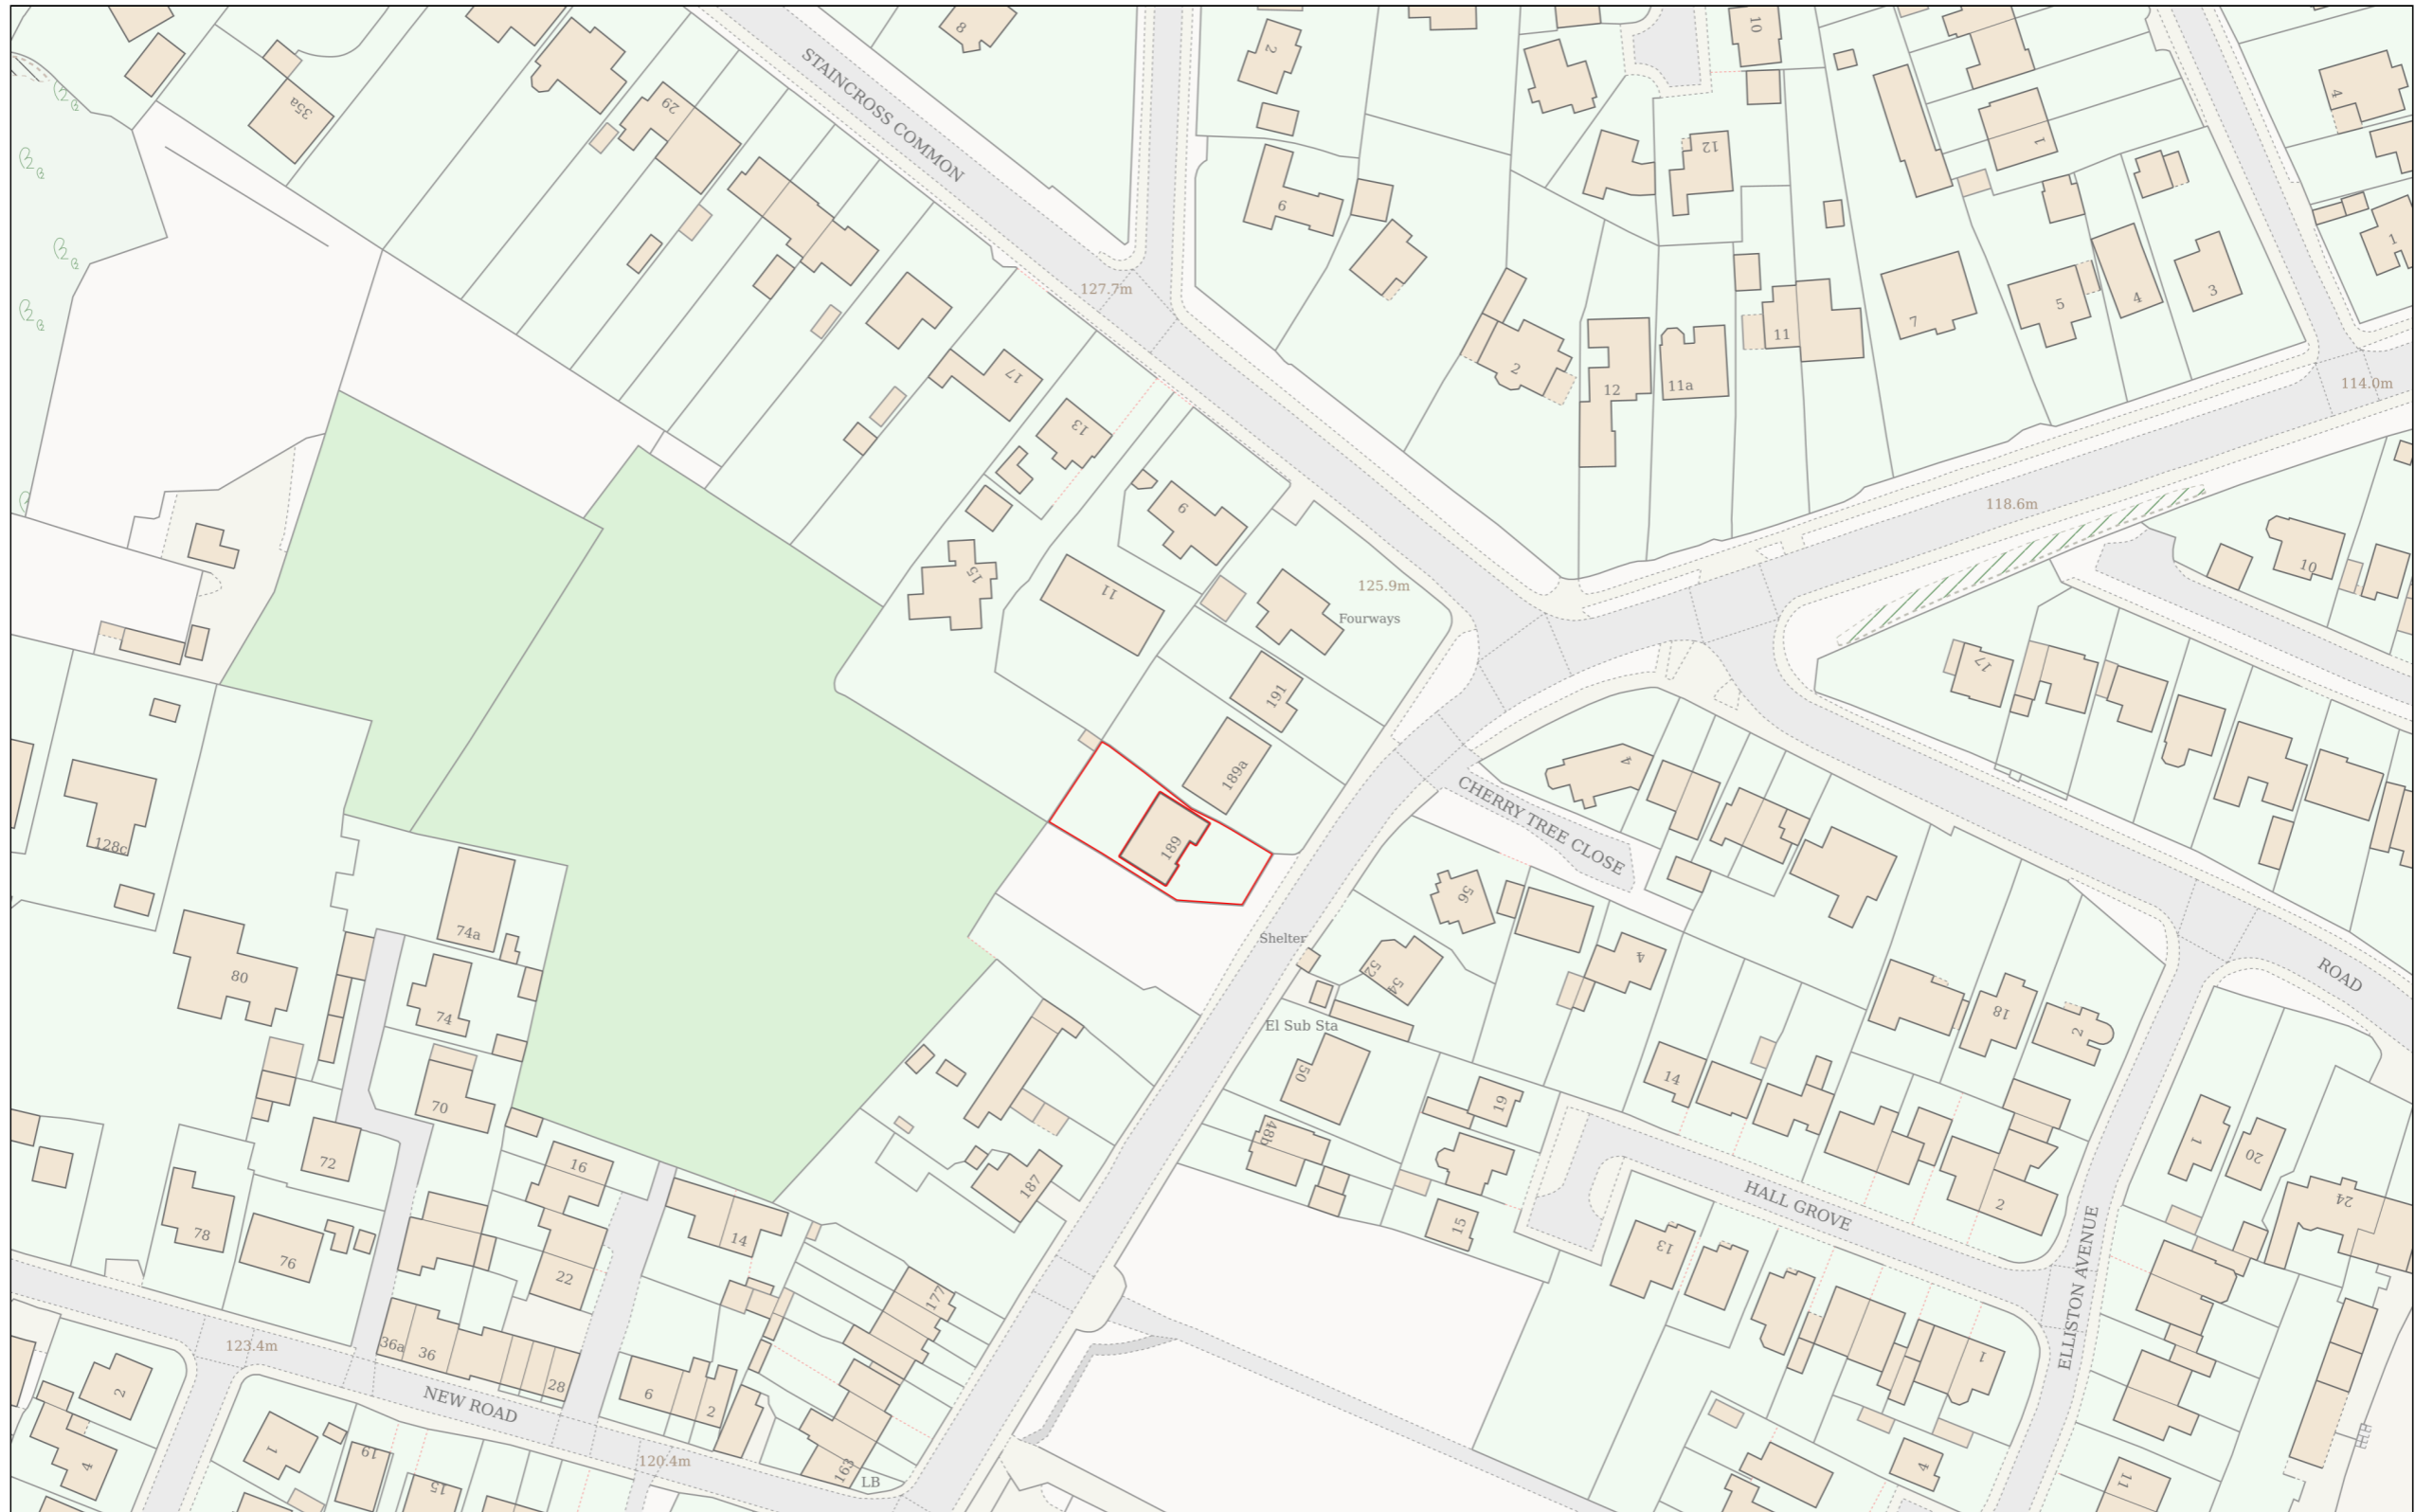

# Location Plan

Site Address: 189, Greenside, Staincross, Barnsley, S75 6AZ

Date Produced: 19-Jan-2026

Scale: 1:1250 @A3

Planning Portal Reference: PP-14632737v1