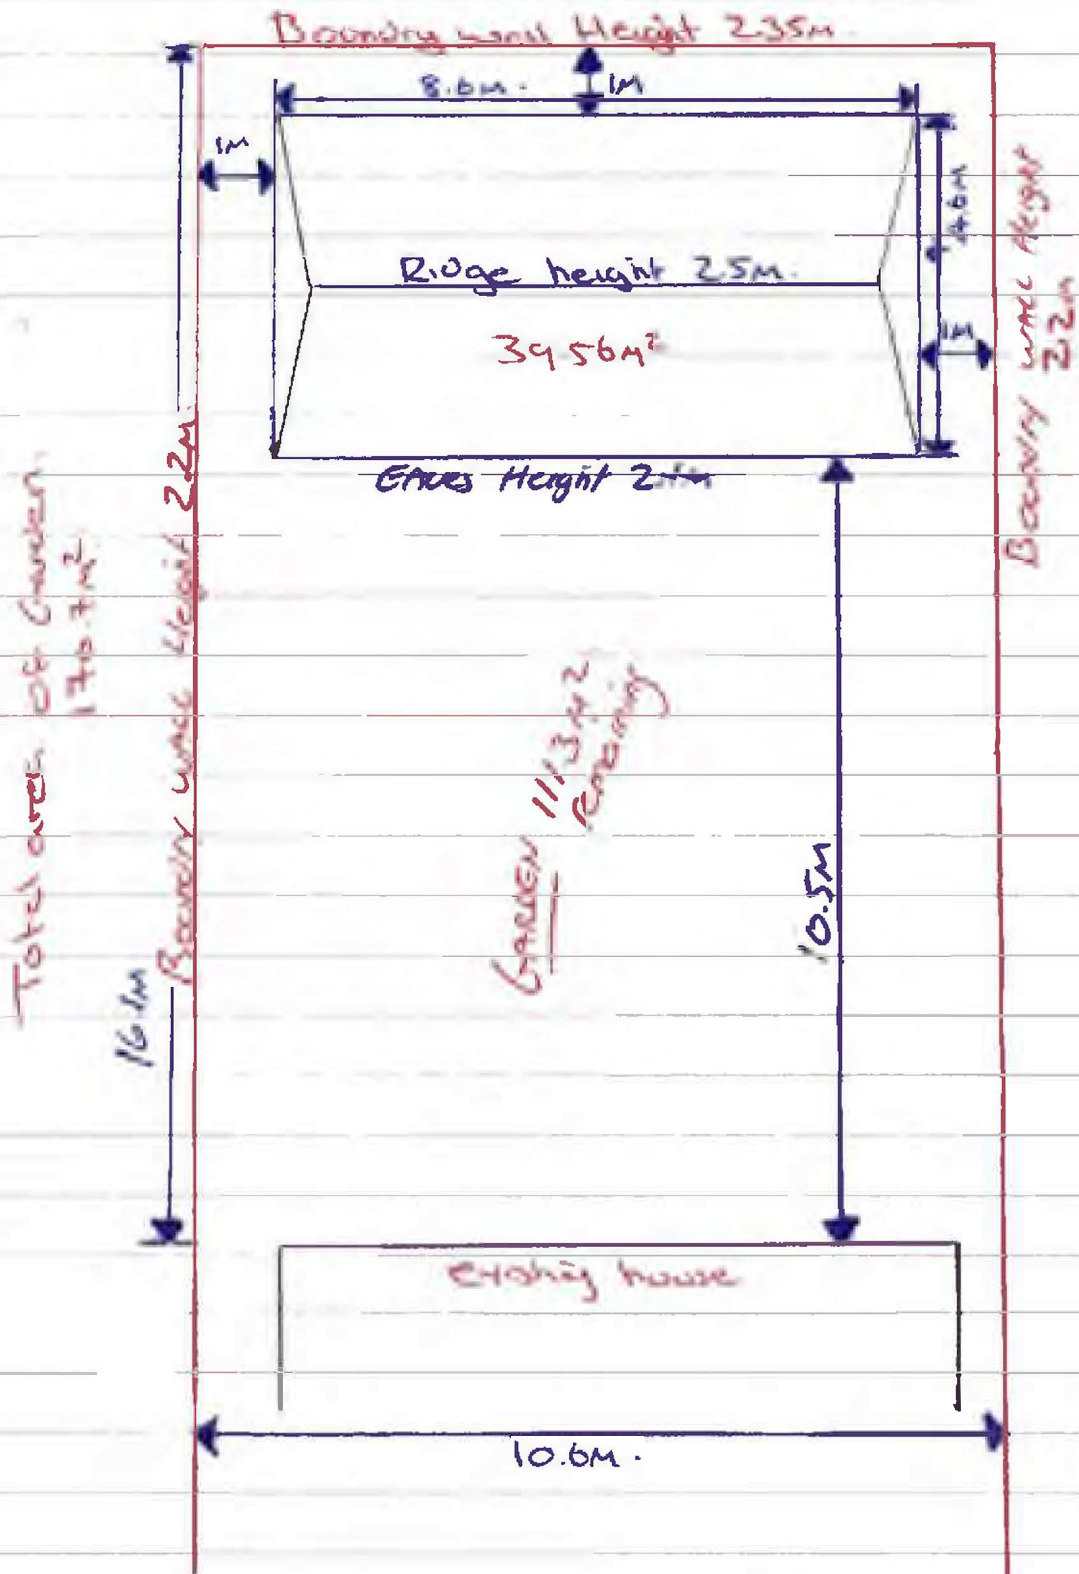

29/01/26

DARRELL GYRE
212 WOMBWALL
CANE
WOMBWALL
573 885

Scale 1:100

PTO
NORTH.