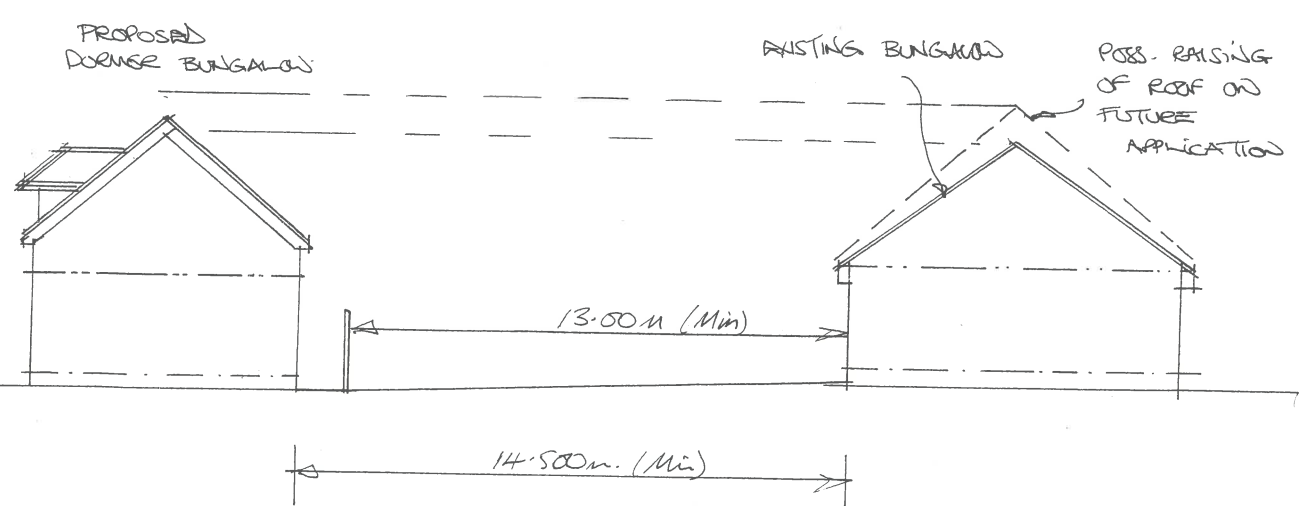

1:100 Layouts

Garry Greetham Associates Ltd
 Residential Design Consultant
 Westwood House
 18 Carr Lane
 Tankersley
 Barnsley S75 3BE
 Tel(01226)746573

CLIENT Mr. & Mrs. C. Hawcroft

TITLE Layouts / Sections
 108 Hawshaw Lane, Hoyland,
 Barnsley. S74 9ES.

DRAWN BY 999

SCALE as shown DATE Mar.08

DRAWING No 661-02 REV

Member of the Chartered Institute of Architectural Technologists

Typical Plot Cross-Section 1:200