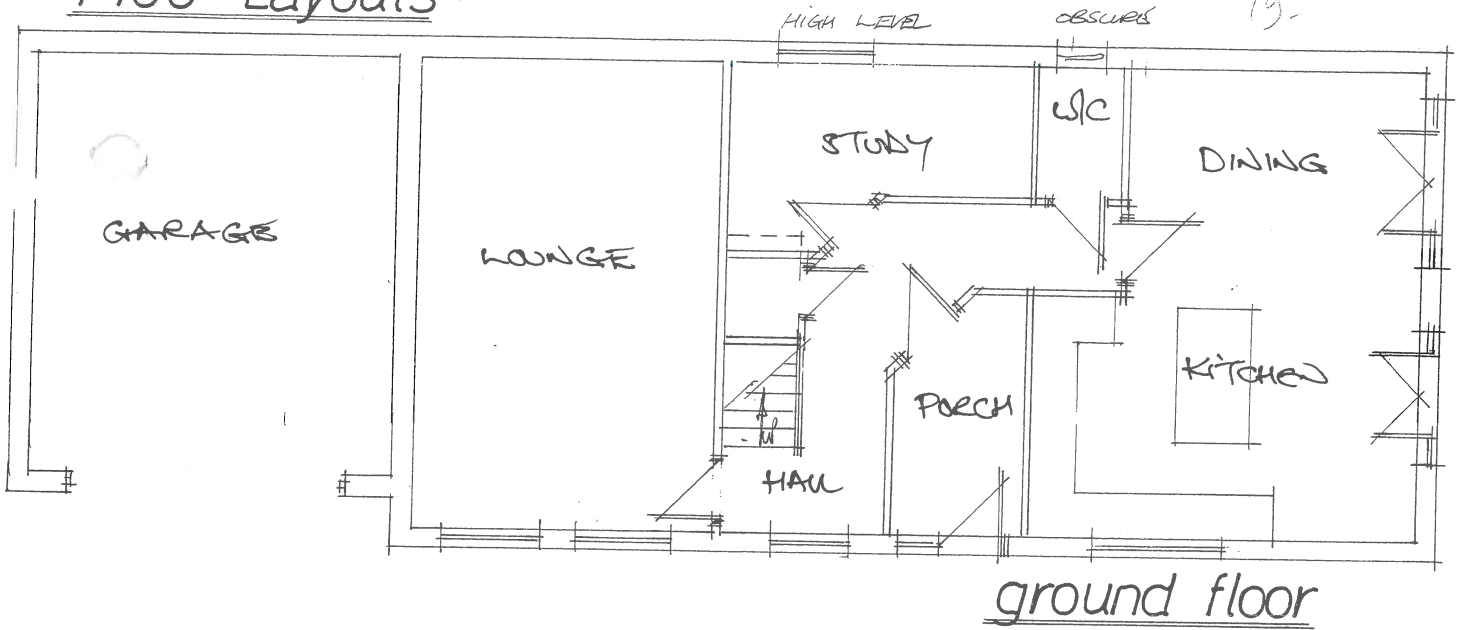

1:100 Layouts

Garry Greetham Associates Ltd
 Residential Design Consultant
 Westwood House
 18 Carr Lane
 Tankersley
 Barnsley S75 3BE
 Tel(01226)746573

CLIENT Mr. & Mrs. C. Hawcroft

TITLE Layouts / Sections
 108 Hawshaw Lane, Hoyland,
 Barnsley. S74 9ES.

DRAWN BY 999

SCALE as shown DATE Mar.08

DRAWING No 661-02 REV

Member of the Chartered Institute of Architectural Technologists

Typical Plot Cross-Section 1:200