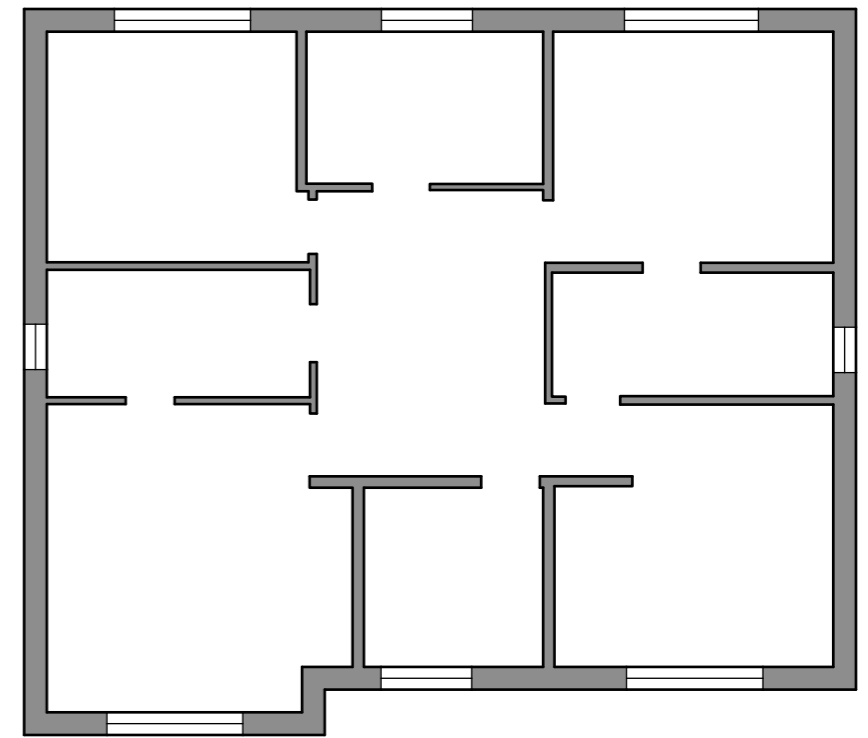

First Floor Plan (no changes)

Scale
1:50
1:100

Mr & Mrs Harper

APOLLO TOWN PLANNING

12A Summerford, Ingbirchworth
Sheffield, S63 7GS

Existing Floor Plans
WH307-30-102