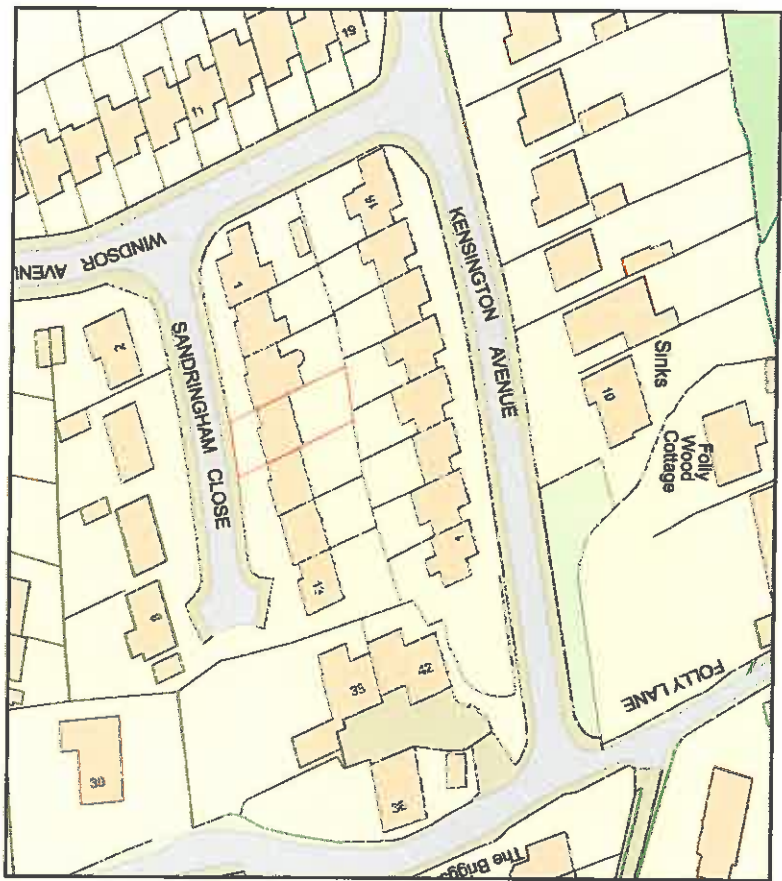

7 Sandringham Close, Thurlstone, Sheffield S36 9RW - Location Plan

Plan Produced for: **Barnsley Council**

Date Produced: 17 Mar 2019

Plan Number/Project ID: TQRQM19076112331894

Scale: 1:1250 @ A4

7 Sandringham Close, Thurstone, Sheffield S36 9RW

Plan Produced for: **Barnsley Council**

Date Produced: 17 Mar 2019

Plan Number/Project ID: TQRQM1907811007839

Scale: 1:1250 @ A4

© Crown copyright. All rights reserved. 2019 Licence number 0100042786

7 Sandringham Close, Thurlstone, Sheffield S36 9RW

Plan Produced for: **Barnsley Council**

Date Produced: 17 Mar 2019

Plan Number/Project ID: TQRQM19076111801195

Scale: 1:200 @ A4