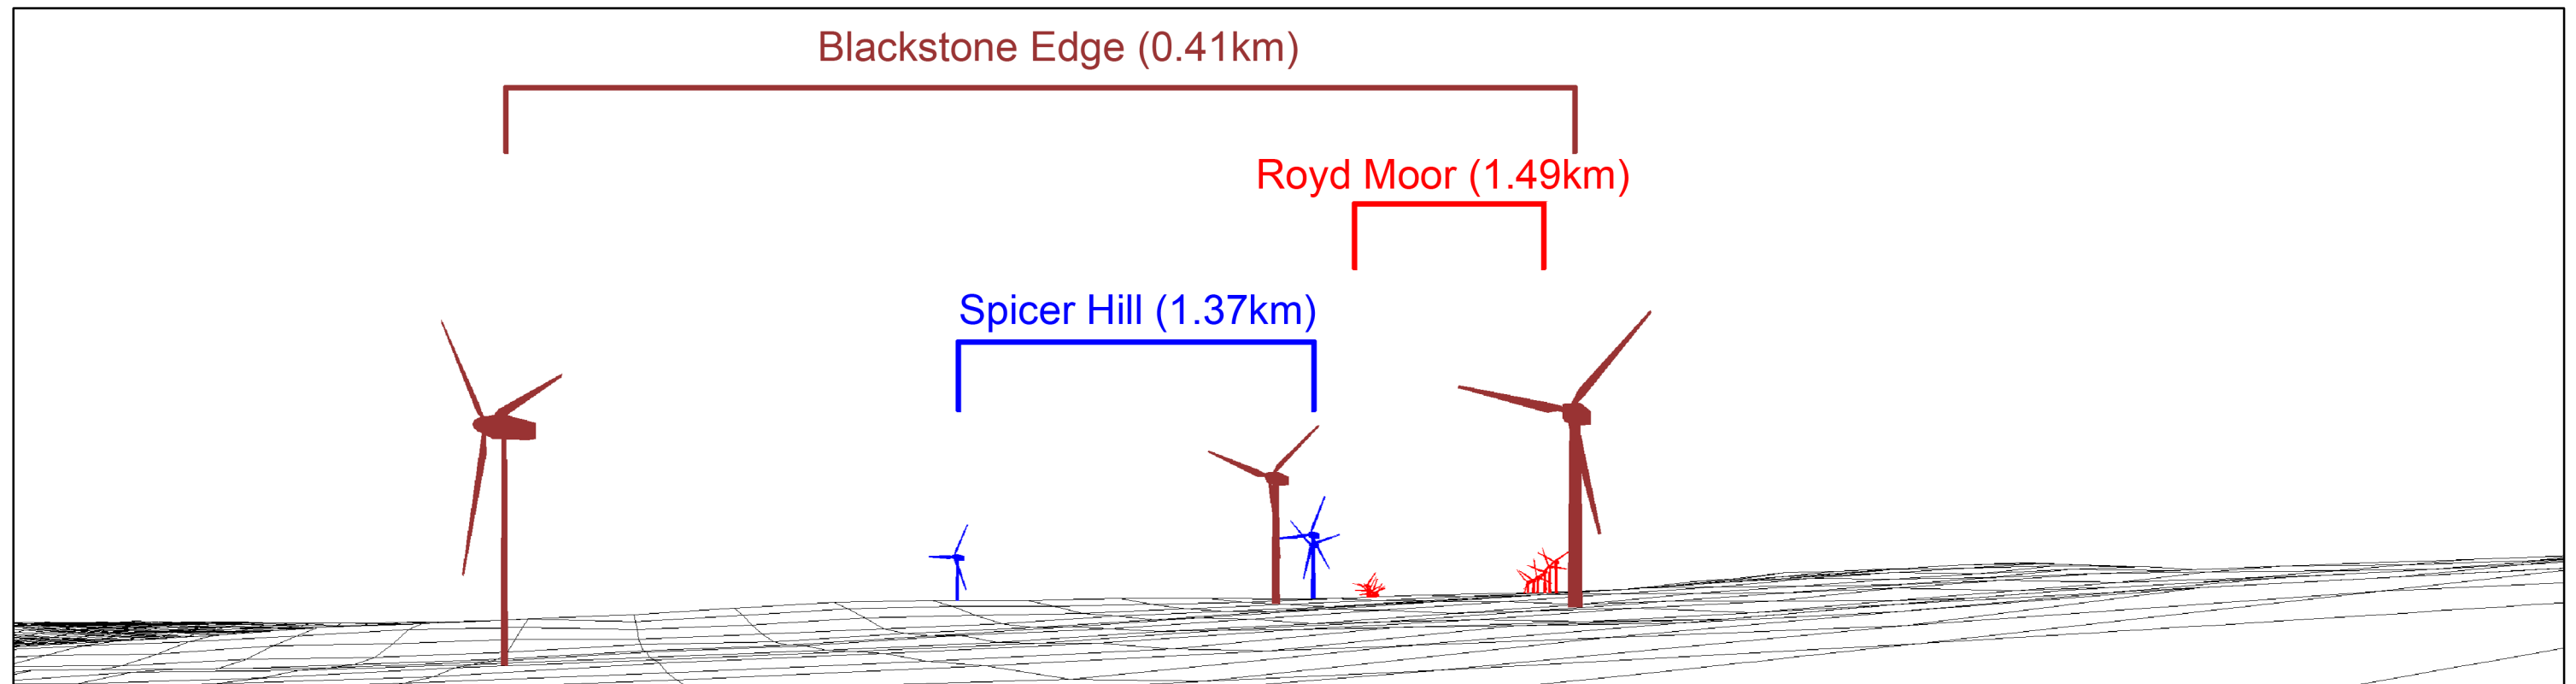

Existing view from viewpoint

Computer generated wireline of proposed development

VP5: Whitley Common
Figure 5.46A

Spicer Hill Wind Farm
Environmental Statement

Viewpoint Location:	419095mE 405494mN
View Direction:	114 degrees
Camera Elevation:	340m AOD
Distance to Nearest Turbine:	410m
Horizontal Field of View:	90 degrees
Viewing Distance:	30.2 cm