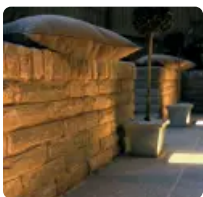

< [Reconstituted Stone Walling](#).

Marshalite[®] Rustic Walling

MARSHALLS MARSHALITE RUSTIC WALLING IN BUFF.

[↓ Download](#)

Colour BUFF

ASH MULTI

BUFF

MARSHALITE® RUSTIC WALLING 220 X 100 X 65MM

Marshalite® Rustic Walling adds an authentic statement to any garden project. Available in Rustic Buff or Rustic Ash and a choice of two sizes, it is durable and provides a cost-effective alternative to natural stone. Cap with either an **Argent Coping** or a **Saxon Coping** for a perfect finish.