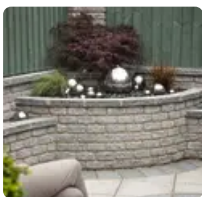

< [Reconstituted Stone Walling](#).

Marshalite[®] Rustic Walling

MARSHALLS MARSHALITE RUSTIC WALLING IN BUFF.

[↓ Download](#)

Colour BUFF

ASH MULTI

BUFF

MARSHALITE® RUSTIC WALLING 220 X 100 X 65MM