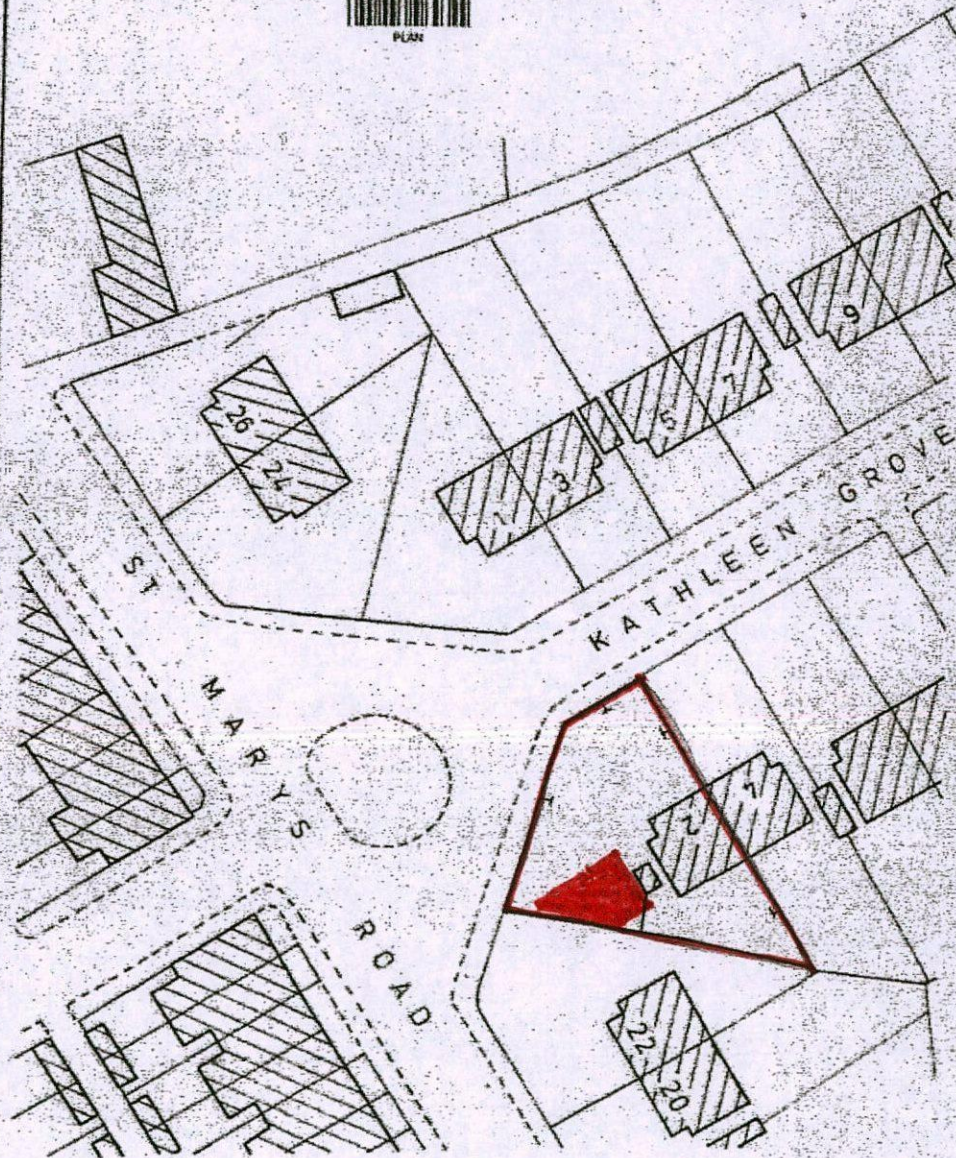

Plan referred to.

GOLDTHORPE

AREA EDGED RED 450 SQ YDS OR THEREABOUTS

SCALE 1:500

M. Metcalfe

AUG 1984