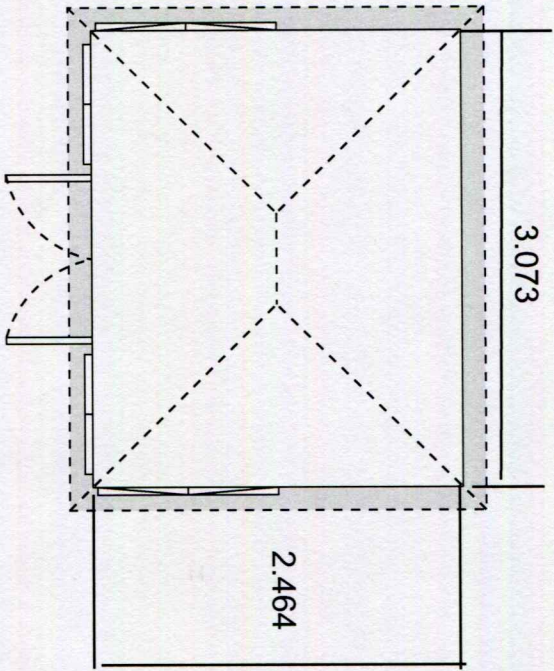

Mrs L Creaser
114 Keresforth Road
Dodworth
S75 3NX

TITLE:

DRAWING REF: Lotic Creaser Ashton 10ft x 8ft
REVISION:

Floor Plan

SCALE: 1:50 @ A4
DATE: OCT 2024
CUSTOMER:
BUILDING: