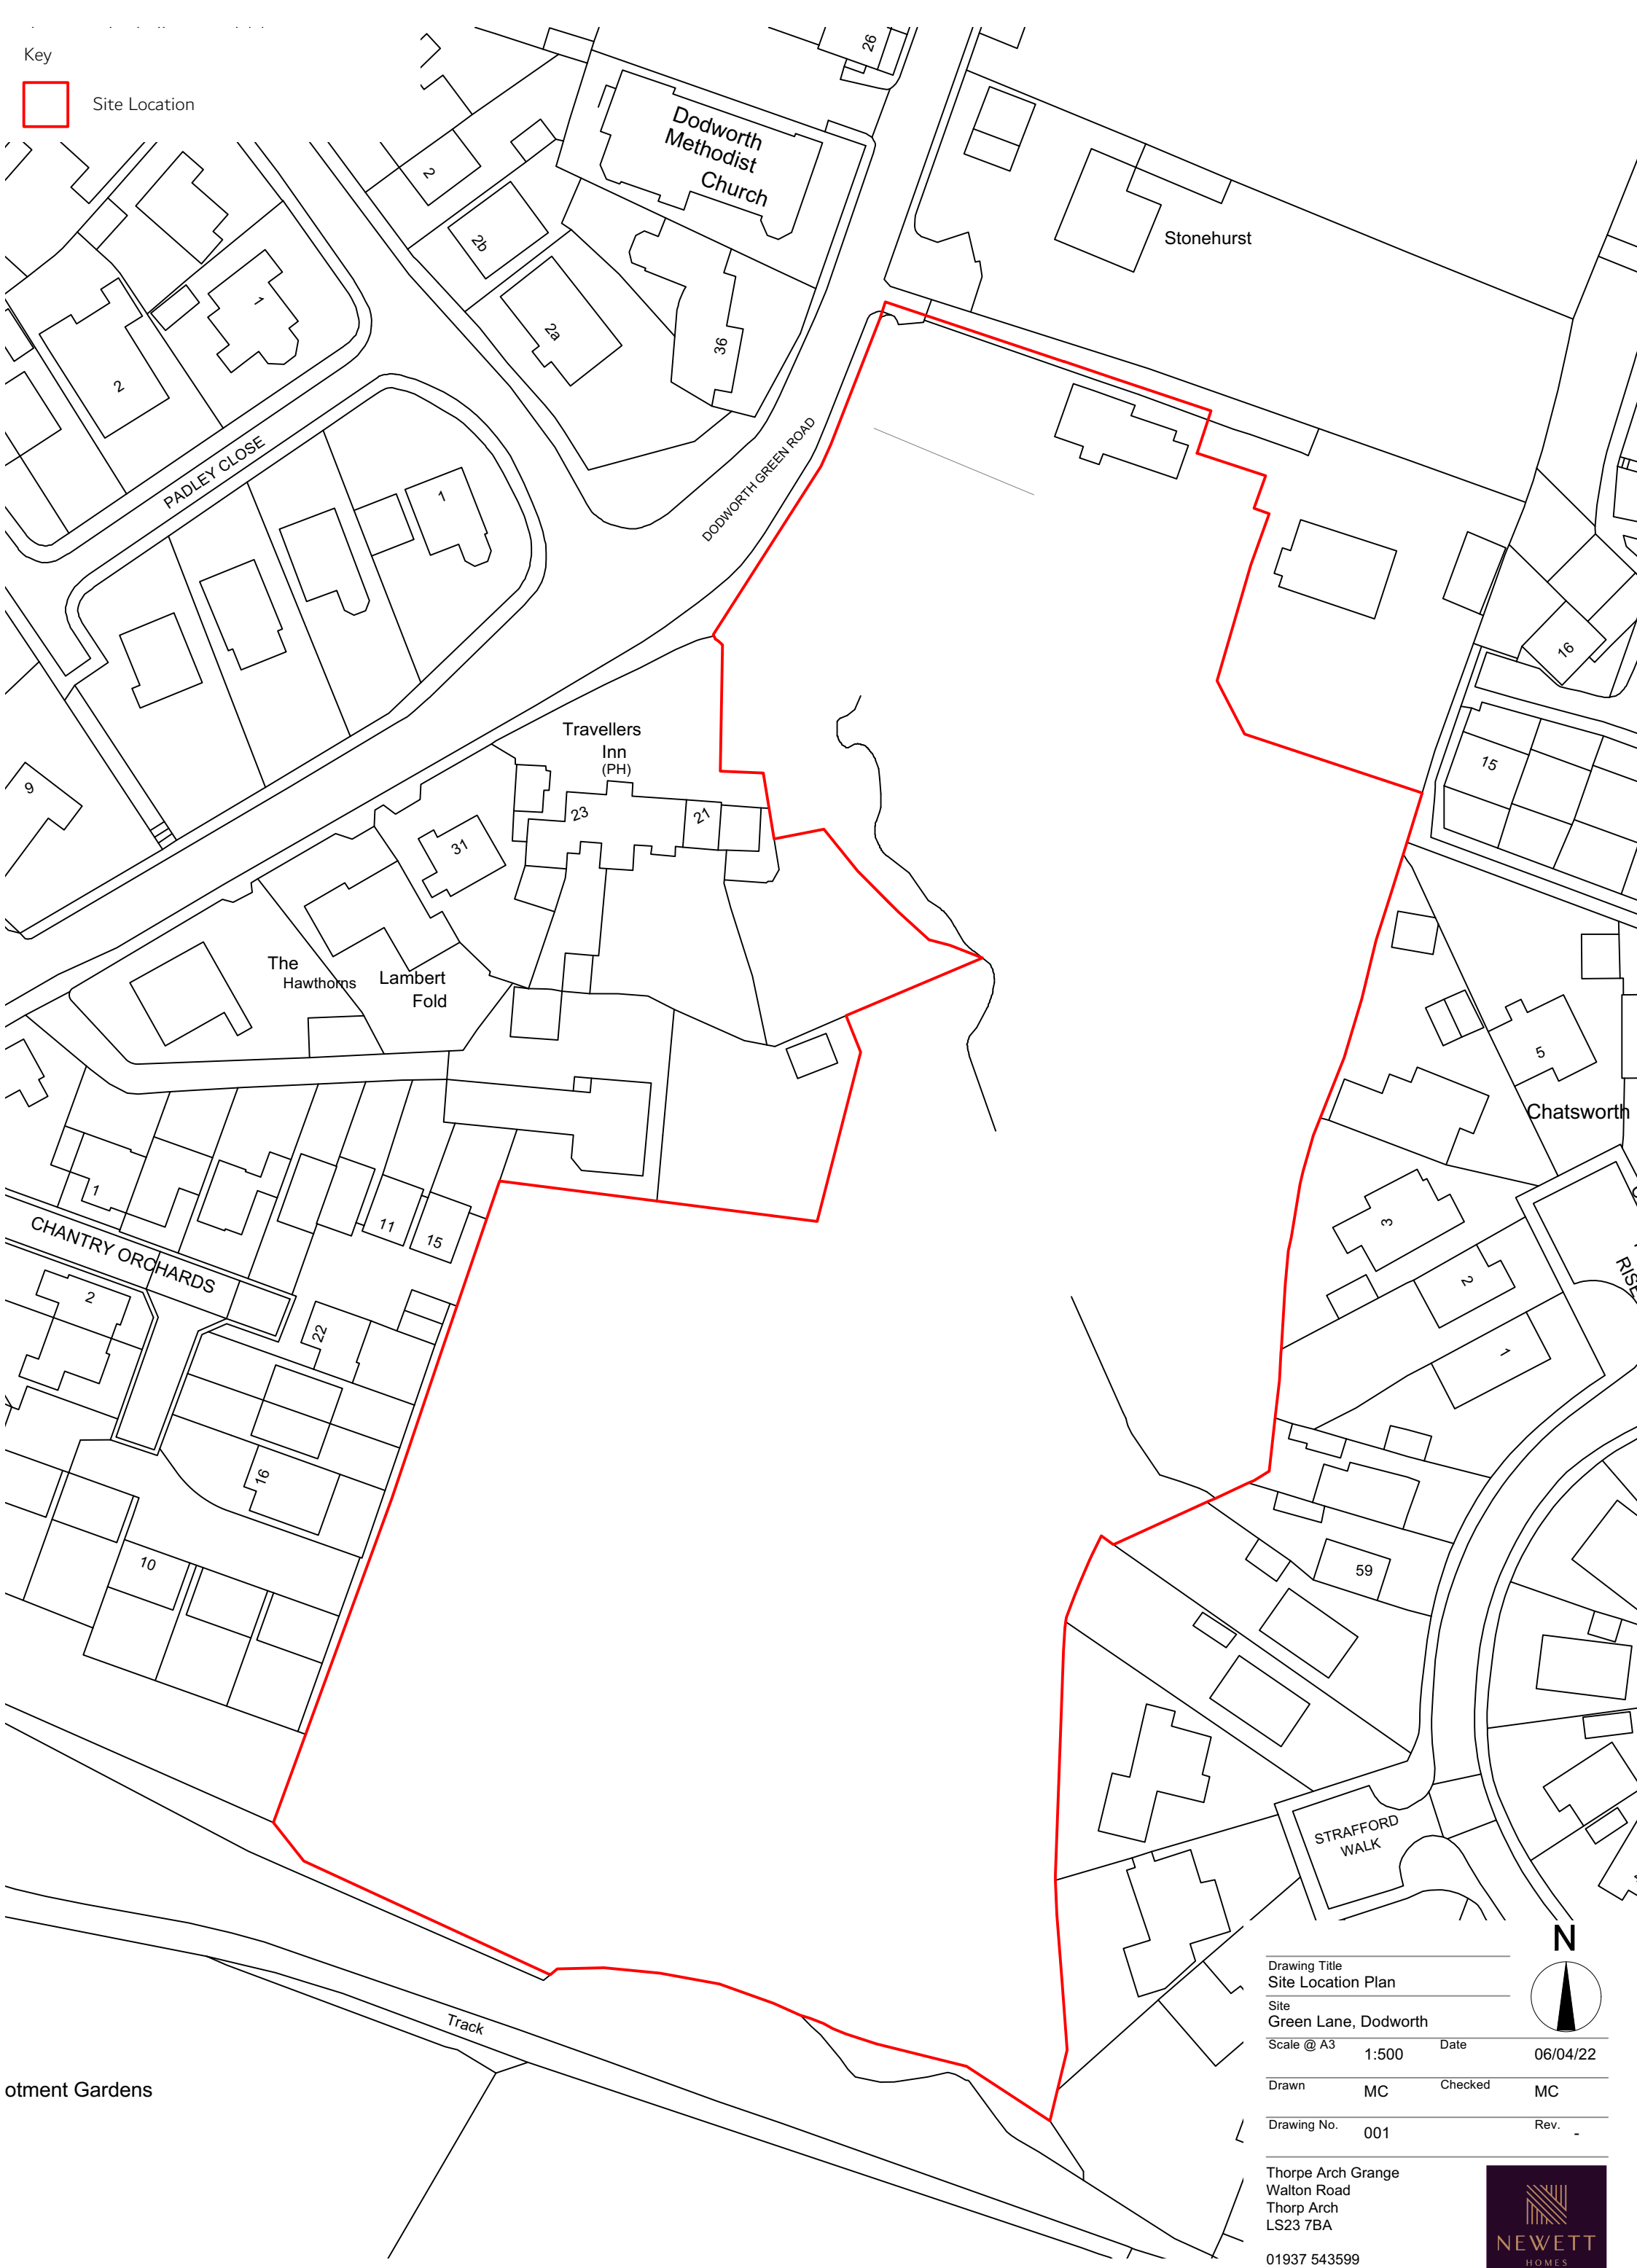

Key
Site Location

Drawing Title Site Location Plan			
Site Green Lane, Dodworth			
Scale @ A3	1:500	Date	06/04/22
Drawn	MC	Checked	MC
Drawing No.	001	Rev.	-

Thorpe Arch Grange
Walton Road
Thorp Arch
LS23 7BA
01937 543599
www.newetthomes.co.uk