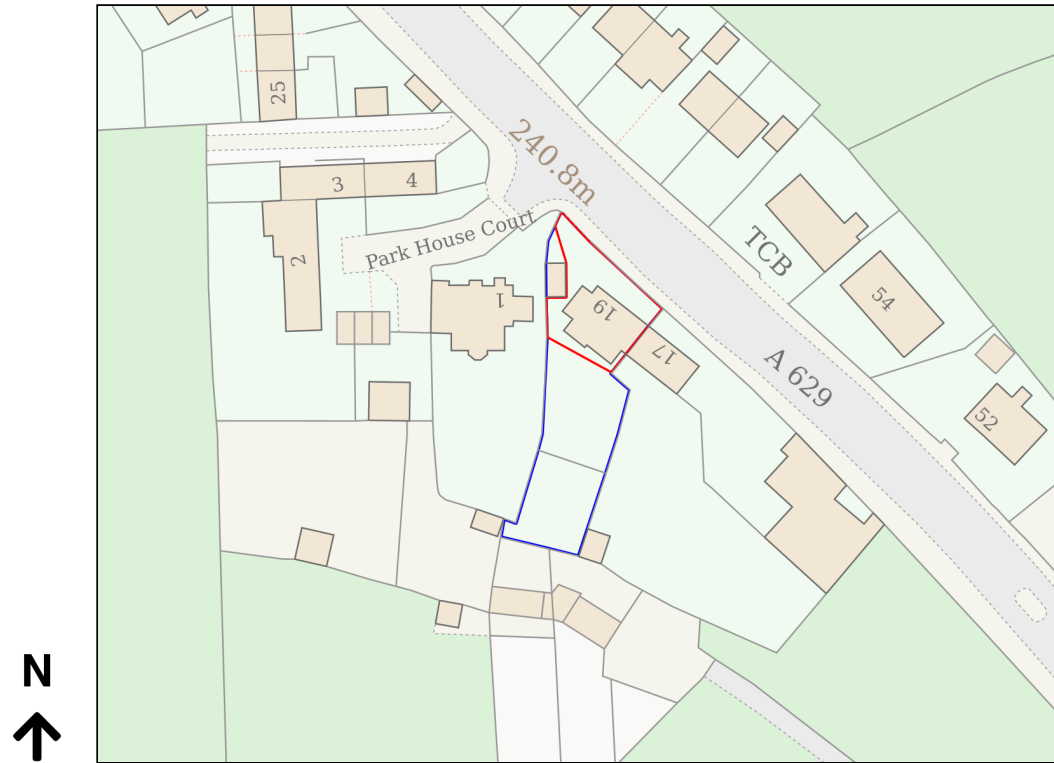

Location Plan

Site Address: 19, Huddersfield Road, Ingbirchworth, Barnsley, S36 7GF

Date Produced: 17-Mar-2026

Scale: 1:1250 @A4

Planning Portal Reference: PP-14782486v1