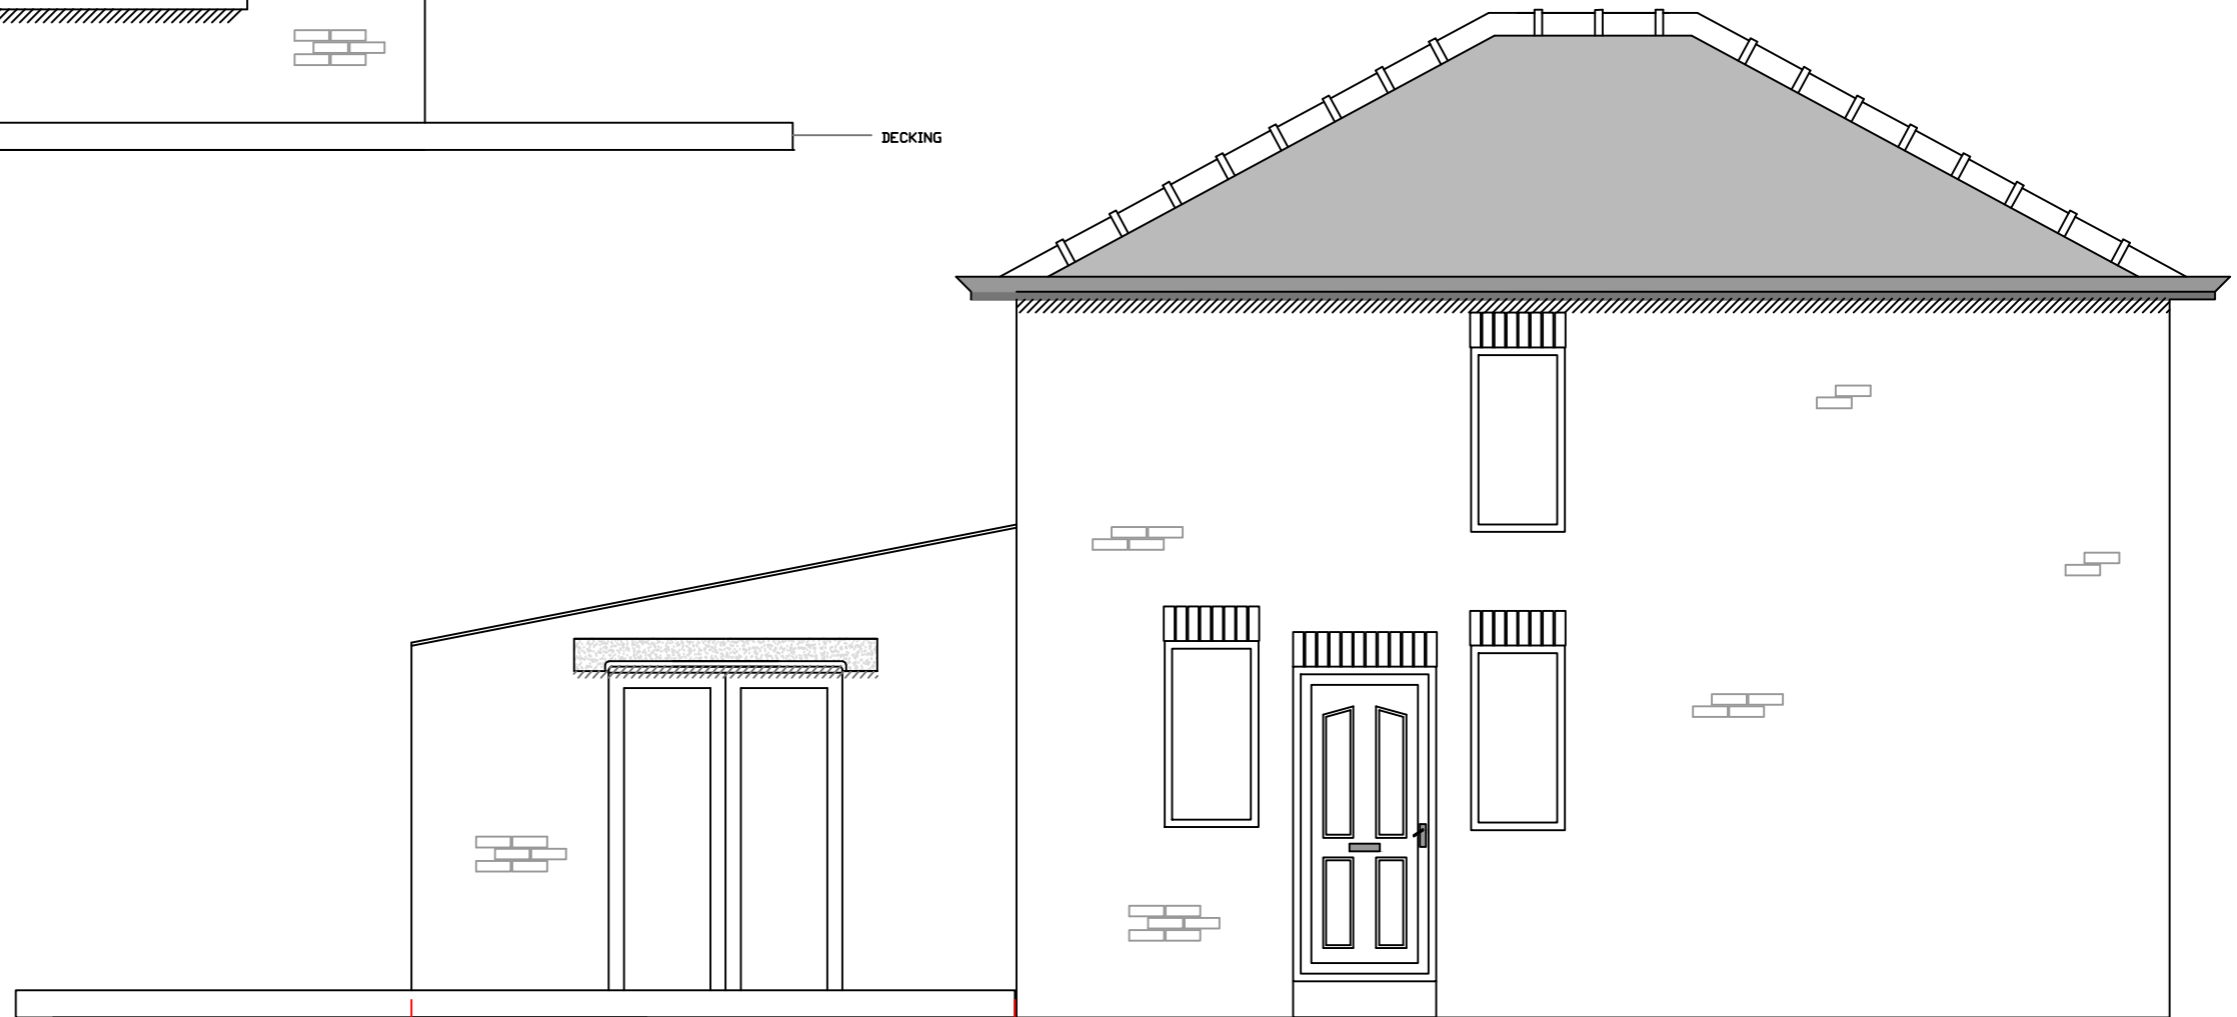

SOUTH ELEVATION

EAST ELEVATION

SINGLE
STOREY
EXTENSION
PROTRUDING
@ 4.m
AWAY FROM
EXISTING
SOUTHERN
ELEVATION

Drawing no.
100.01
Drawn by:
Lottie Wellesley
Date
17.02.15
Scale
1:50 @ A3
Project
166 Redbrook
Road -
Proposed South
Elevation