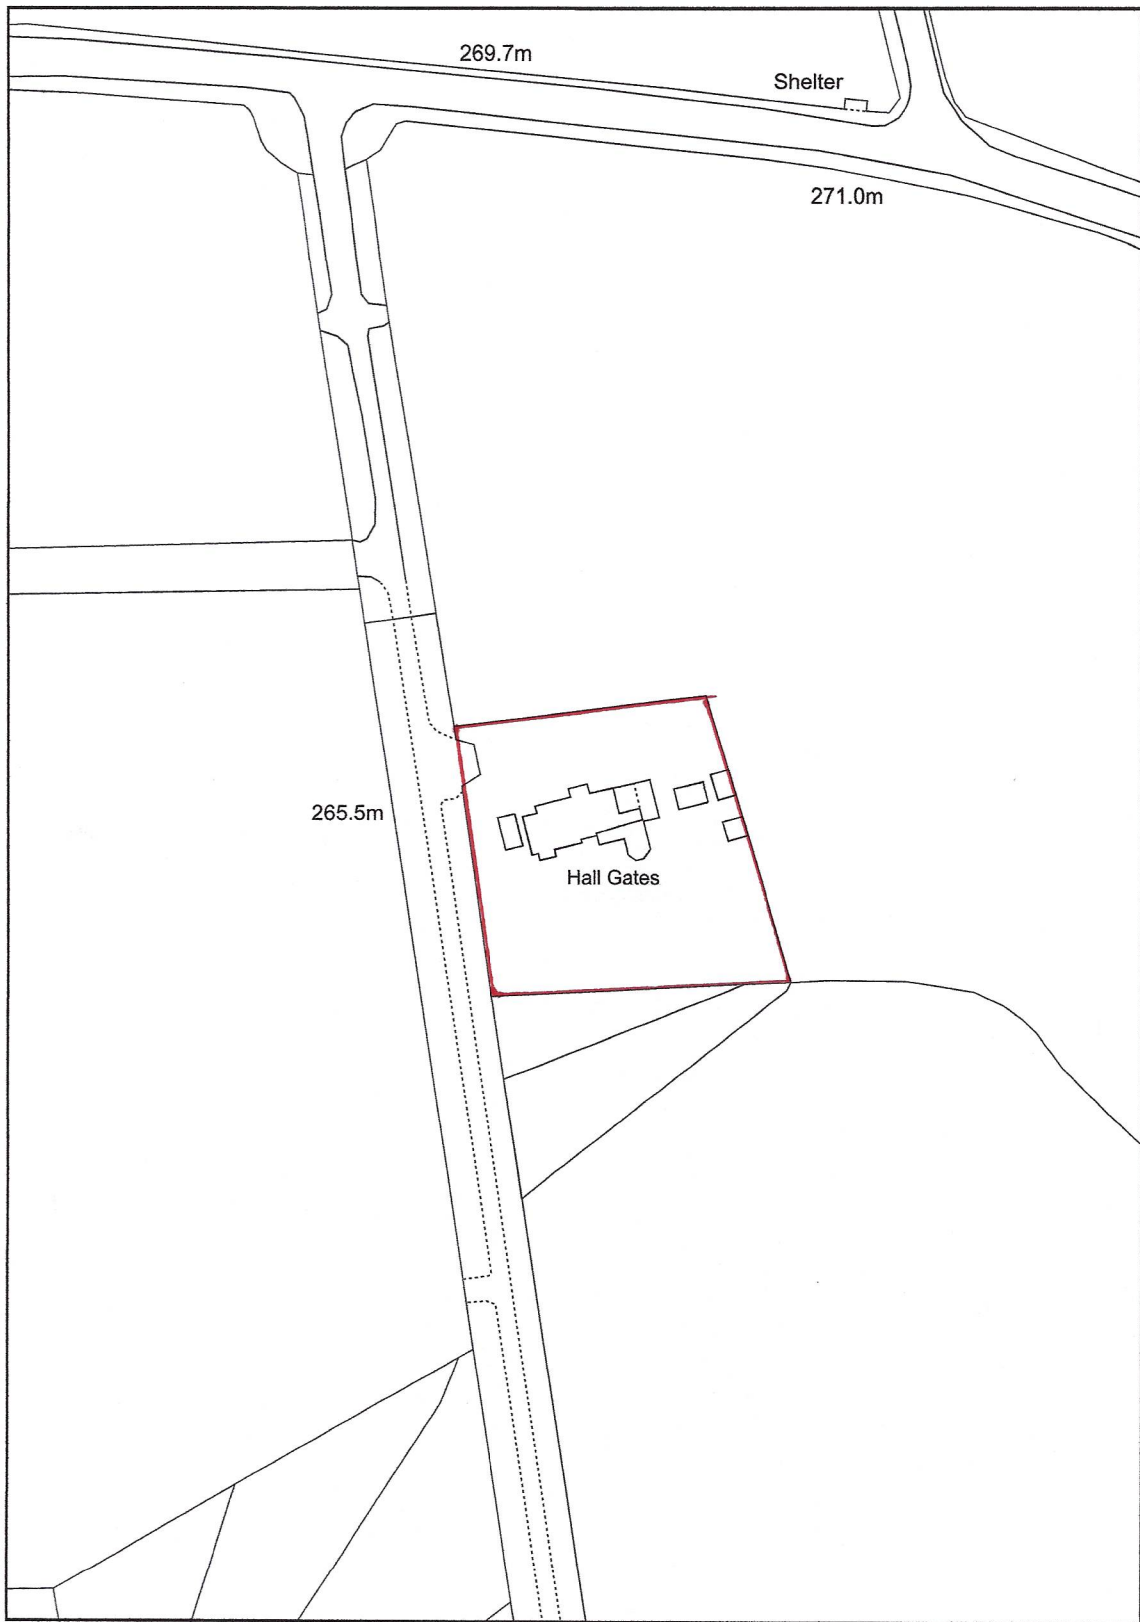

Hall Gates Lee Lane

Map Information

Scale: 1: 1250

Date: 08/05/2023

Reference: Ben and Emily

Order No: 2729714