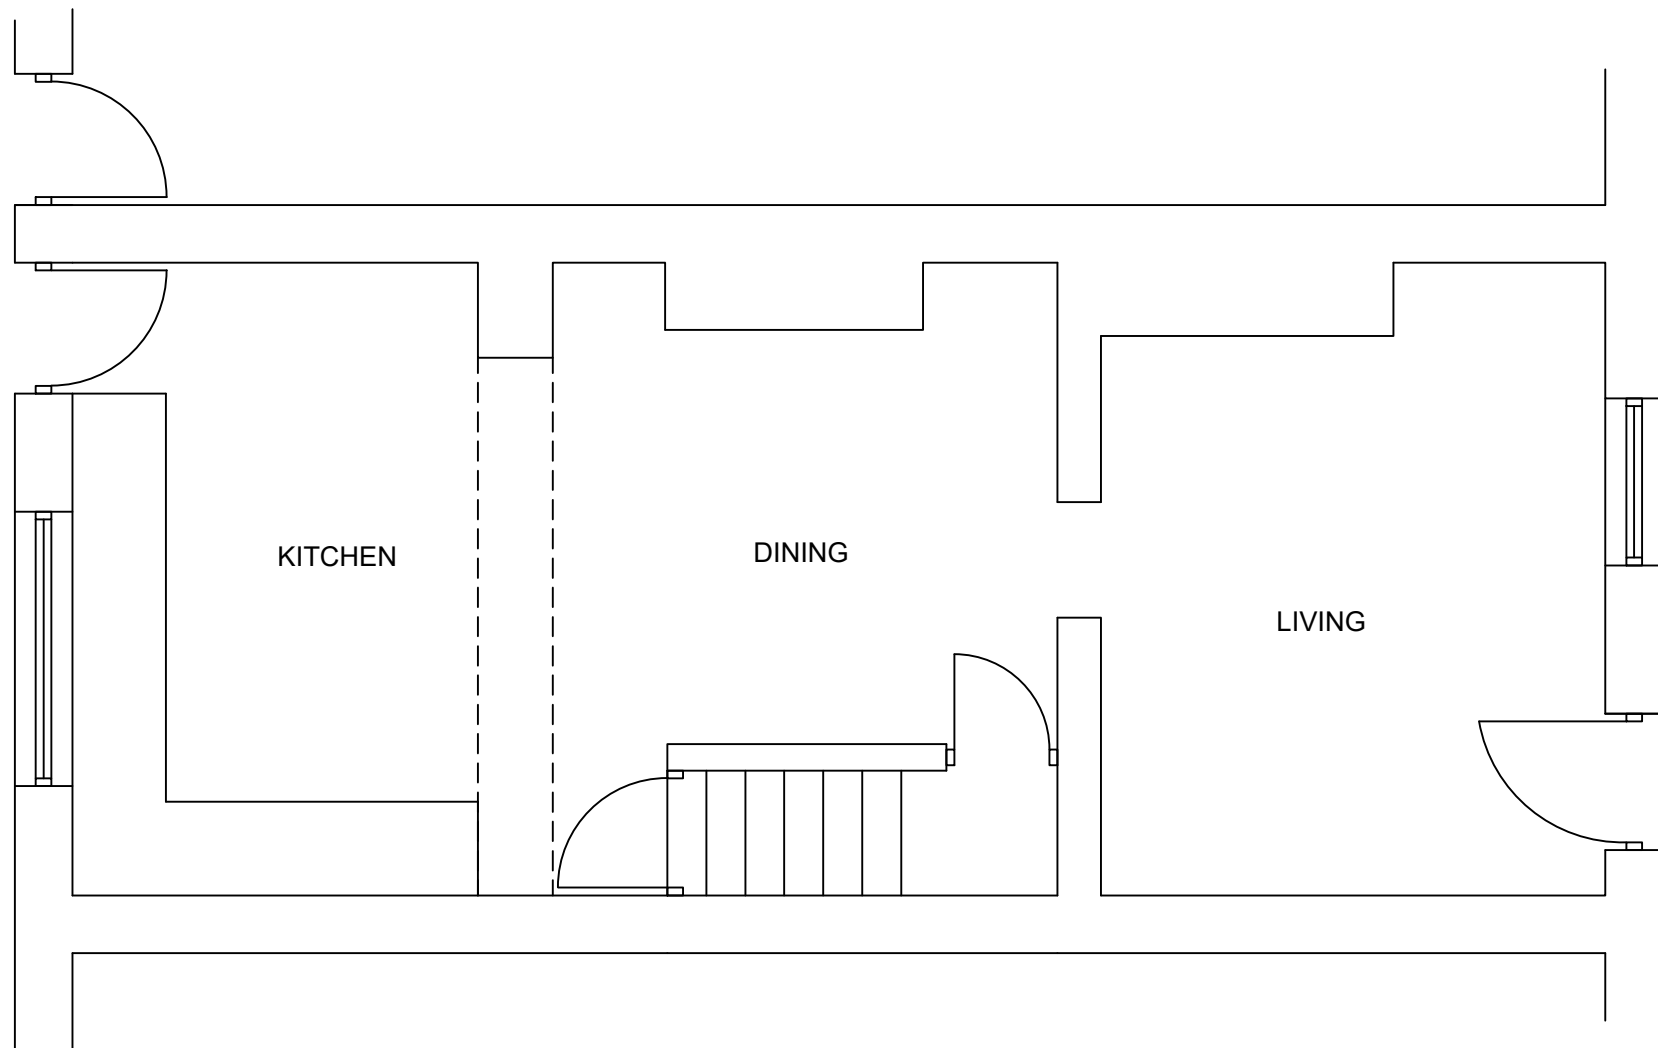

Proposed first floor
plan 1:50

Existing ground floor
plan retained 1:50

Revisions	A. A-----	00-00-00
This drawing is for planning permission only and is not a construction drawing.		
Drawing Title	PROPOSED-GROUND-AND-FIRST-FLOOR-PLAN	
Job No. - Dwg No.	NW/2021/7	-
Client:	Mr & Mrs Wright 31 Belle Green Lane Cuckworth, Barnsley S72 8LU	
Scale:	1:50	