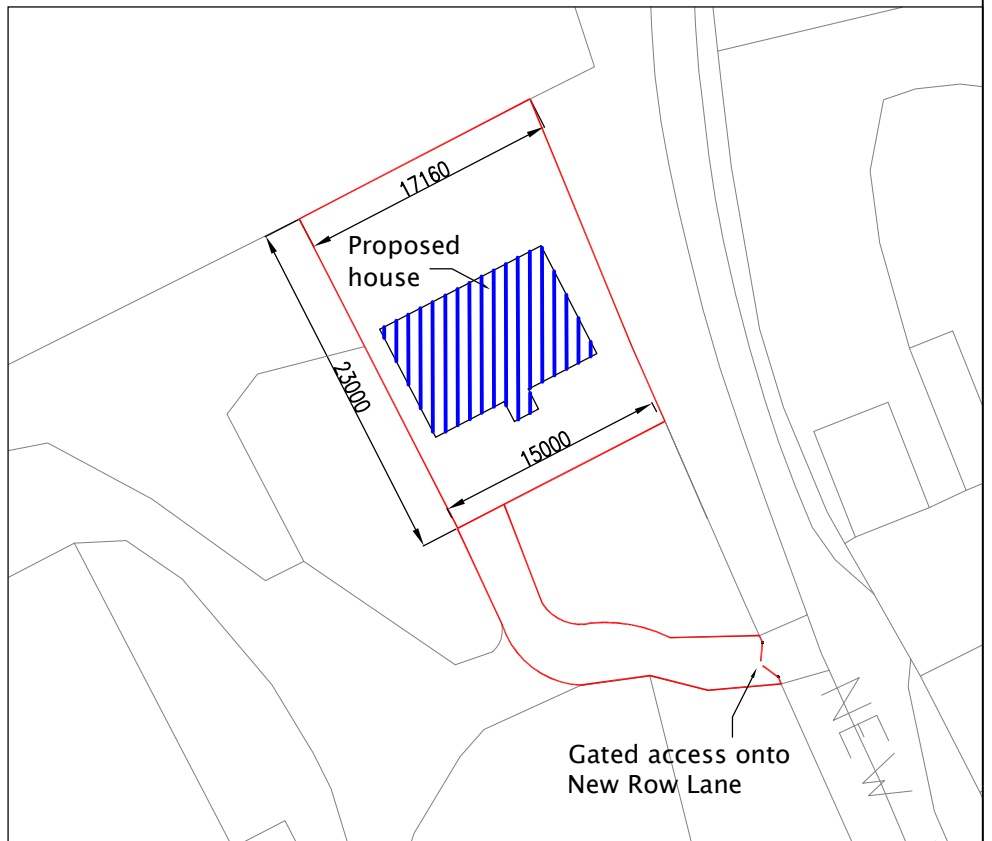

LOCATION PLAN

SCALE 1:1250

PROPOSED SITE PLAN

SCALE 1:500

DRAWING CREATED IN REVIT.

TITLE:

INGBIRCHWORTH

DRAWING No: