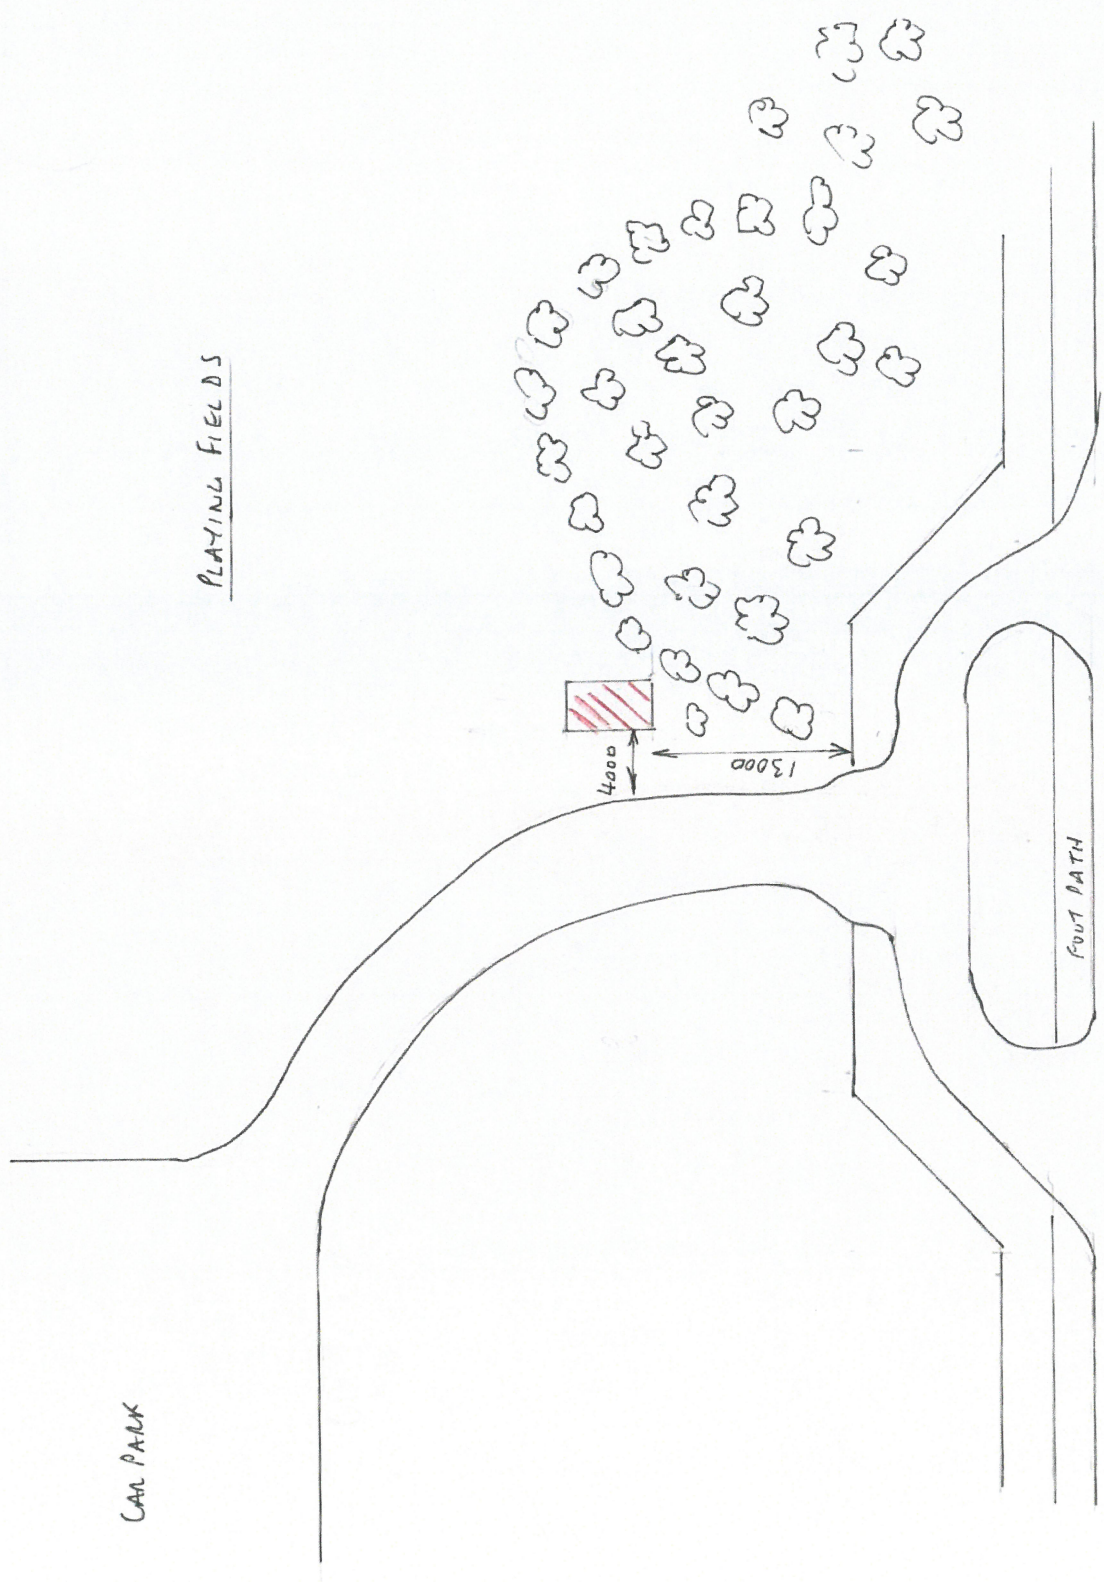

CAR PARK

PLAYING FIELDS

LAITHES LANE

SITE PLAN SCALE 1:500