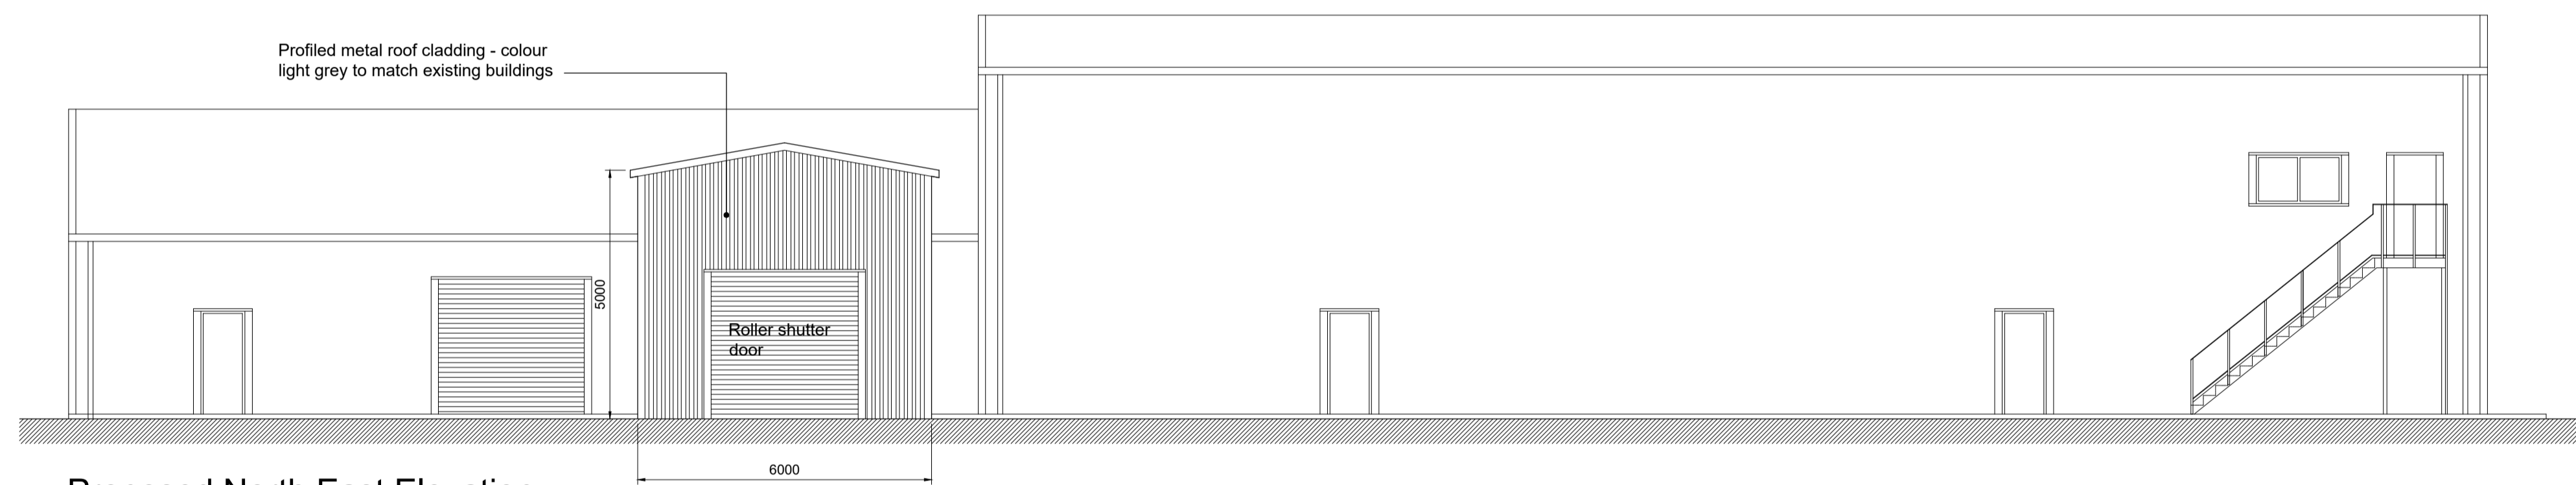

Proposed North East Elevation