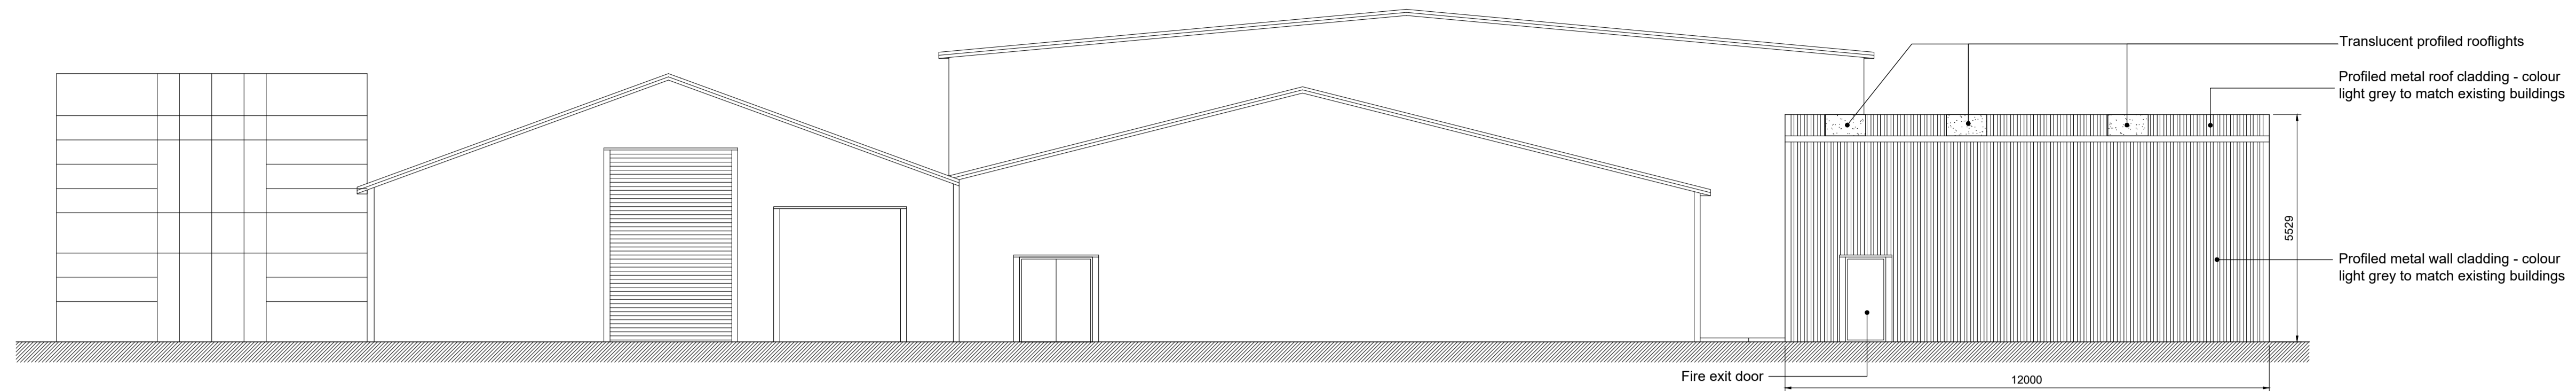

REVISIONS

Rev	Description	By	Date

Proposed South East Elevation