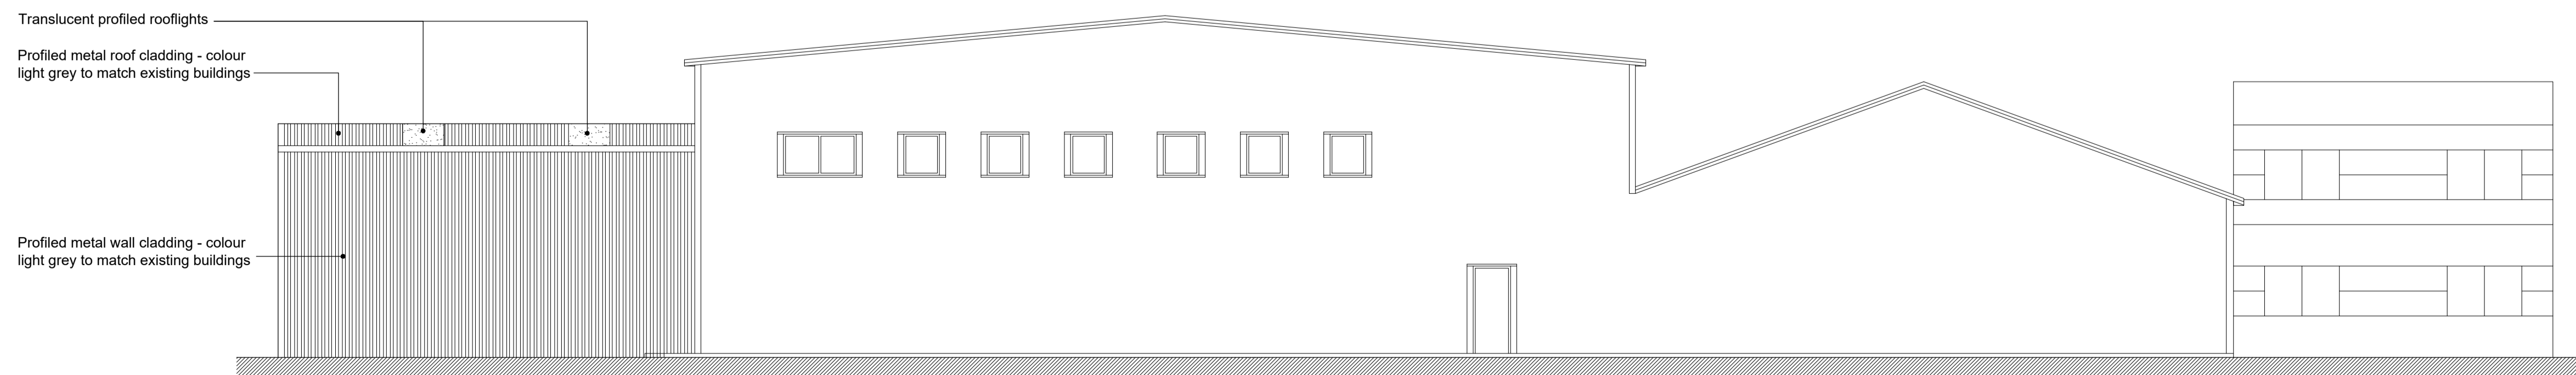

Proposed North West Elevation

Project: **New Building at Alton Cars,
Claycliffe Road, Barnsley, S75 1HS**
Title: **Proposed Elevations**

Scale: 1:100 @ A1	Drawn by: cmd
Date: 14.03.24	Status: Planning
Drawing No: 448(PL)06	Rev.: -